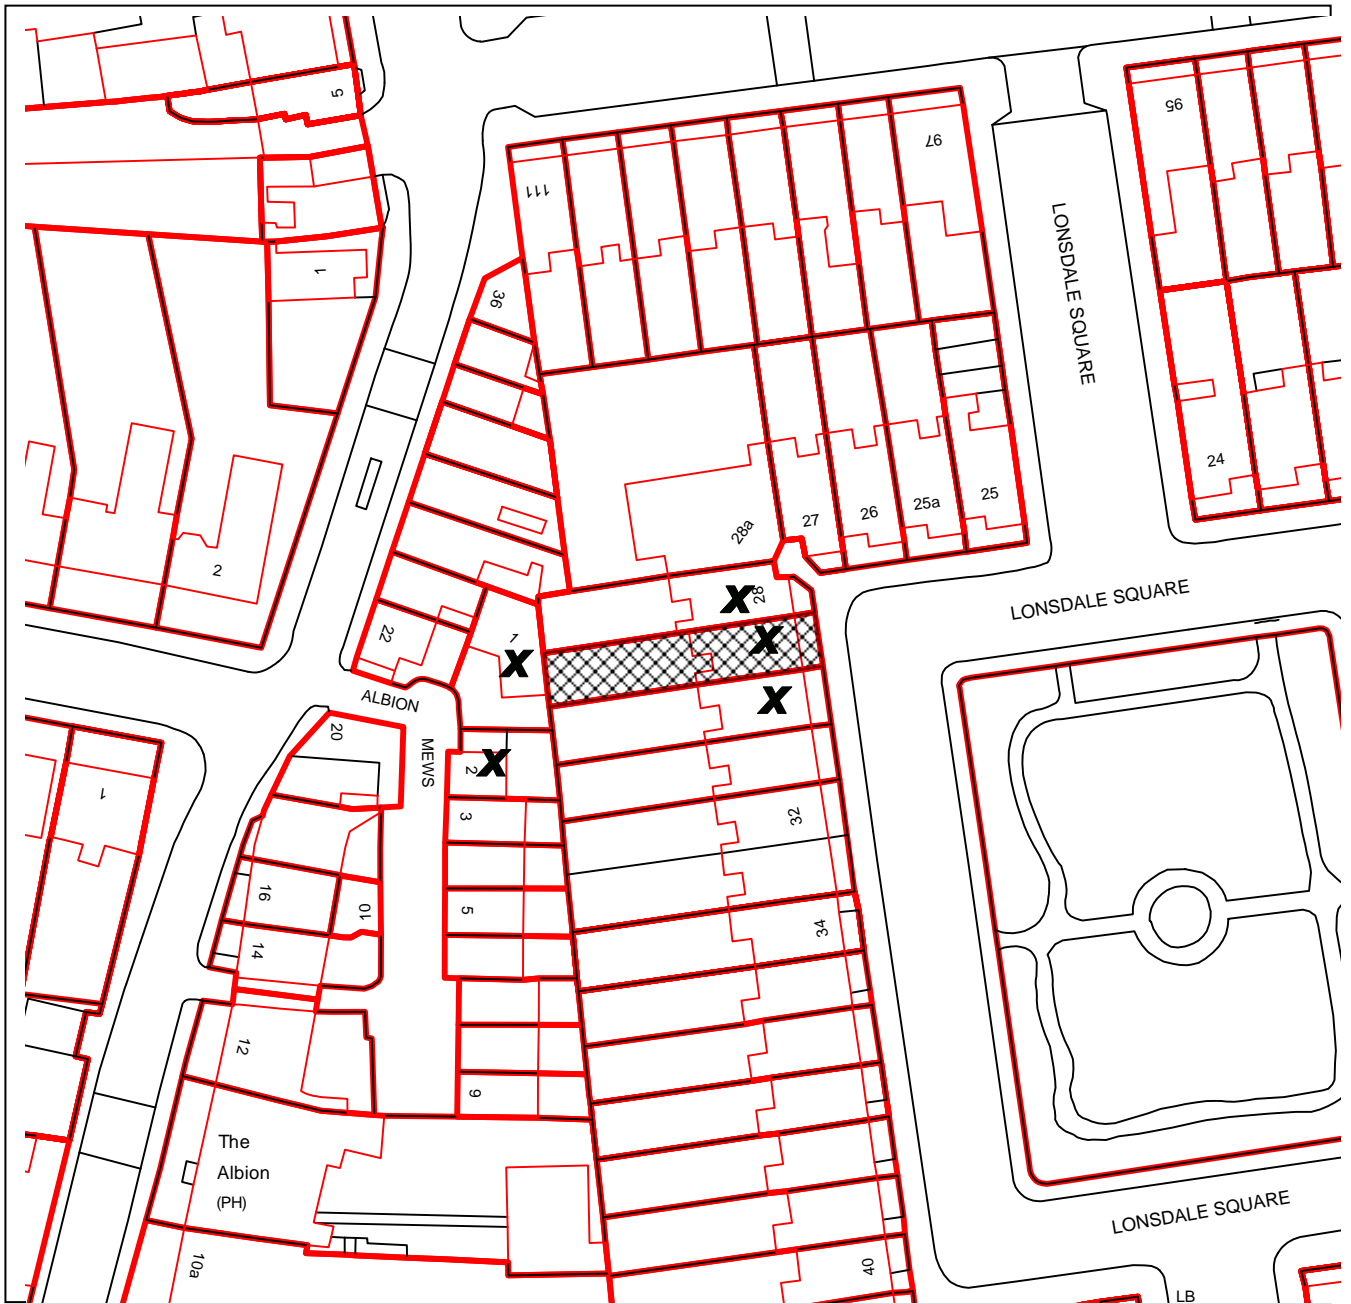

ISLINGTON

DEVELOPMENT MANAGEMENT

PLANNING APPLICATION REF NO: P2013/4144/FUL

LOCATION: 29 LONSDALE SQUARE, LONDON N1 1EW

SCALE: 1:750

This map is reproduced from Ordnance Survey material with the permission of Ordnance Survey on behalf of the Controller of Her Majesty's Stationery Office © Crown copyright. Unauthorised reproduction infringes Crown copyright and may lead to prosecution or civil proceedings.
Islington Council, LA086452