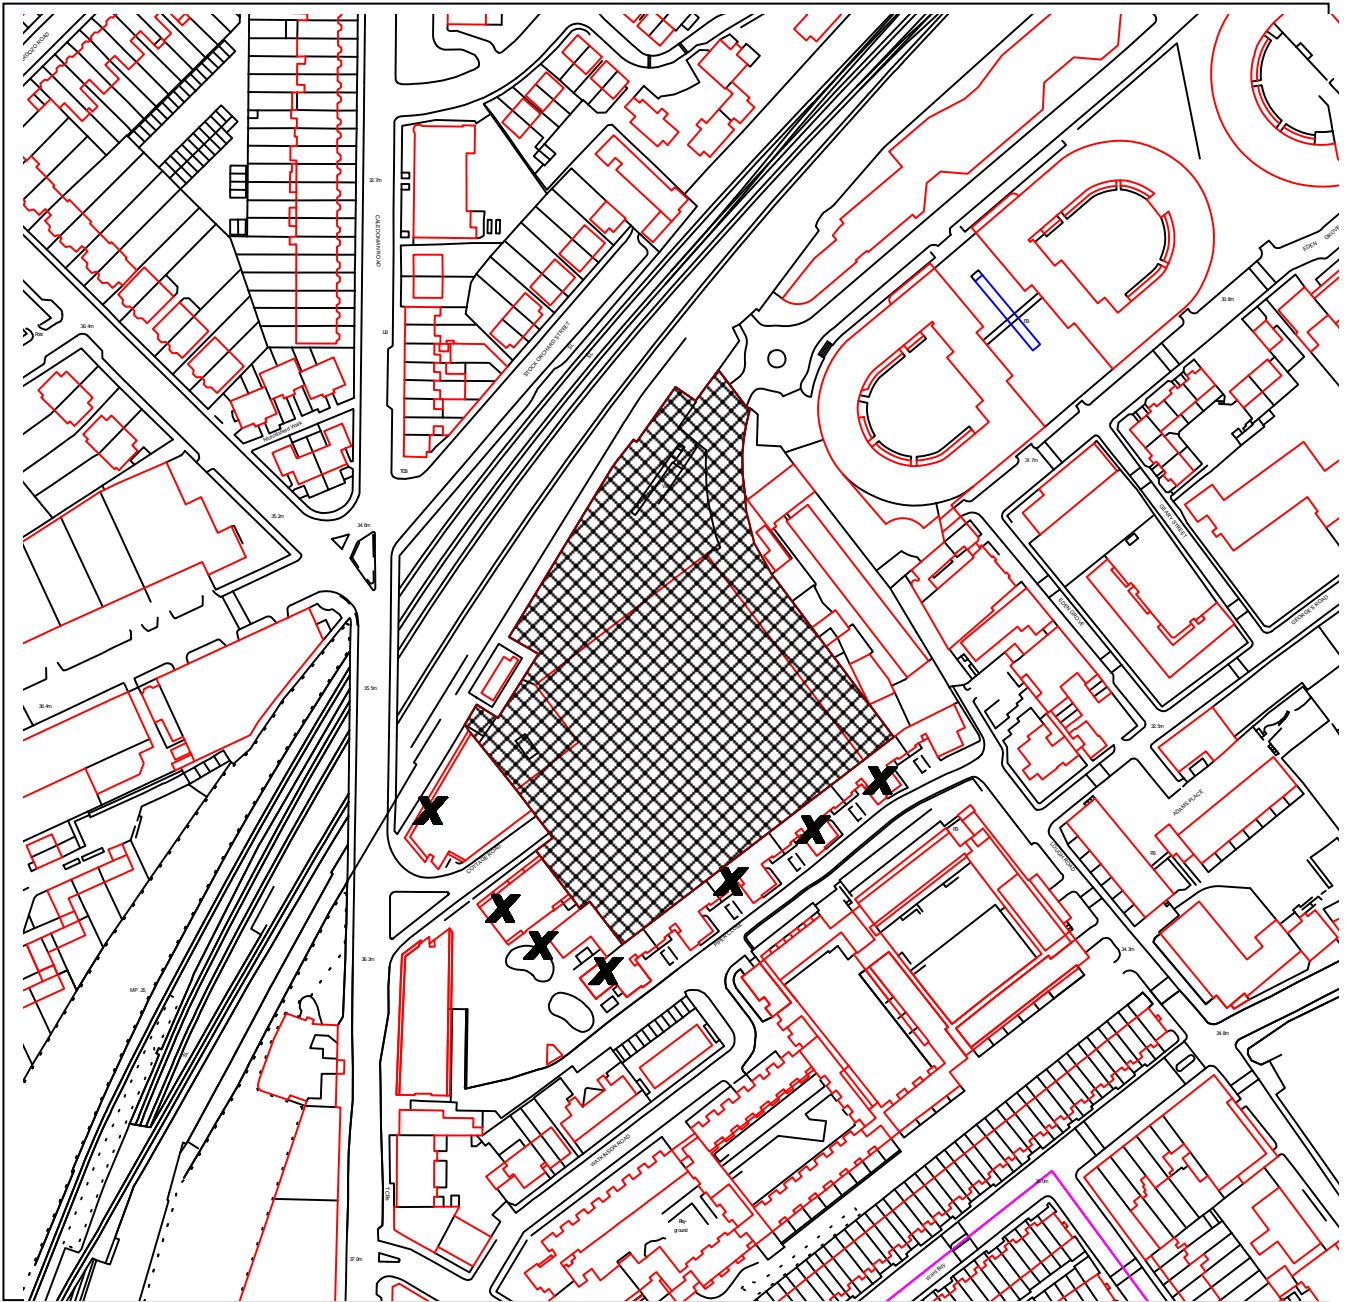

ISLINGTON

DEVELOPMENT MANAGEMENT

PLANNING APPLICATION REF NO: P2013/4809/FUL

LOCATION: WASTE AND RECYCLING CENTRE 1, COTTAGE ROAD, LONDON N7 8TP

SCALE: 1:2500

This map is reproduced from Ordnance Survey material with the permission of Ordnance Survey on behalf of the Controller of Her Majesty's Stationery Office © Crown copyright. Unauthorised reproduction infringes Crown copyright and may lead to prosecution or civil proceedings.
Islington Council, LA086452