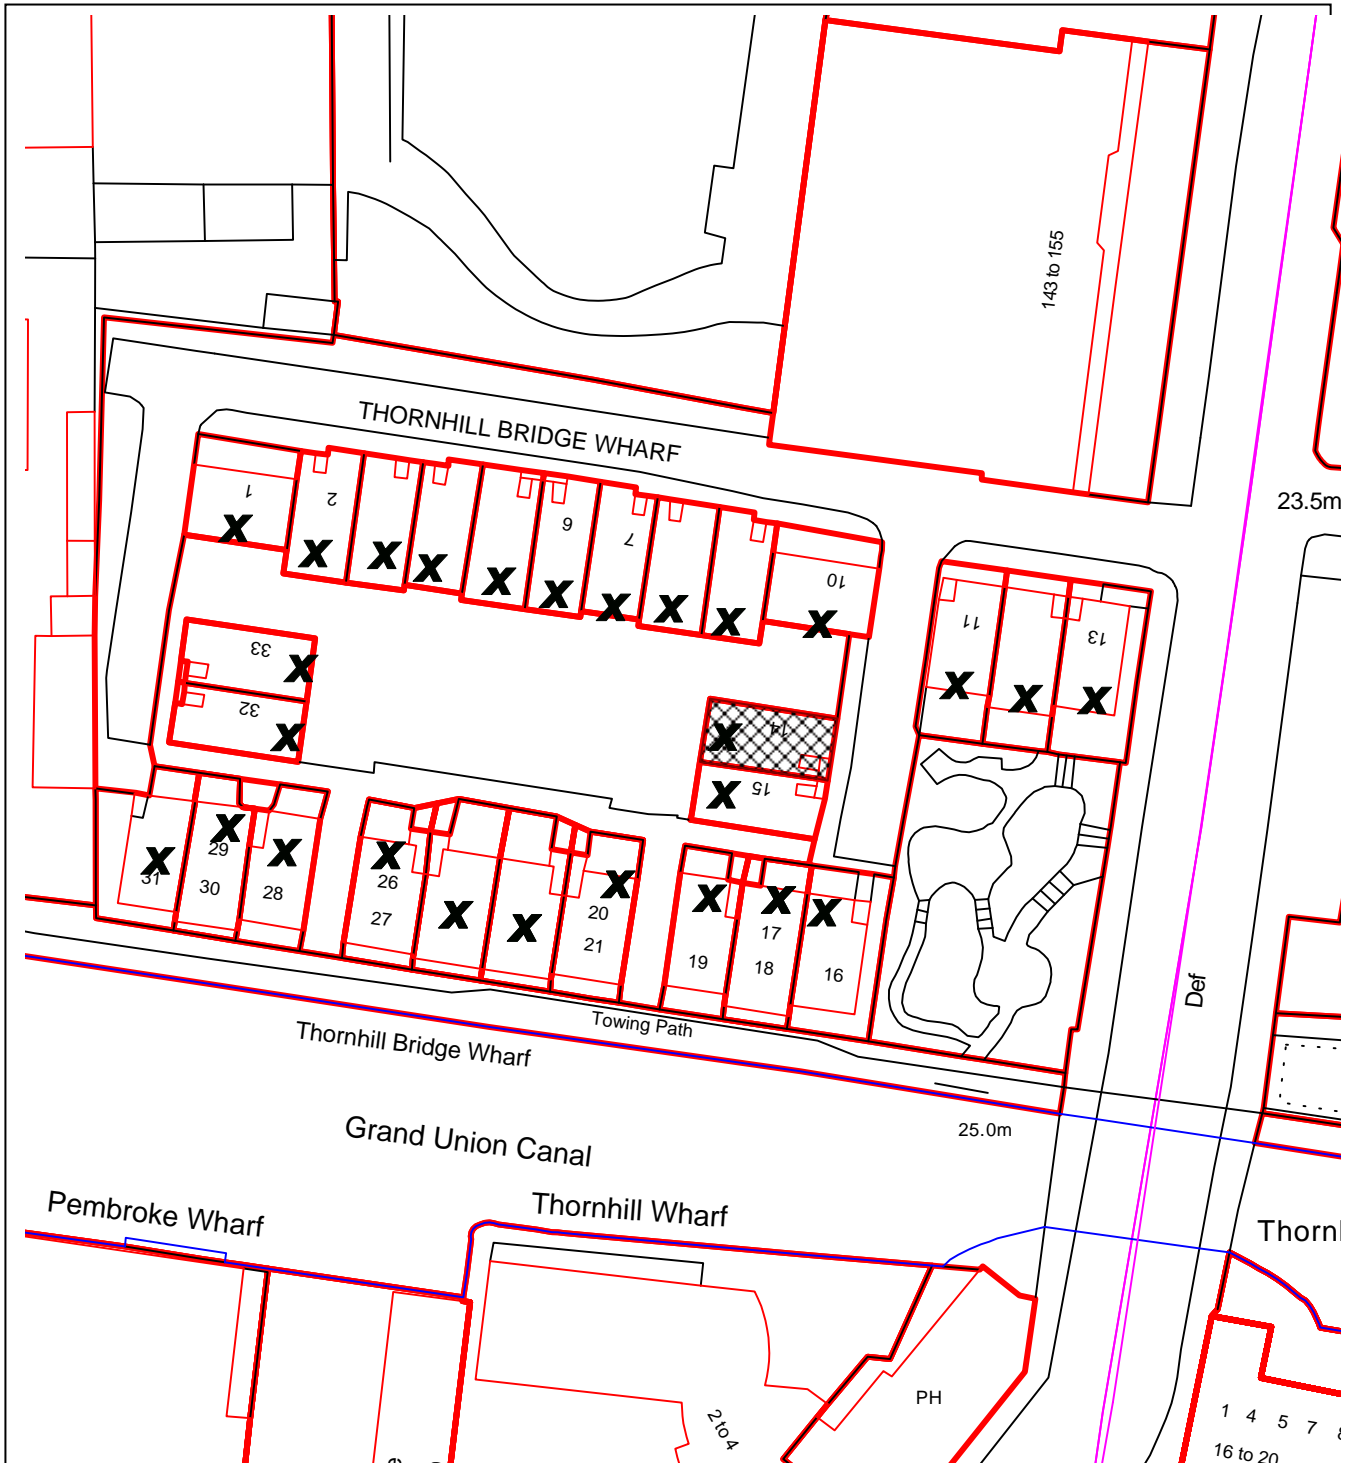

P2013/1143 – 14 THORNHIL BRIDGE WHARF

This material has been reproduced from Ordnance Survey digital map data with the permission of the controller of Her Majesty's Stationery Office, © Crown Copyright.