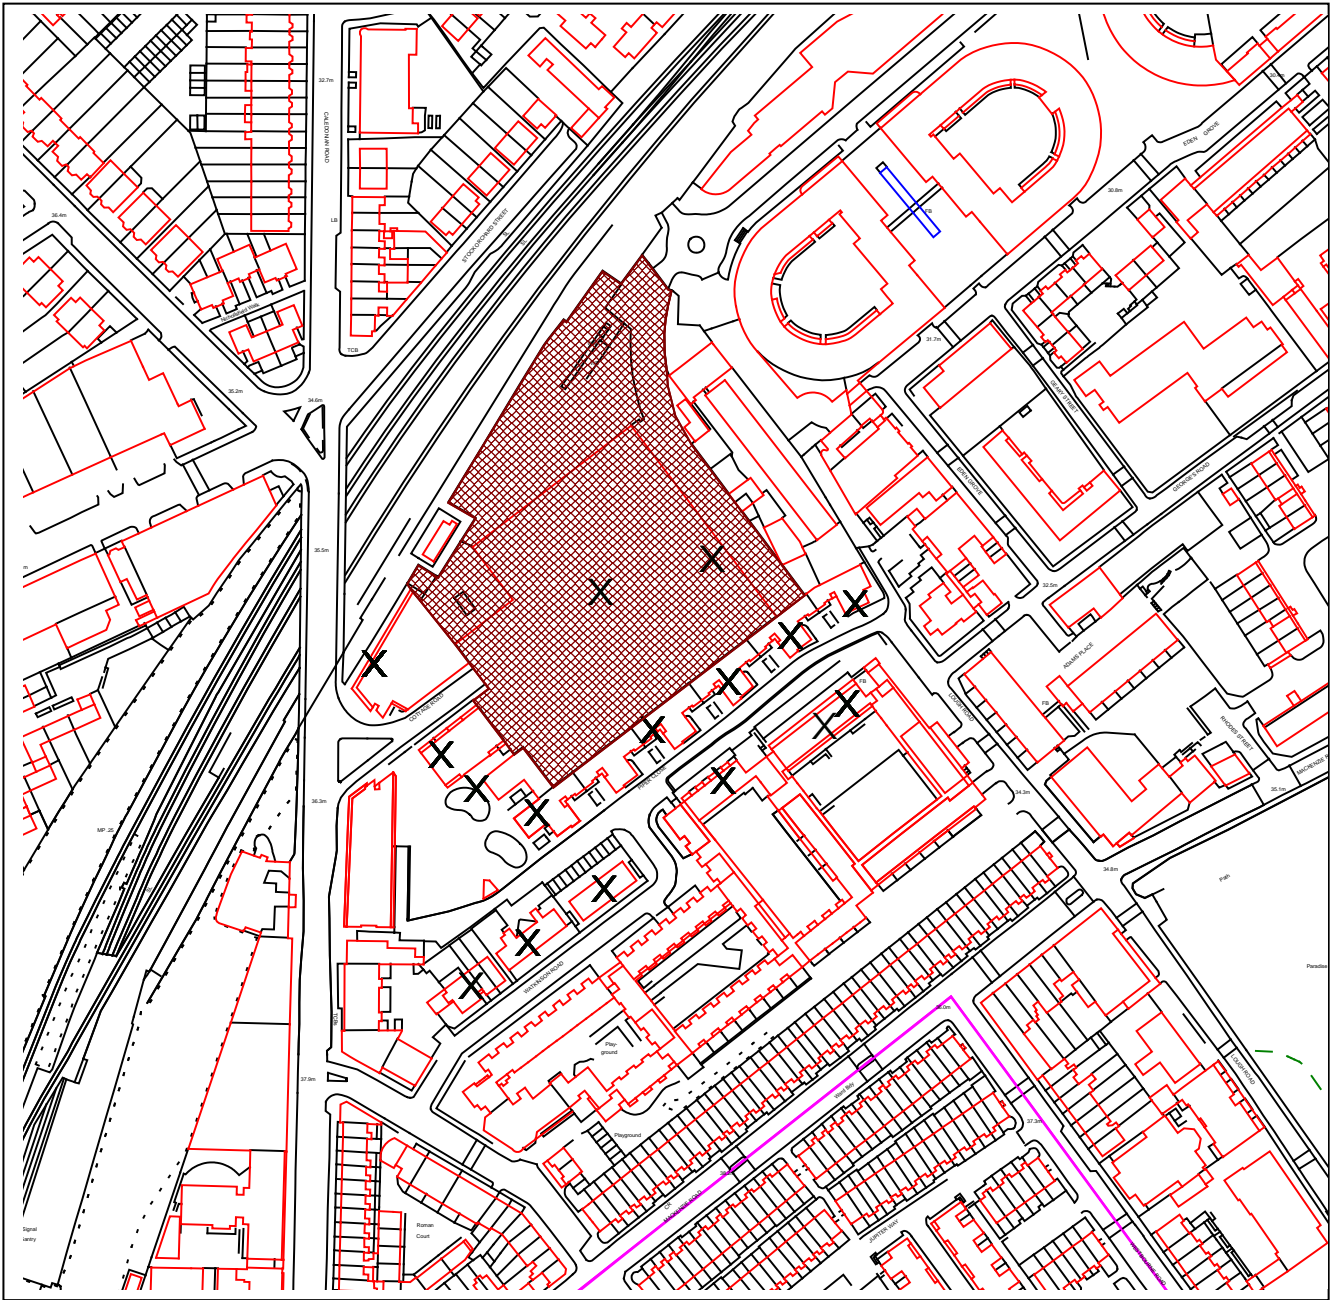

ISLINGTON

DEVELOPMENT MANAGEMENT

PLANNING APPLICATION REF NO: P2013/3418/FUL

LOCATION: WASTE AND RECYCLING CENTRE 1, COTTAGE ROAD, LONDON N7 8TP

SCALE: 1:2700

This map is reproduced from Ordnance Survey material with the permission of Ordnance Survey on behalf of the Controller of Her Majesty's Stationery Office © Crown copyright. Unauthorised reproduction infringes Crown copyright and may lead to prosecution or civil proceedings.
Islington Council, LA086452