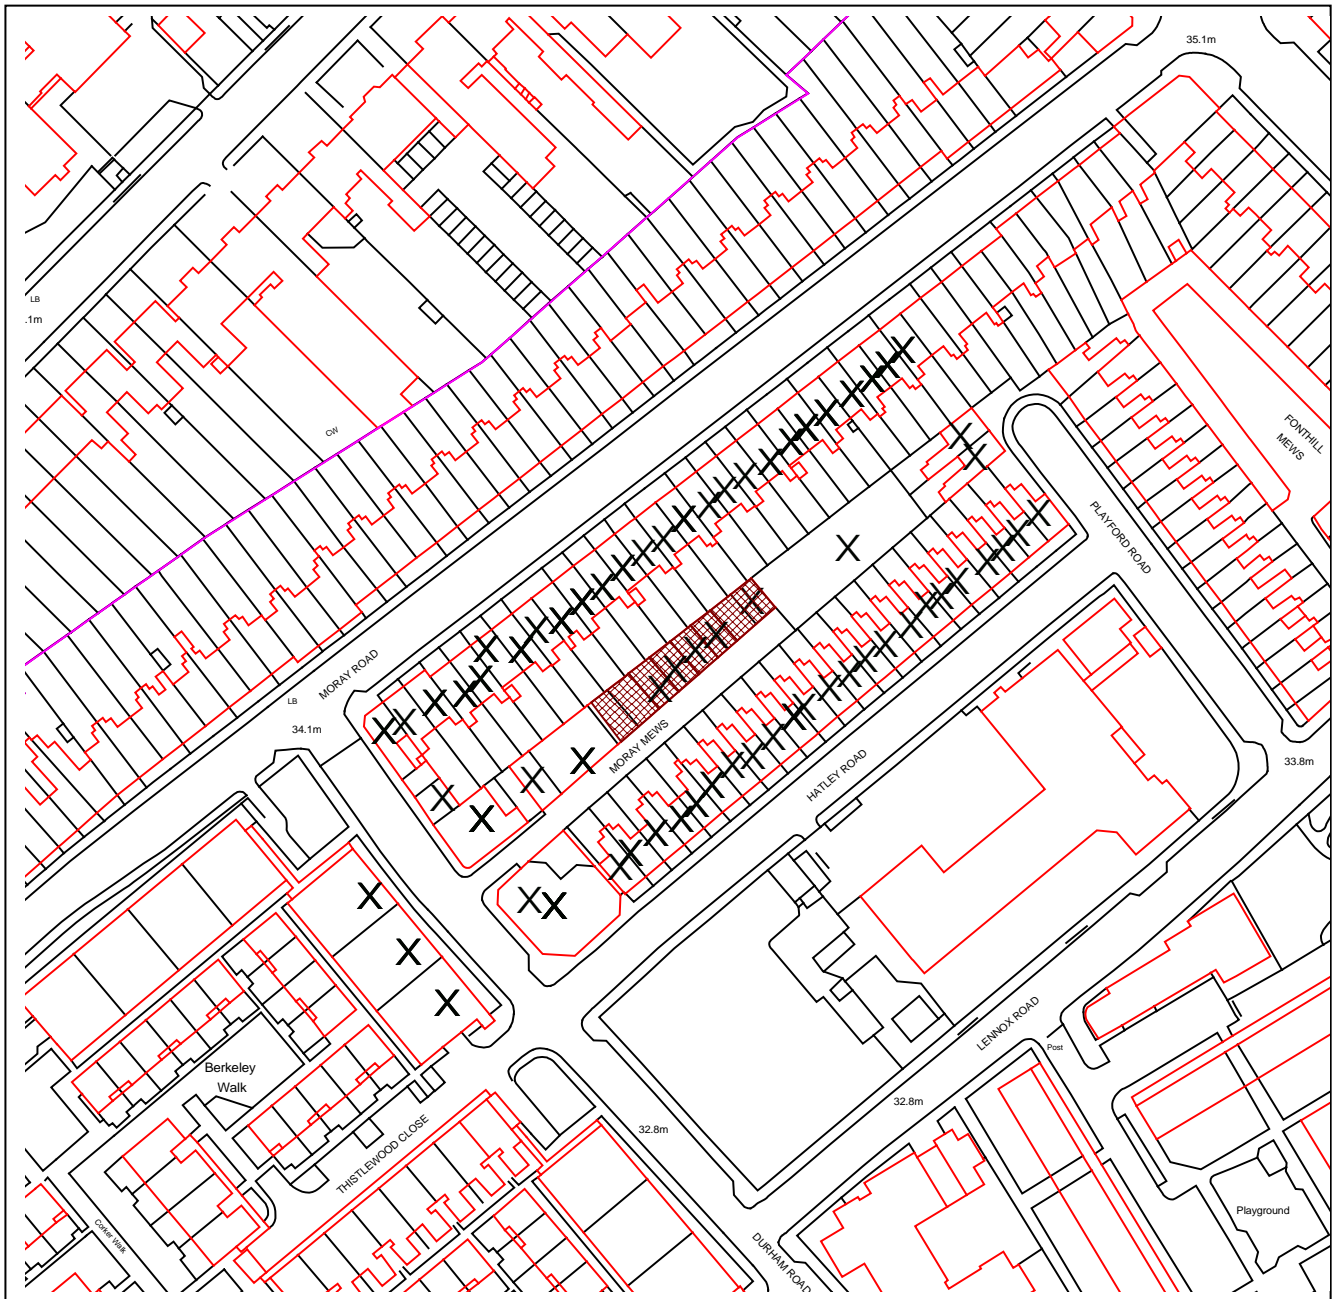

ISLINGTON

DEVELOPMENT MANAGEMENT

PLANNING APPLICATION REF NO: P2013/4756/FUL

LOCATION: 2A - 3, 4, 5, 6, 7 AND 9 MORAY MEWS, LONDON, N7 7DY

SCALE: 1:1500

This map is reproduced from Ordnance Survey material with the permission of Ordnance Survey on behalf of the Controller of Her Majesty's Stationery Office © Crown copyright. Unauthorised reproduction infringes Crown copyright and may lead to prosecution or civil proceedings.
Islington Council, LA086452