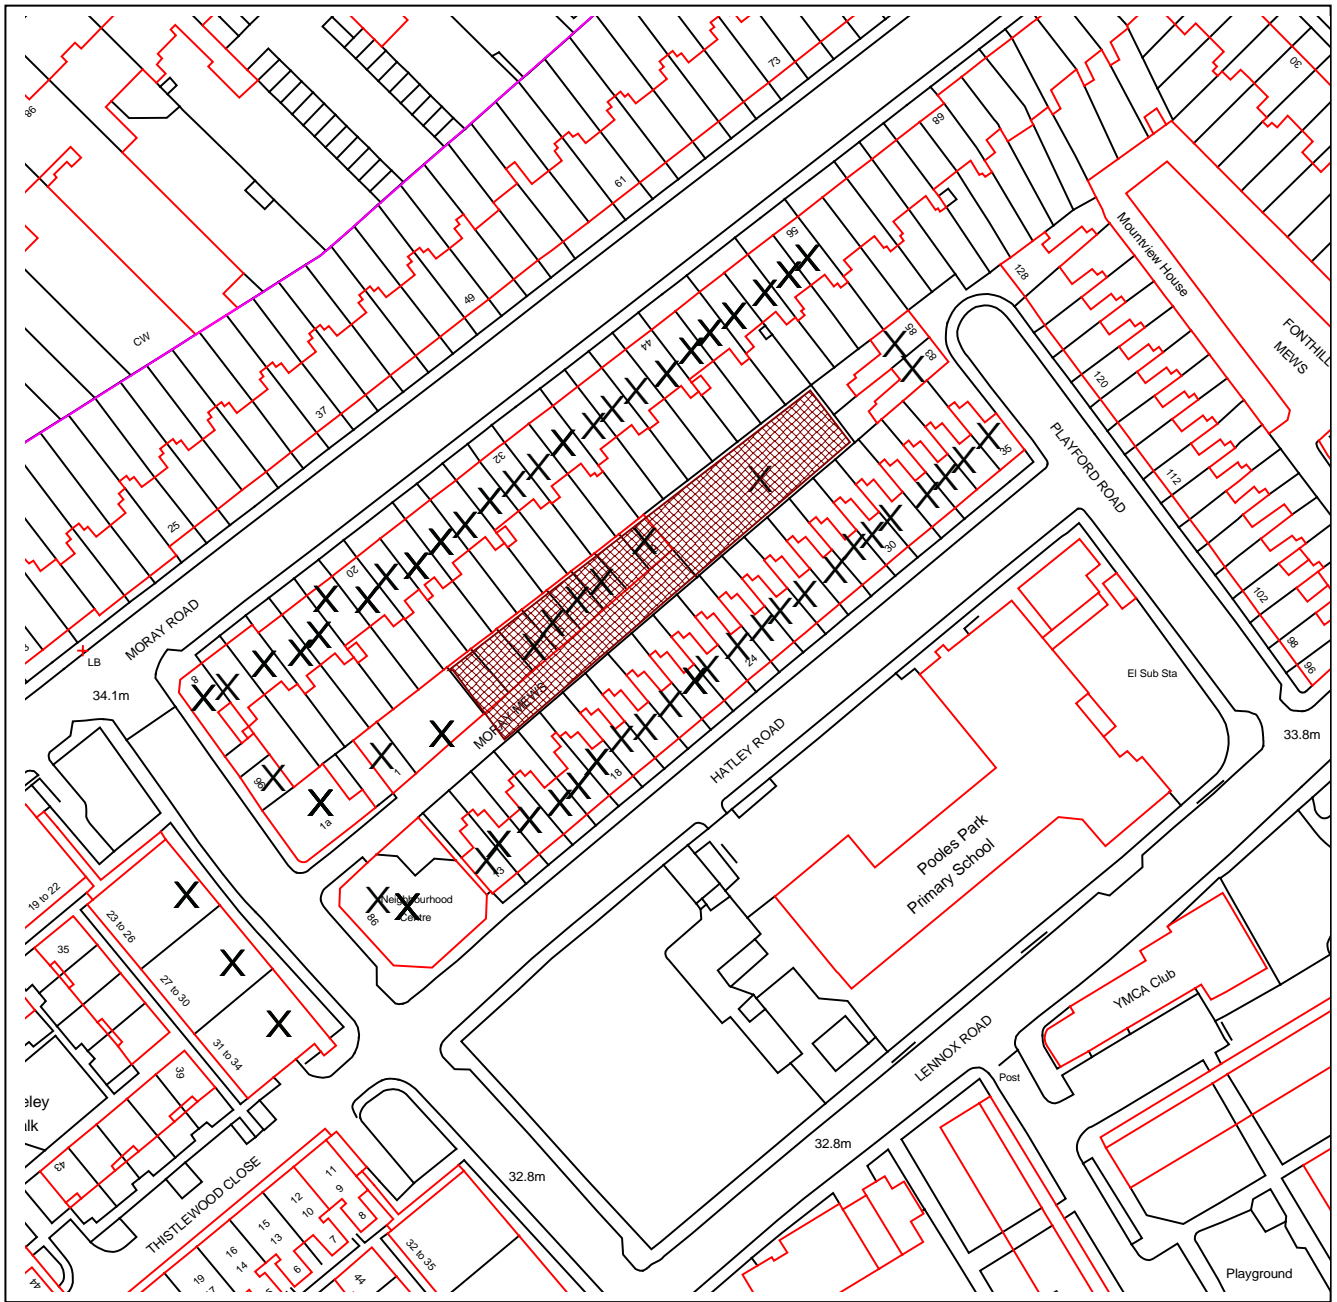

## DEVELOPMENT MANAGEMENT

PLANNING APPLICATION REF NO: P2013/2148/FUL

LOCATION: 2A-9 MORAY MEWS, LONDON N7 7DY

SCALE: 1:1250

This map is reproduced from Ordnance Survey material with the permission of Ordnance Survey on behalf of the Controller of Her Majesty's Stationery Office © Crown copyright. Unauthorised reproduction infringes Crown copyright and may lead to prosecution or civil proceedings.  
Islington Council, LA086452