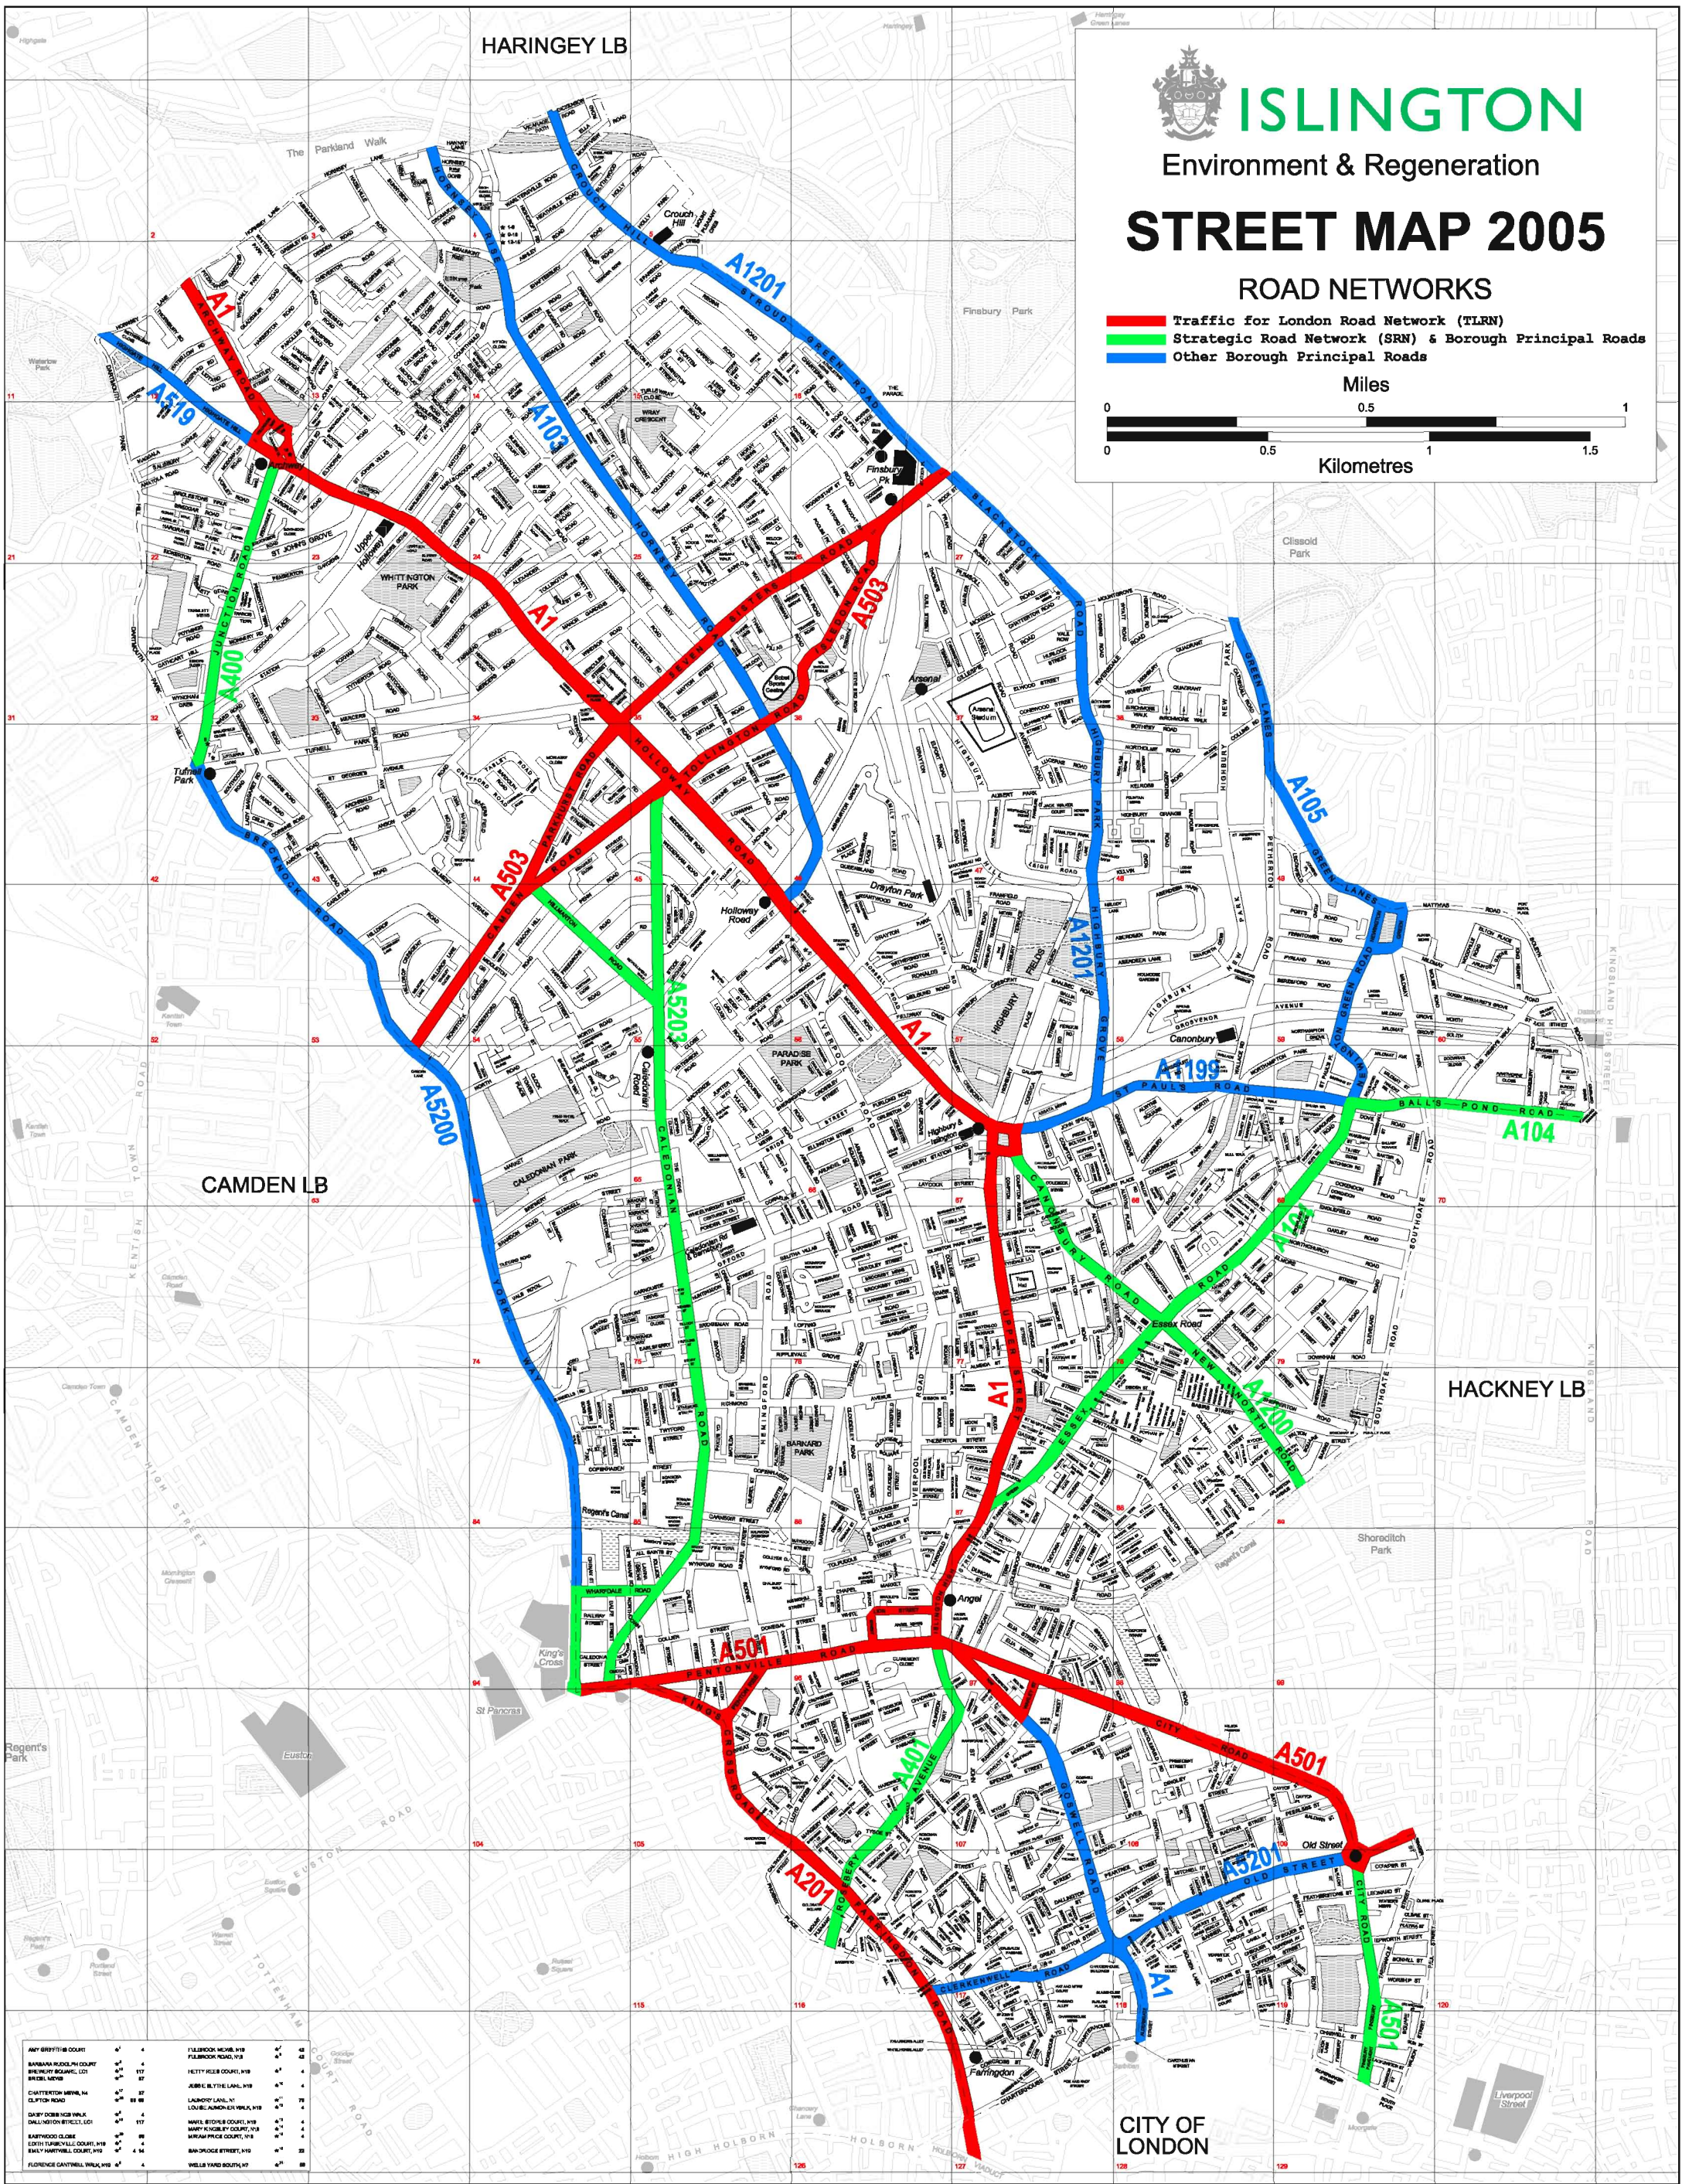

ISLINGTON

Environment & Regeneration

STREET MAP 2005

ROAD NETWORKS

- Traffic for London Road Network (TLRN)
- Strategic Road Network (SRN) & Borough Principal Roads
- Other Borough Principal Roads

Miles

Kilometres

HARINGEY LB

CAMDEN LB

HACKNEY LB

CITY OF LONDON