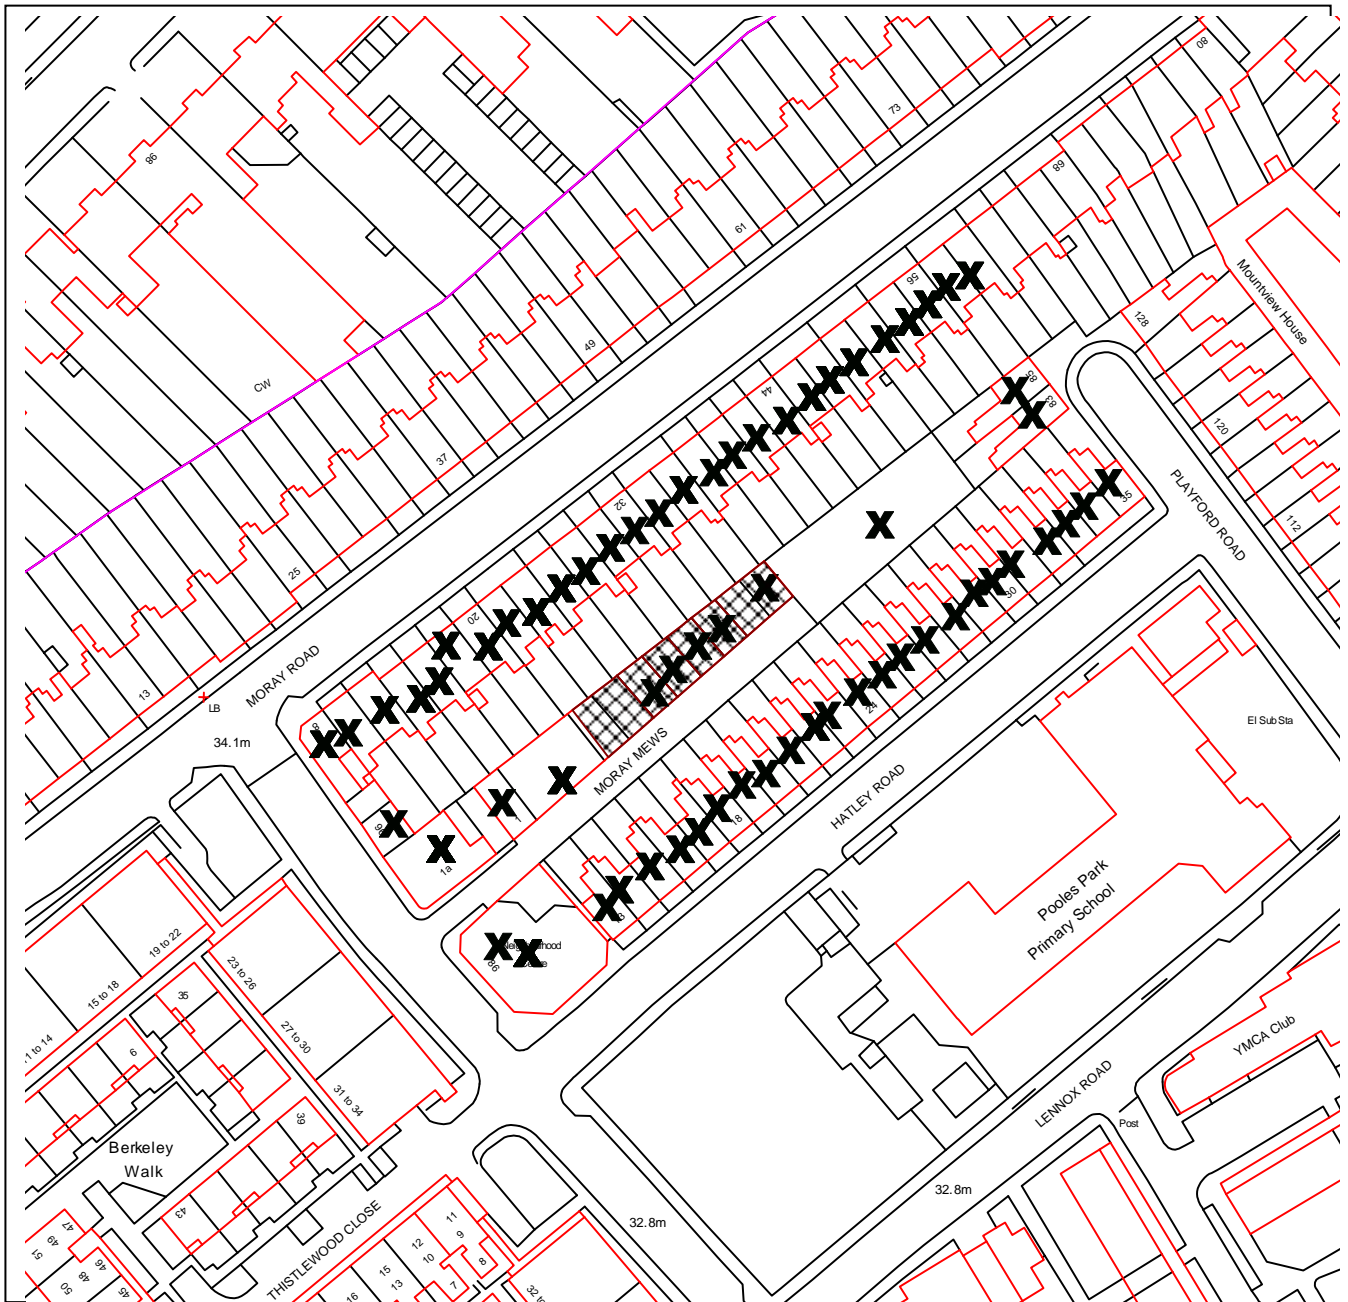

ISLINGTON

DEVELOPMENT MANAGEMENT

PLANNING APPLICATION REF NO: P2014/1522/FUL

LOCATION: 2A - 9 MORAY MEWS, ISLINGTON, LONDON

SCALE: 1:1250

This map is reproduced from Ordnance Survey material with the permission of Ordnance Survey on behalf of the Controller of Her Majesty's Stationery Office © Crown copyright. Unauthorised reproduction infringes Crown copyright and may lead to prosecution or civil proceedings.
Islington Council, LA086452