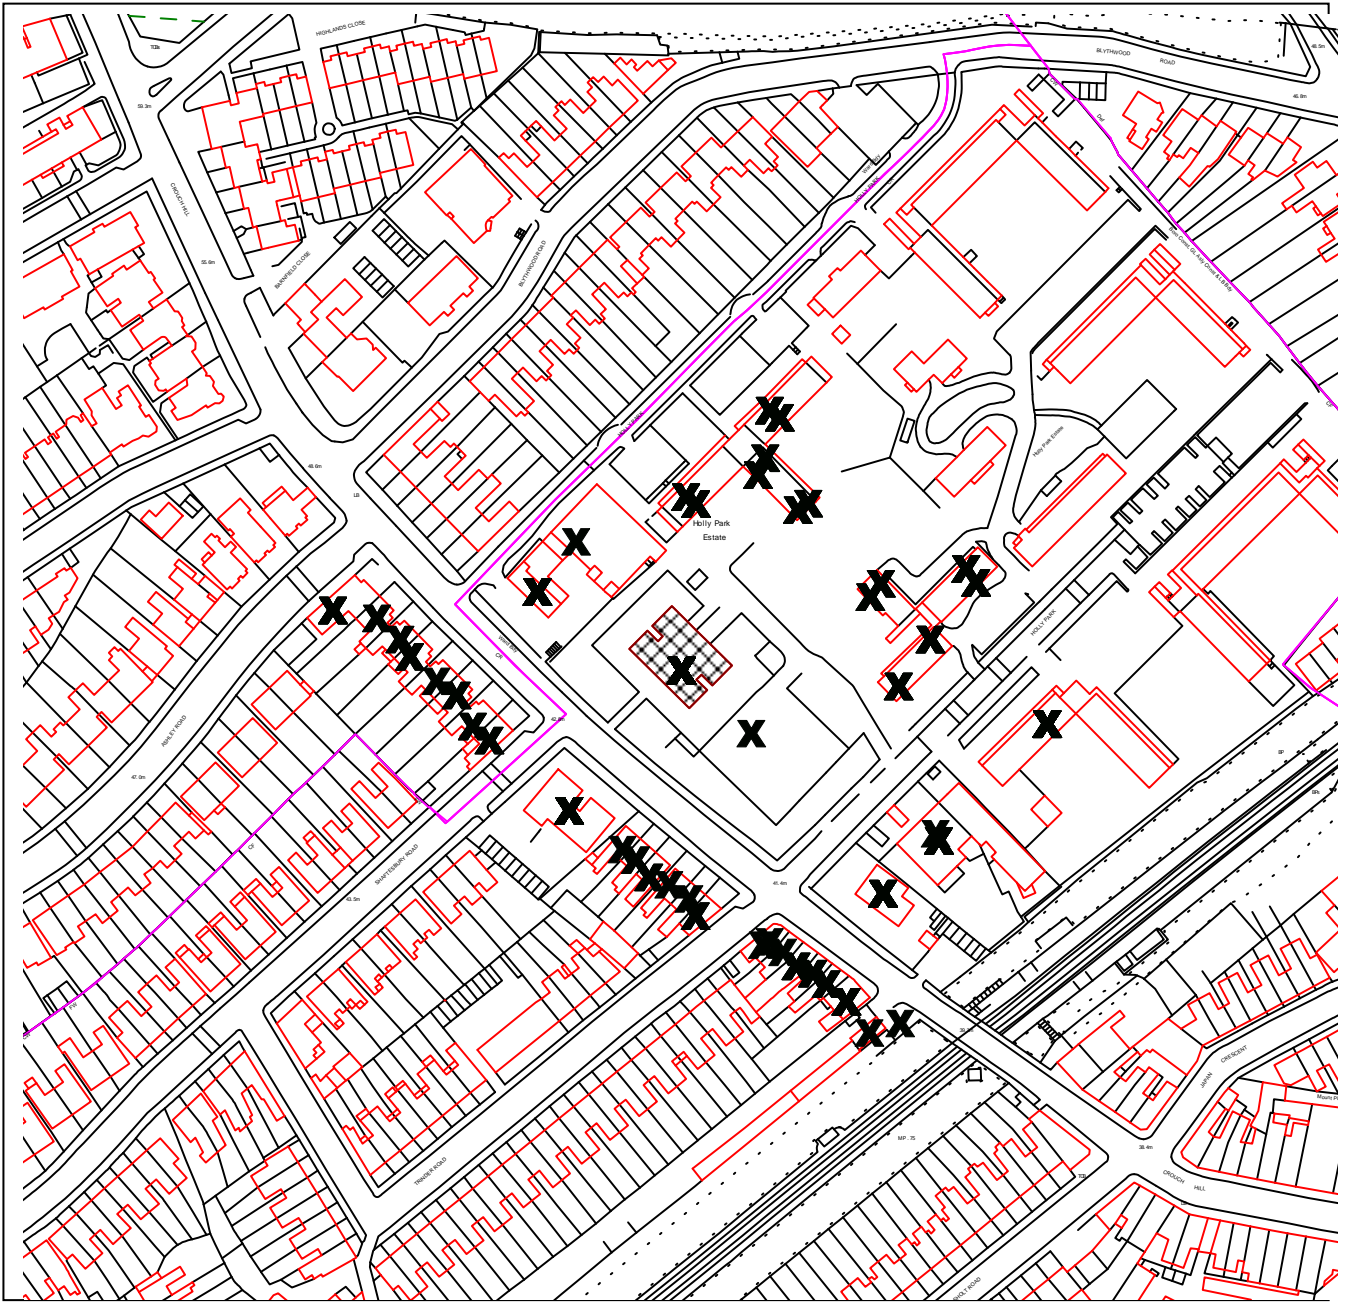

# ISLINGTON

## DEVELOPMENT MANAGEMENT

PLANNING APPLICATION REF NO: P2013/4640/FUL

LOCATION: 1-97 ILEX HOUSE CROUCH HILL LONDON N4 4BY

SCALE: 1:2200

This map is reproduced from Ordnance Survey material with the permission of Ordnance Survey on behalf of the Controller of Her Majesty's Stationery Office © Crown copyright. Unauthorised reproduction infringes Crown copyright and may lead to prosecution or civil proceedings.  
Islington Council, LA086452