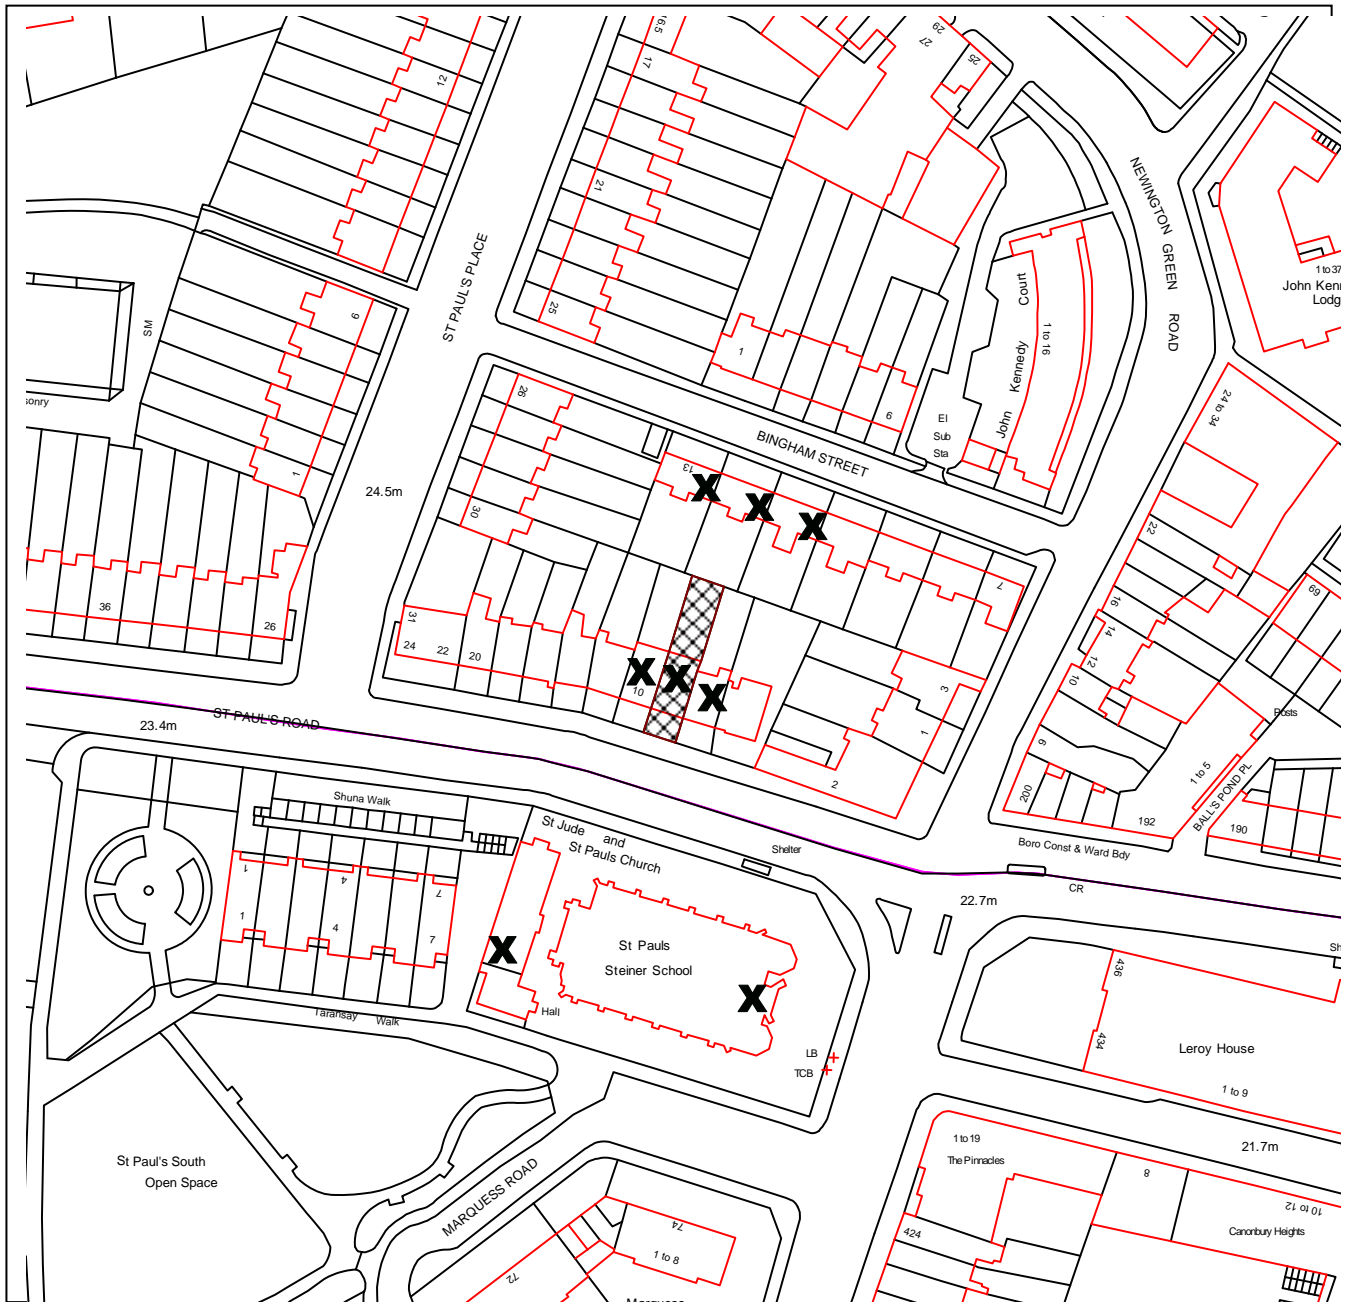

ISLINGTON

DEVELOPMENT MANAGEMENT

PLANNING APPLICATION REF NO: P2014/1208/FUL

LOCATION: 8 ST. PAUL'S ROAD, LONDON N1 2QN

SCALE: 1:1250

This map is reproduced from Ordnance Survey material with the permission of Ordnance Survey on behalf of the Controller of Her Majesty's Stationery Office © Crown copyright. Unauthorised reproduction infringes Crown copyright and may lead to prosecution or civil proceedings. Islington Council, LA086452