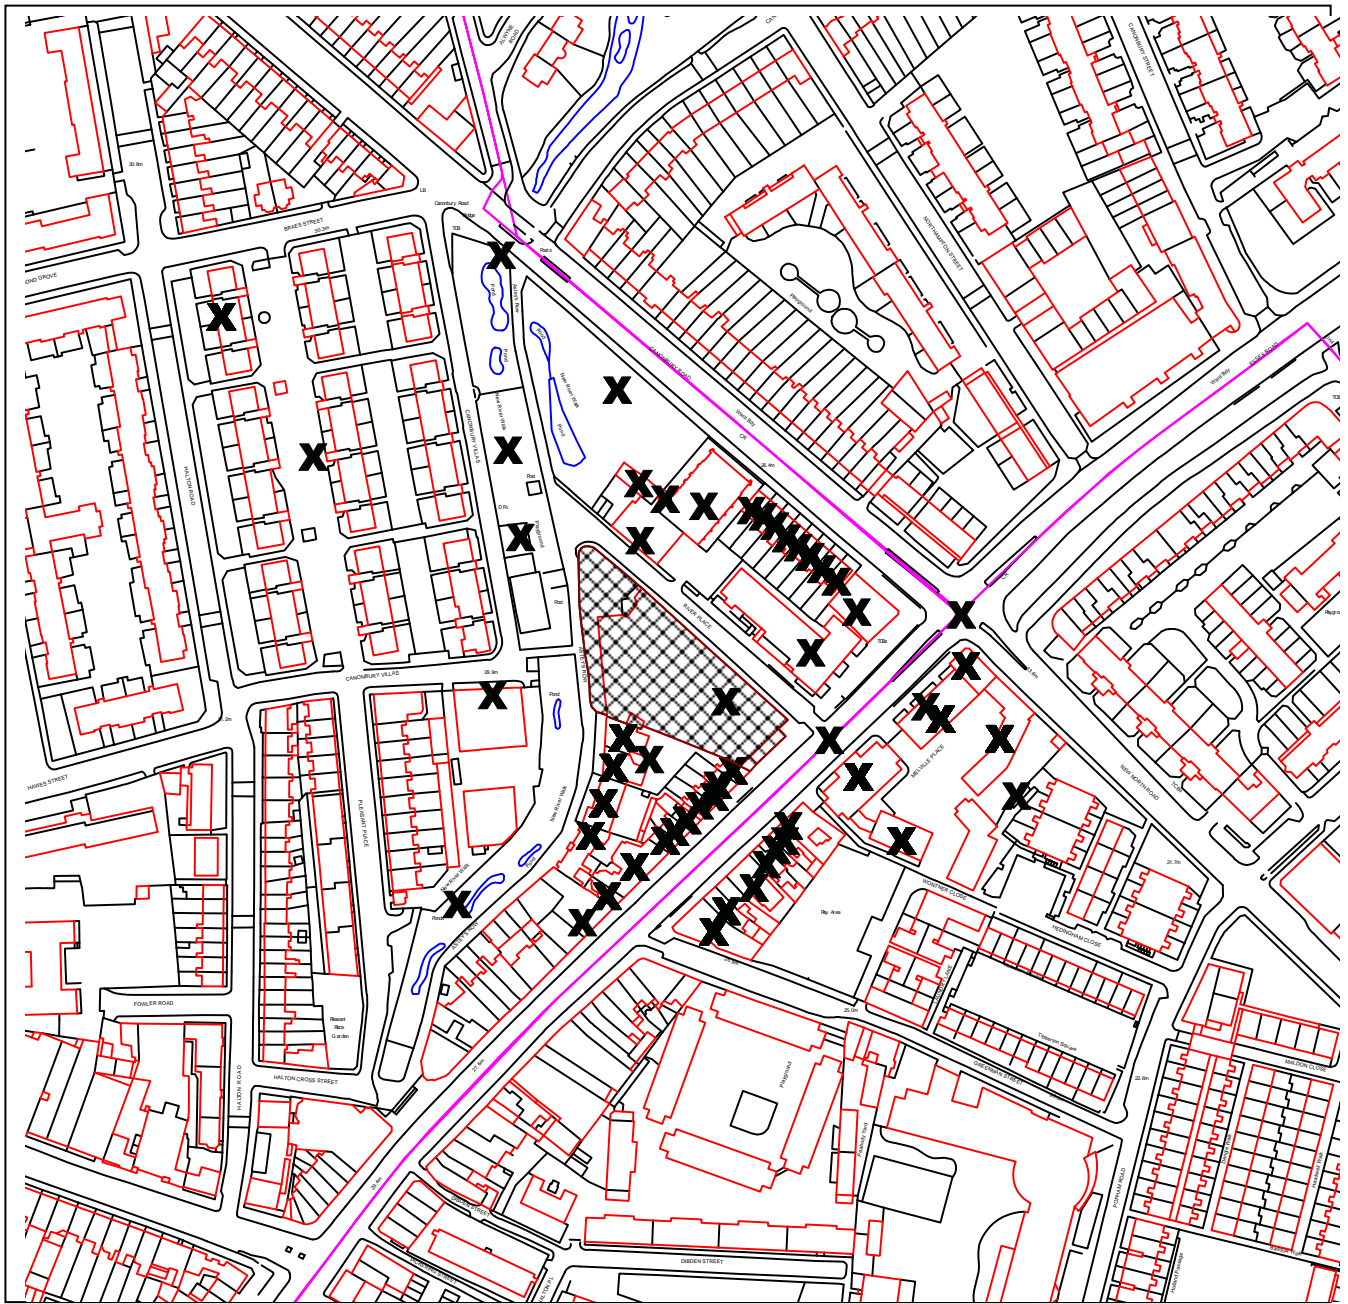

ISLINGTON

DEVELOPMENT MANAGEMENT

PLANNING APPLICATION REF NO: P2014/3185/S73

LOCATION: 161 - 169 ESSEX ROAD LONDON N1 2SN

SCALE: 1:2500

This map is reproduced from Ordnance Survey material with the permission of Ordnance Survey on behalf of the Controller of Her Majesty's Stationery Office © Crown copyright. Unauthorised reproduction infringes Crown copyright and may lead to prosecution or civil proceedings.
Islington Council, LA086452