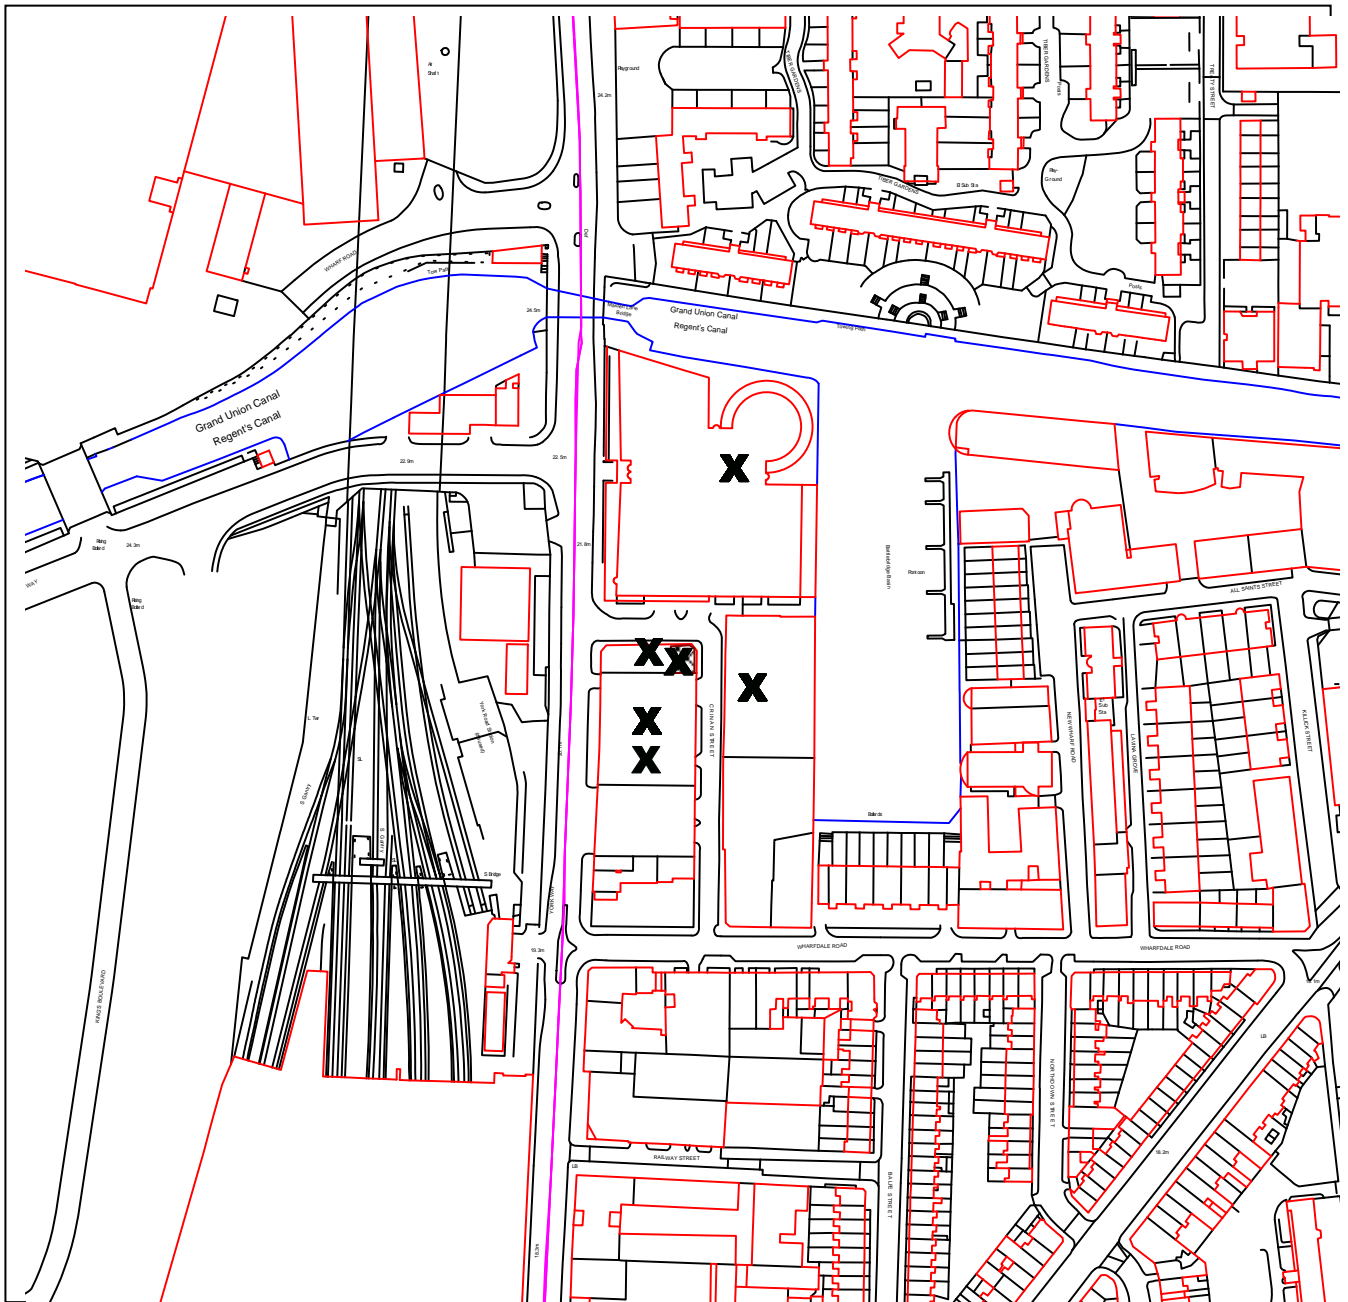

ISLINGTON

DEVELOPMENT MANAGEMENT

PLANNING APPLICATION REF NO: P2014/4545/FUL

LOCATION: 15 CRINAN STREET, LONDON, N1 9SQ

SCALE: 1:2500

This map is reproduced from Ordnance Survey material with the permission of Ordnance Survey on behalf of the Controller of Her Majesty's Stationery Office © Crown copyright. Unauthorised reproduction infringes Crown copyright and may lead to prosecution or civil proceedings.
Islington Council, LA086452