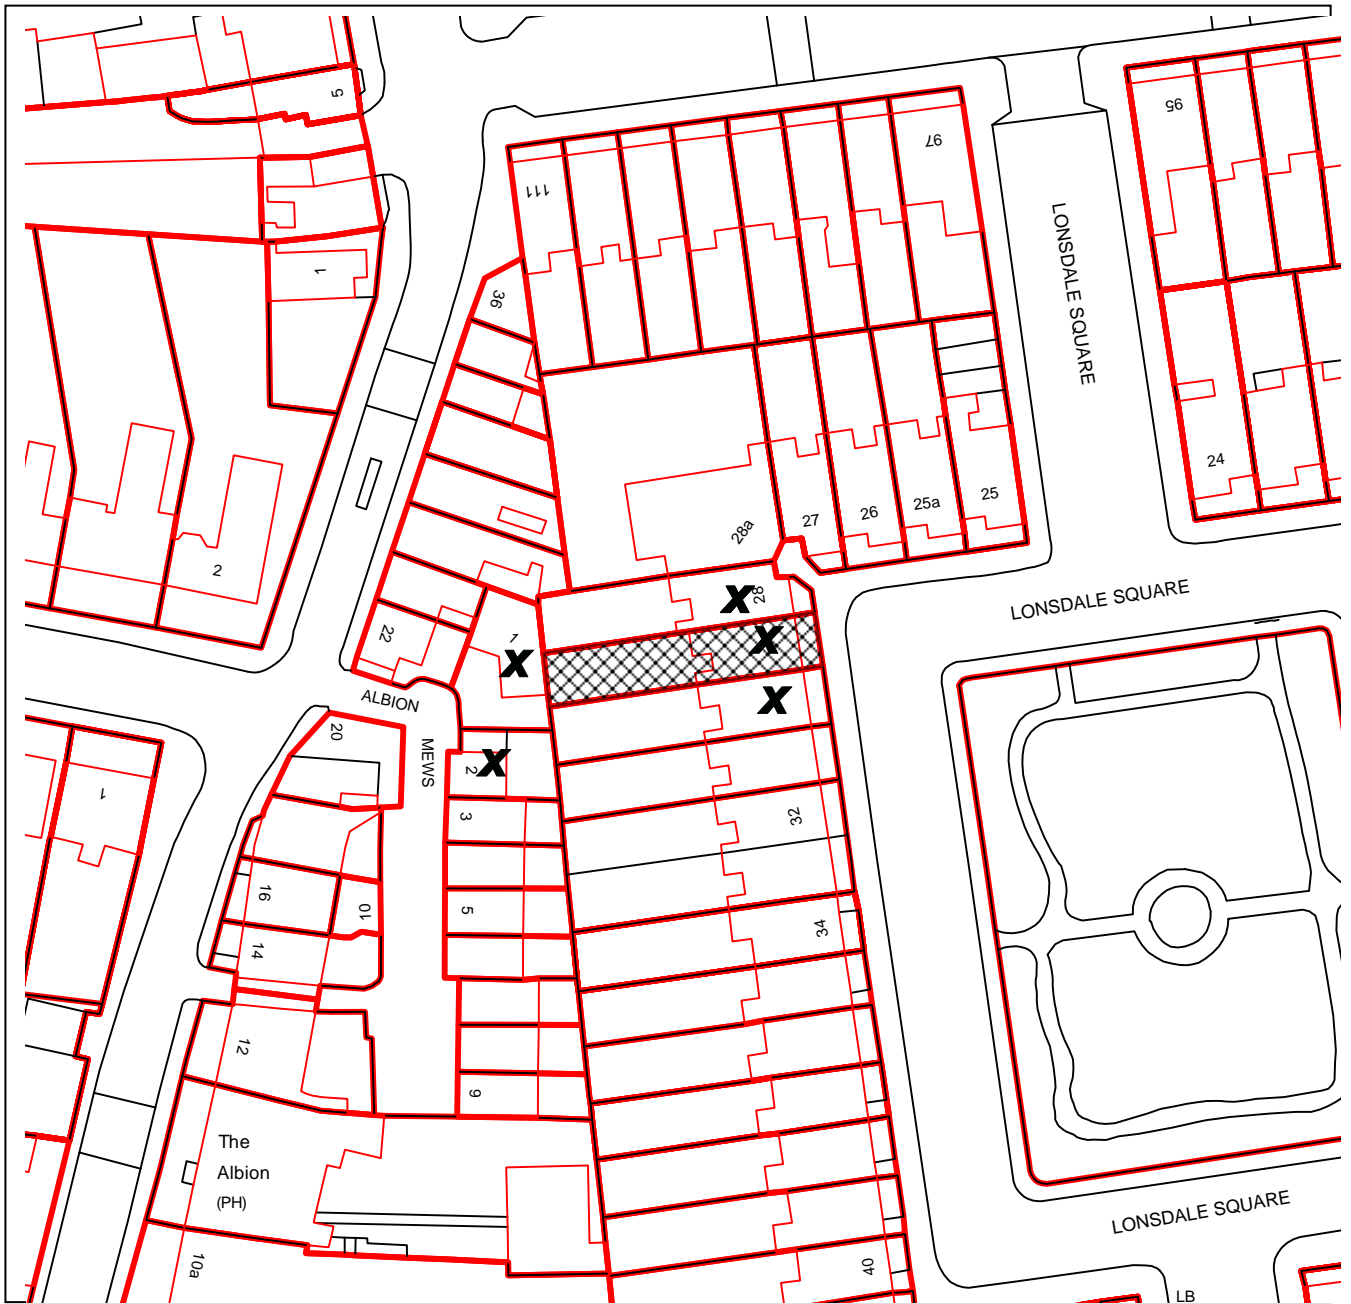

ISLINGTON

DEVELOPMENT MANAGEMENT

PLANNING APPLICATION REF NO: P2013/4485/LBC

LOCATION: 29 LONSDALE SQUARE, LONDON N1 1EW

SCALE: 1:750

This map is reproduced from Ordnance Survey material with the permission of Ordnance Survey on behalf of the Controller of Her Majesty's Stationery Office © Crown copyright. Unauthorised reproduction infringes Crown copyright and may lead to prosecution or civil proceedings.
Islington Council, LA086452