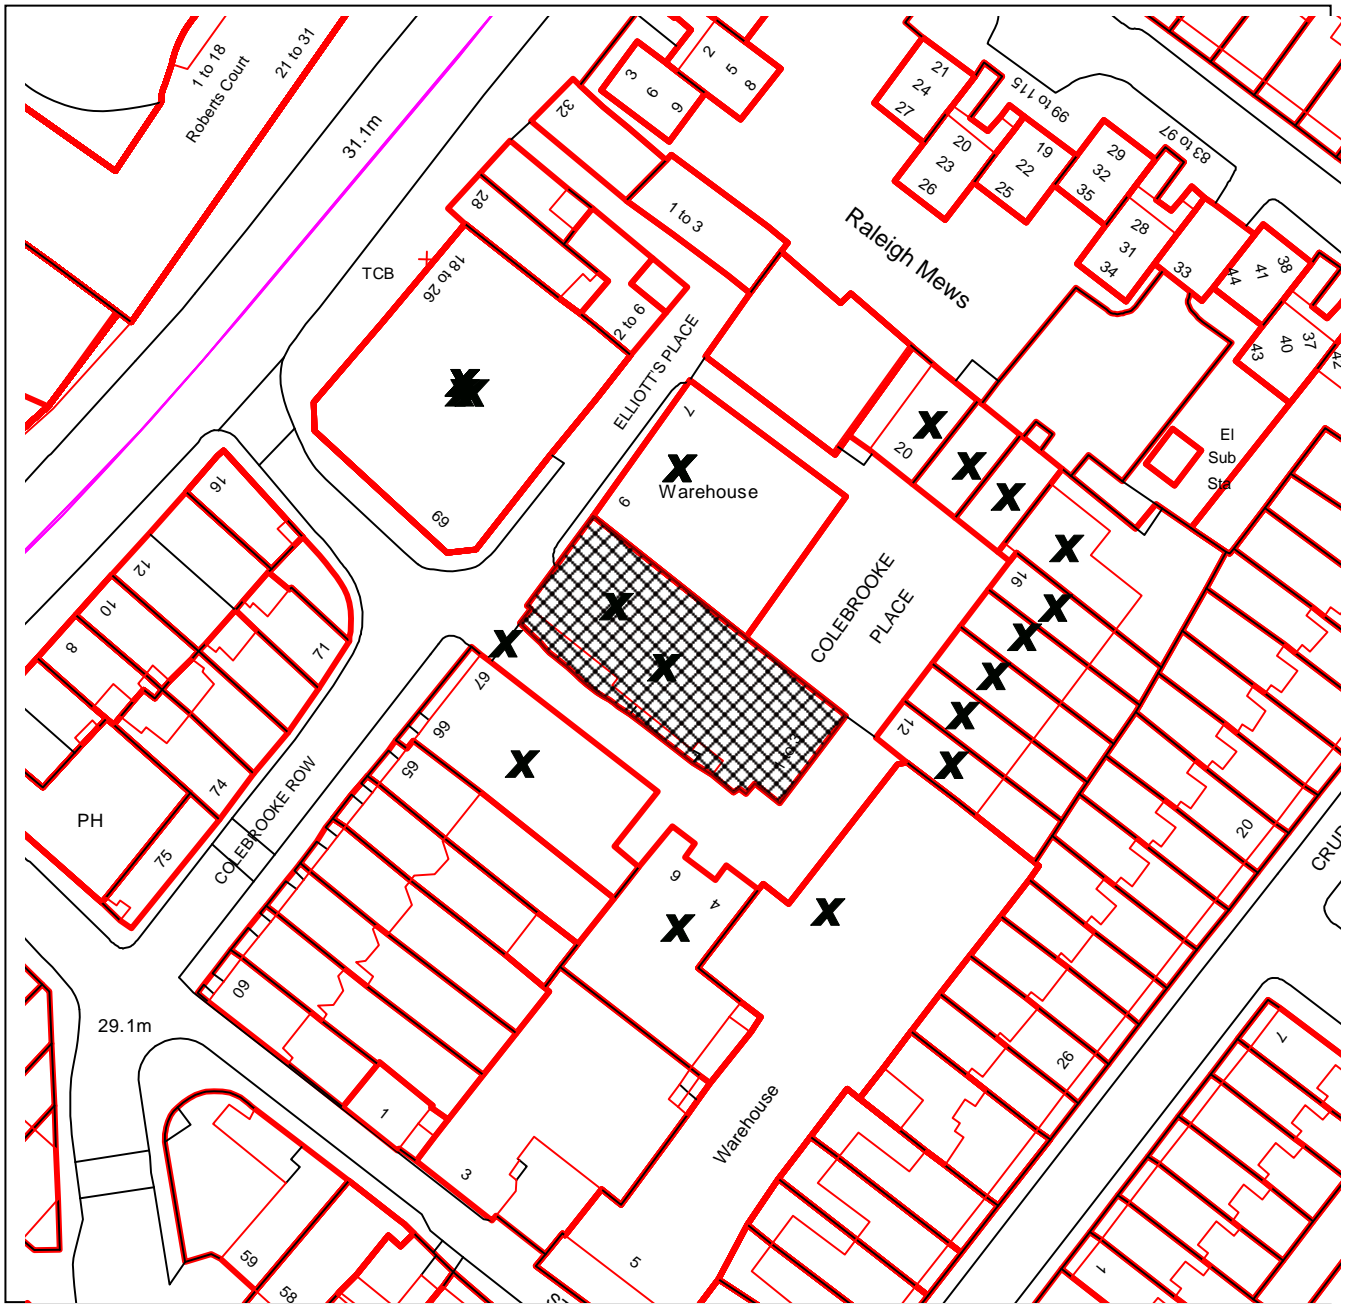

# ISLINGTON

DEVELOPMENT MANAGEMENT

PLANNING APPLICATION REF NO: P2013/4862/FUL

LOCATION: 11 & 13 ELLIOTT'S PLACE, LONDON N1 8HX

SCALE: 1:750

This map is reproduced from Ordnance Survey material with the permission of Ordnance Survey on behalf of the Controller of Her Majesty's Stationery Office © Crown copyright. Unauthorised reproduction infringes Crown copyright and may lead to prosecution or civil proceedings.  
Islington Council, LA086452