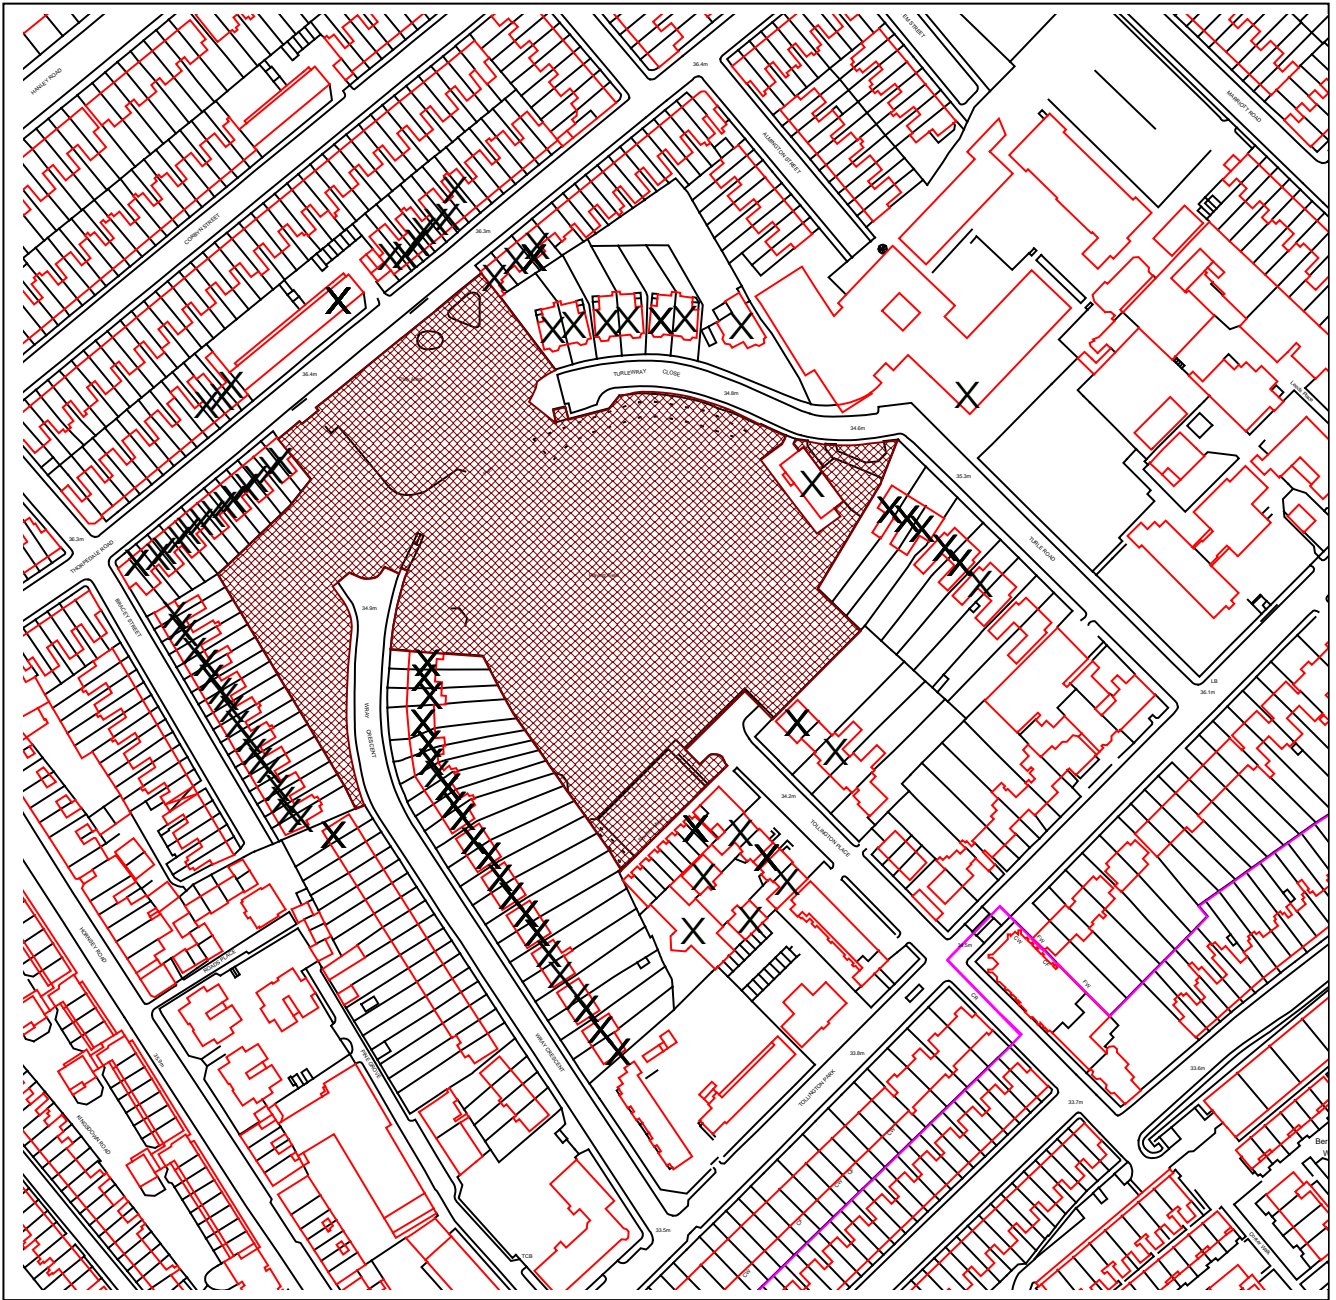

ISLINGTON

DEVELOPMENT MANAGEMENT

PLANNING APPLICATION REF NO: P2013/2600/FUL

LOCATION: WRAY CRESCENT OPEN SPACE, WRAY CRESCENT,
LONDON N4

SCALE: 1:2500

This map is reproduced from Ordnance Survey material with the permission of Ordnance Survey on behalf of the Controller of Her Majesty's Stationery Office © Crown copyright. Unauthorised reproduction infringes Crown copyright and may lead to prosecution or civil proceedings.
Islington Council, LA086452