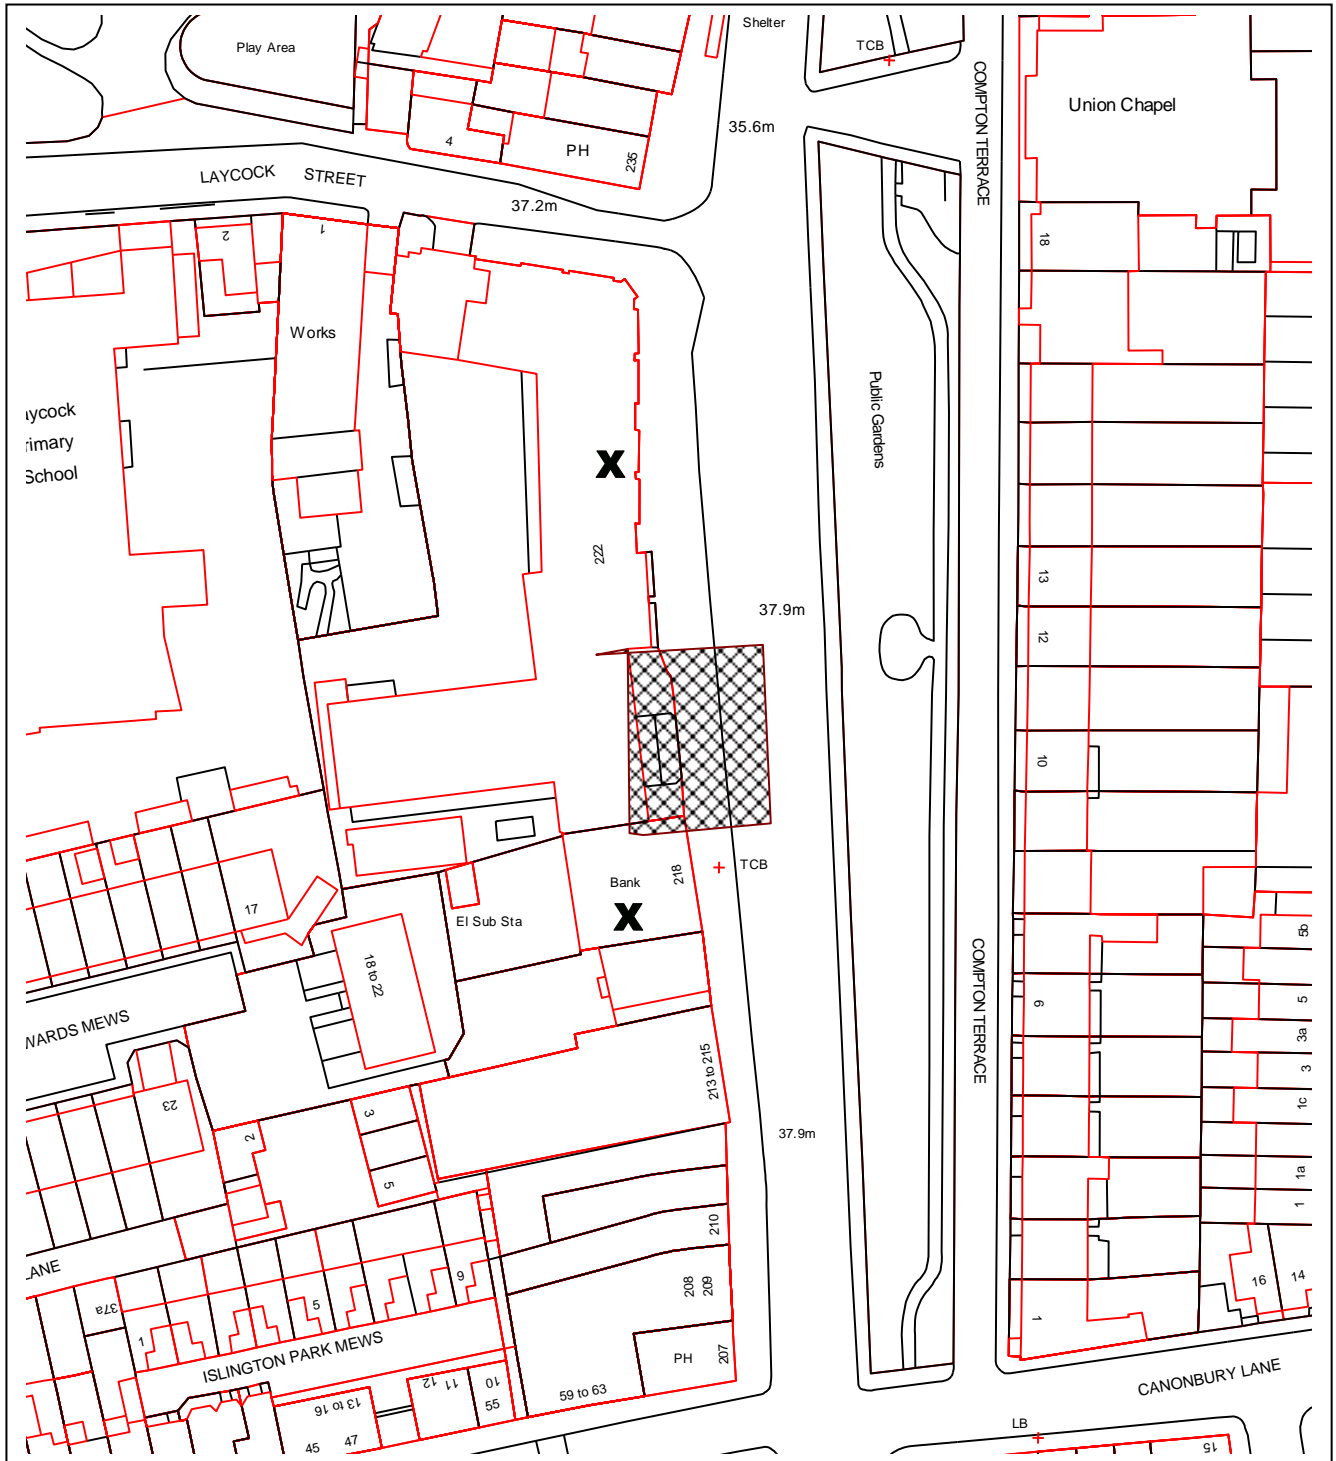

# Islington SE GIS Print Template

This material has been reproduced from Ordnance Survey digital map data with the permission of the controller of Her Majesty's Stationery Office, © Crown Copyright.  
P2016/0451/ADV