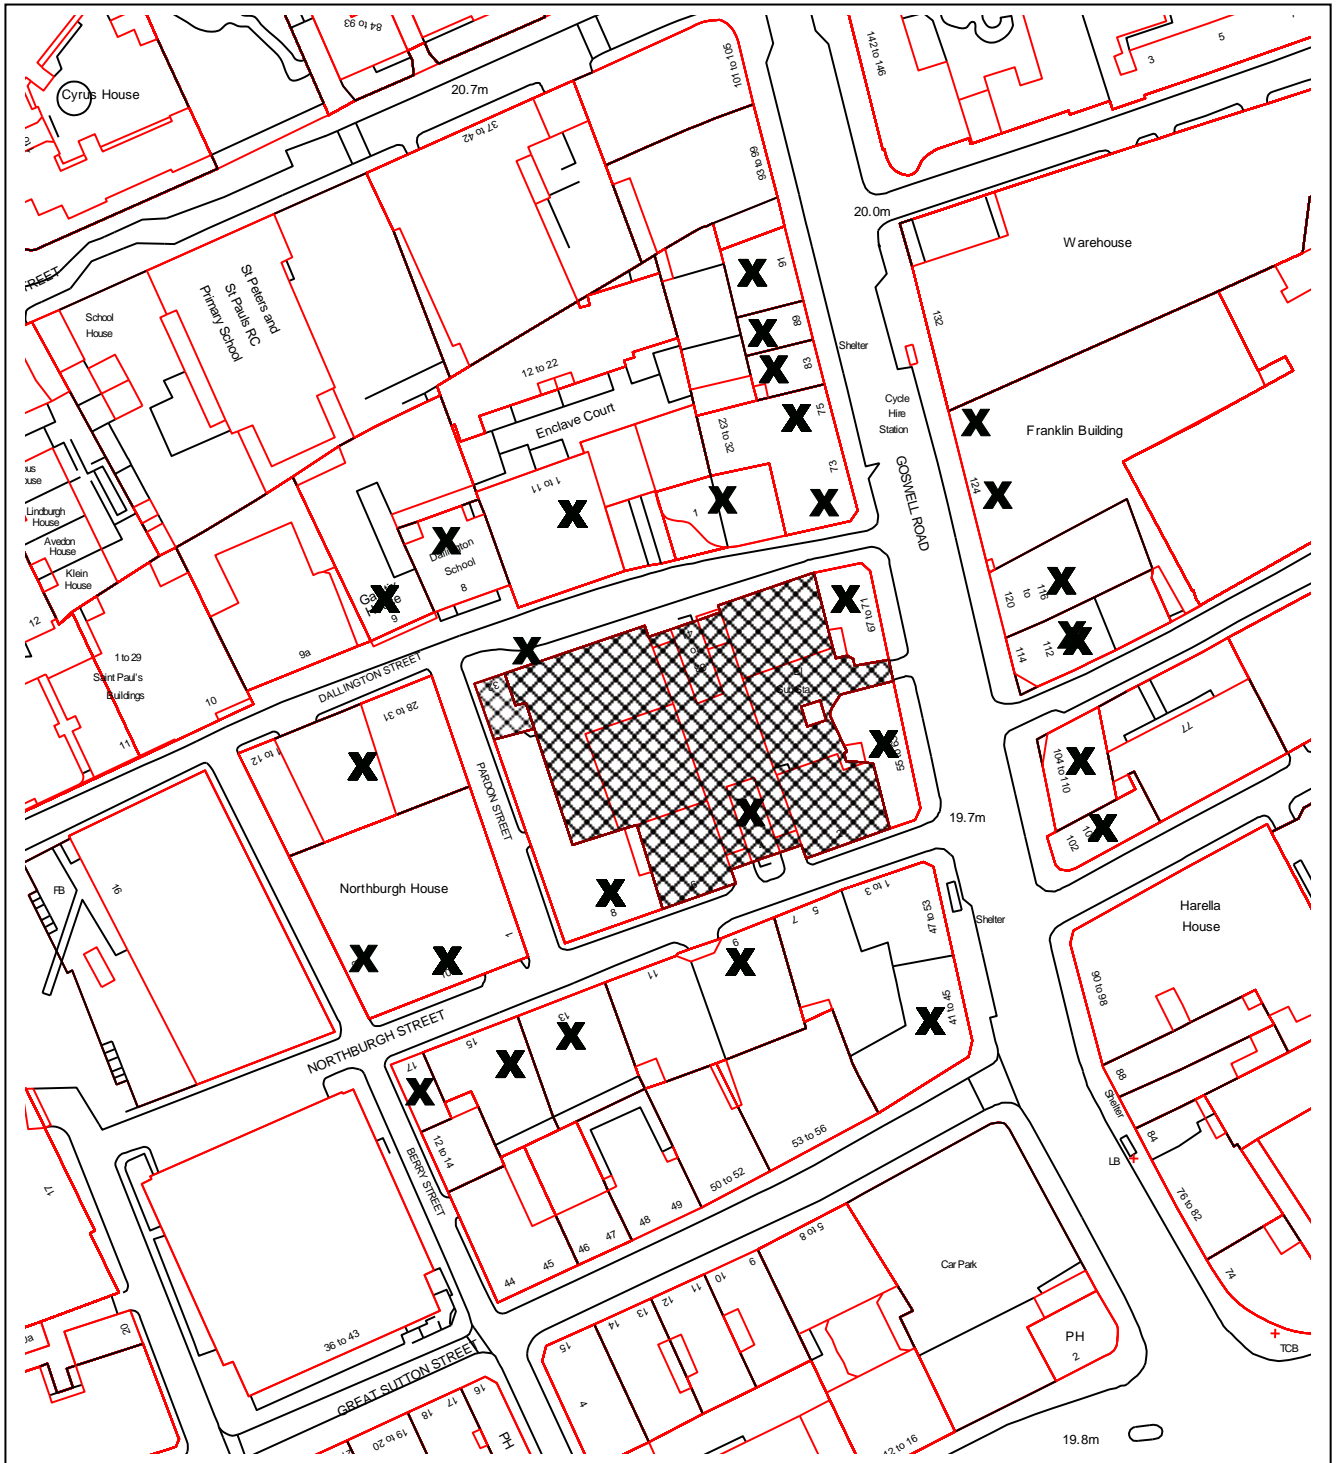

Islington SE GIS Print Template

This material has been reproduced from Ordnance Survey digital map data with the permission of the controller of Her Majesty's Stationery Office, © Crown Copyright.
P2015/2533/S73