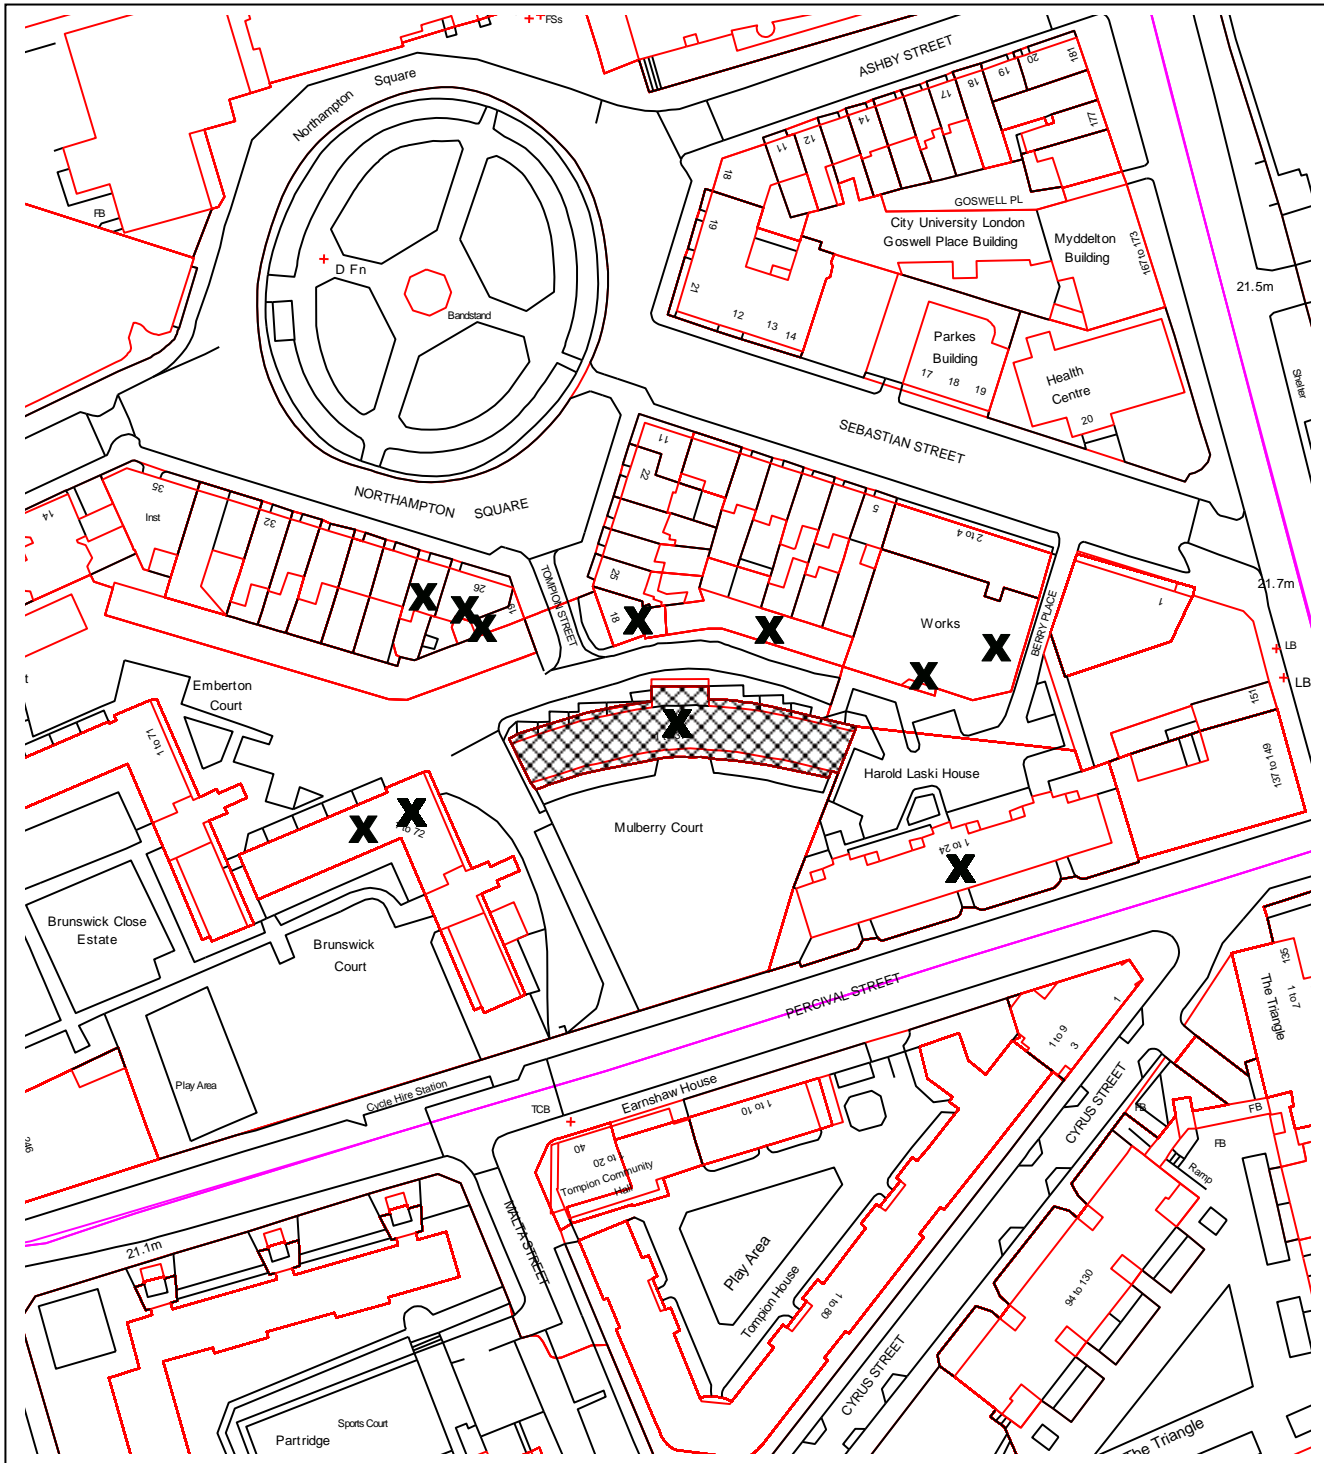

NORTHGATE SE GIS Print Template

This material has been reproduced from Ordnance Survey digital map data with the permission of the controller of Her Majesty's Stationery Office, © Crown Copyright.
P2016-0529-FUL