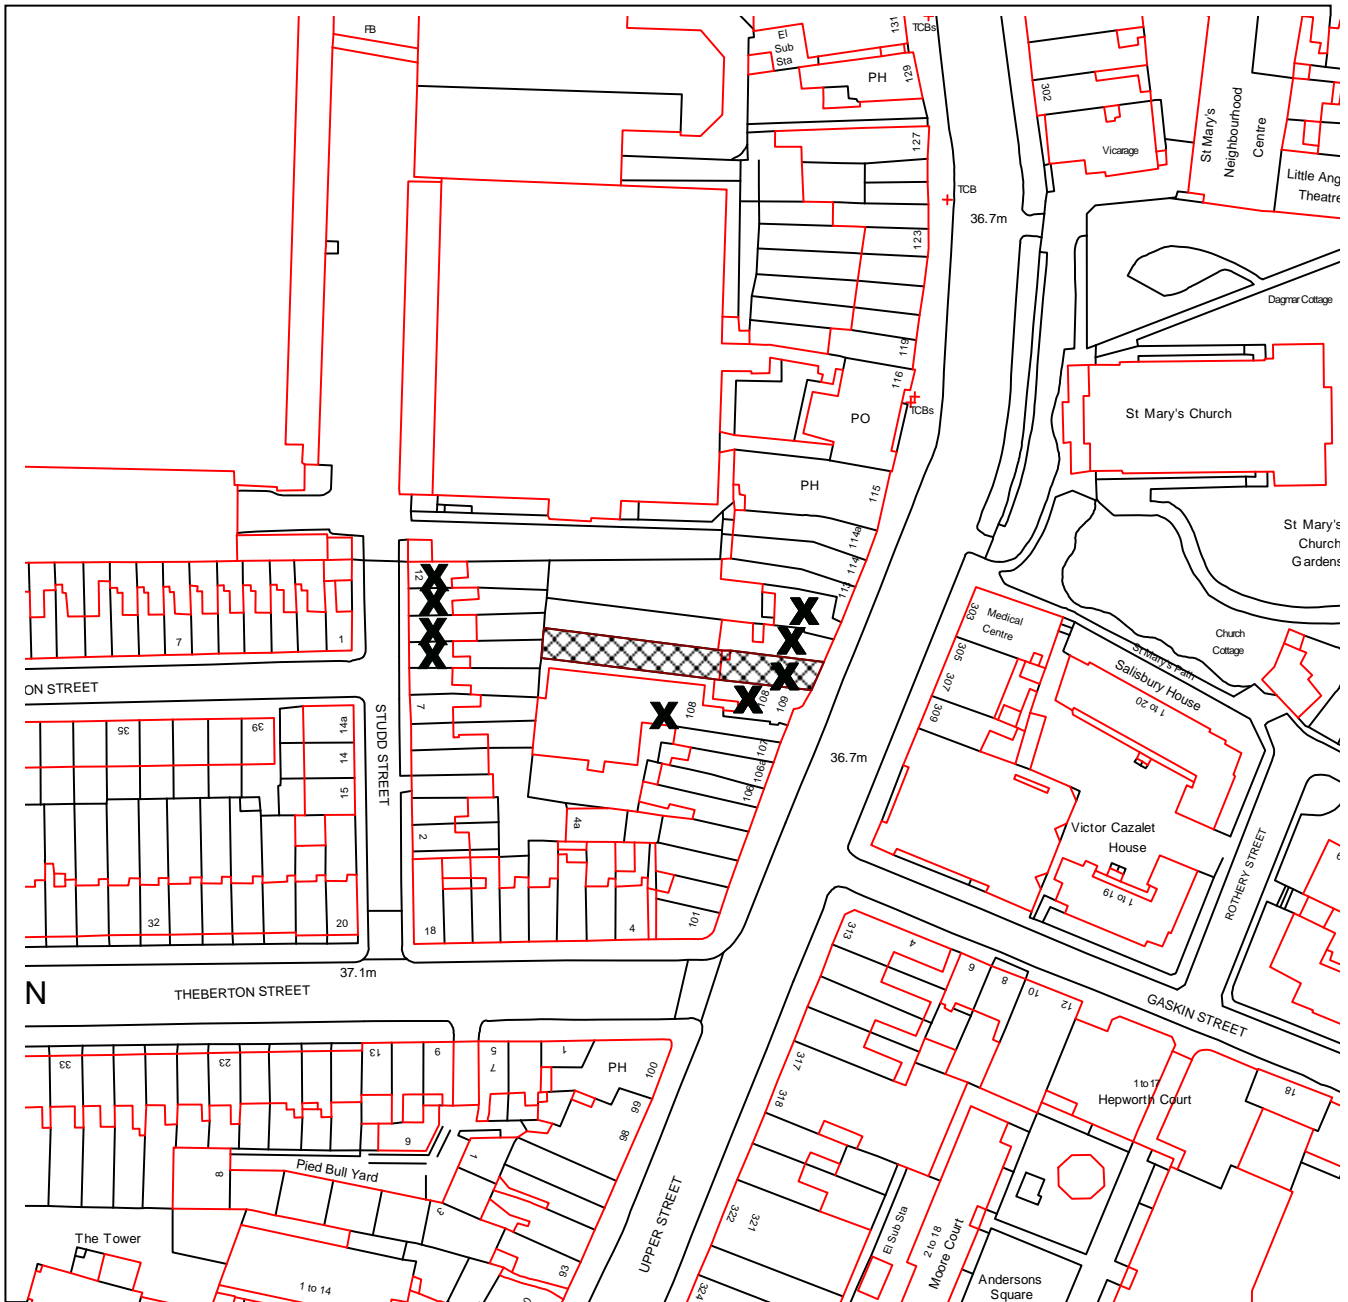

ISLINGTON

DEVELOPMENT MANAGEMENT

PLANNING APPLICATION REF NO: P2014/1118/FUL

LOCATION: 110 UPPER STREET, LONDON N1 1QN

SCALE: 1:1250

This map is reproduced from Ordnance Survey material with the permission of Ordnance Survey on behalf of the Controller of Her Majesty's Stationery Office © Crown copyright. Unauthorised reproduction infringes Crown copyright and may lead to prosecution or civil proceedings.
Islington Council, LA086452