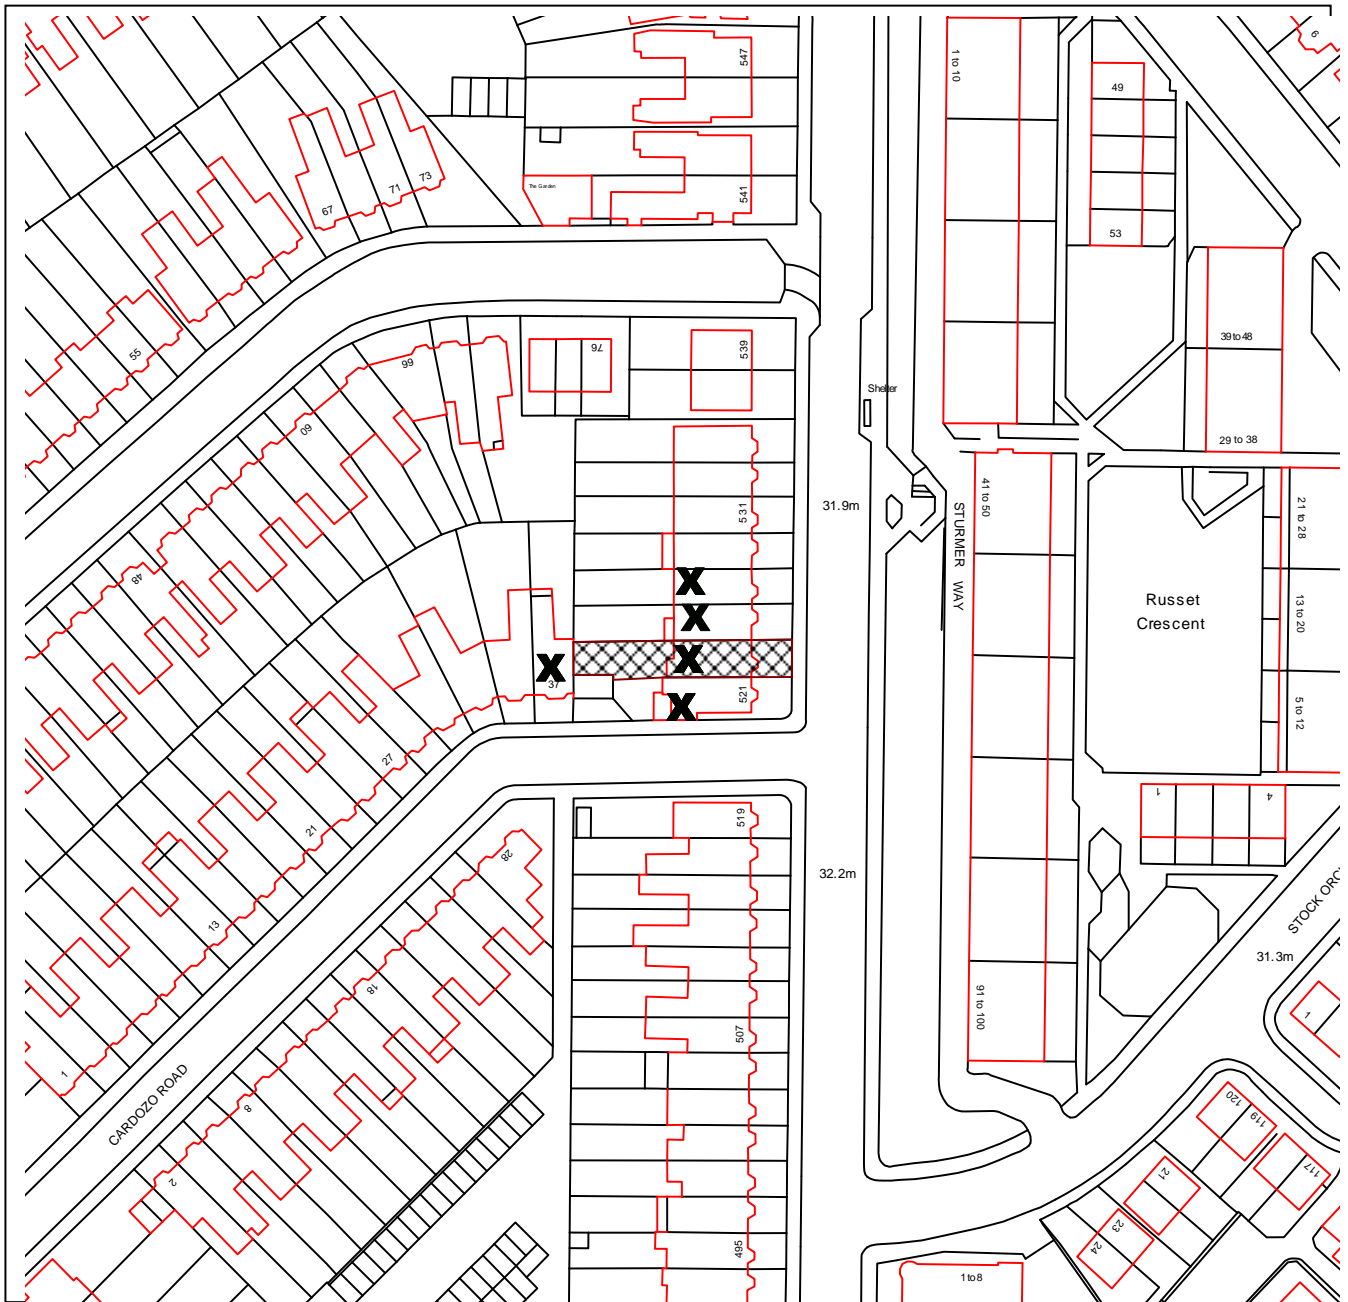

ISLINGTON

DEVELOPMENT MANAGEMENT

PLANNING APPLICATION REF NO: P2014/0307/FUL

LOCATION: FLAT 8, 523, CALEDONIAN ROAD, LONDON, N7 9RH

SCALE: 1:1250

This map is reproduced from Ordnance Survey material with the permission of Ordnance Survey on behalf of the Controller of Her Majesty's Stationery Office © Crown copyright. Unauthorised reproduction infringes Crown copyright and may lead to prosecution or civil proceedings. Islington Council, LA086452