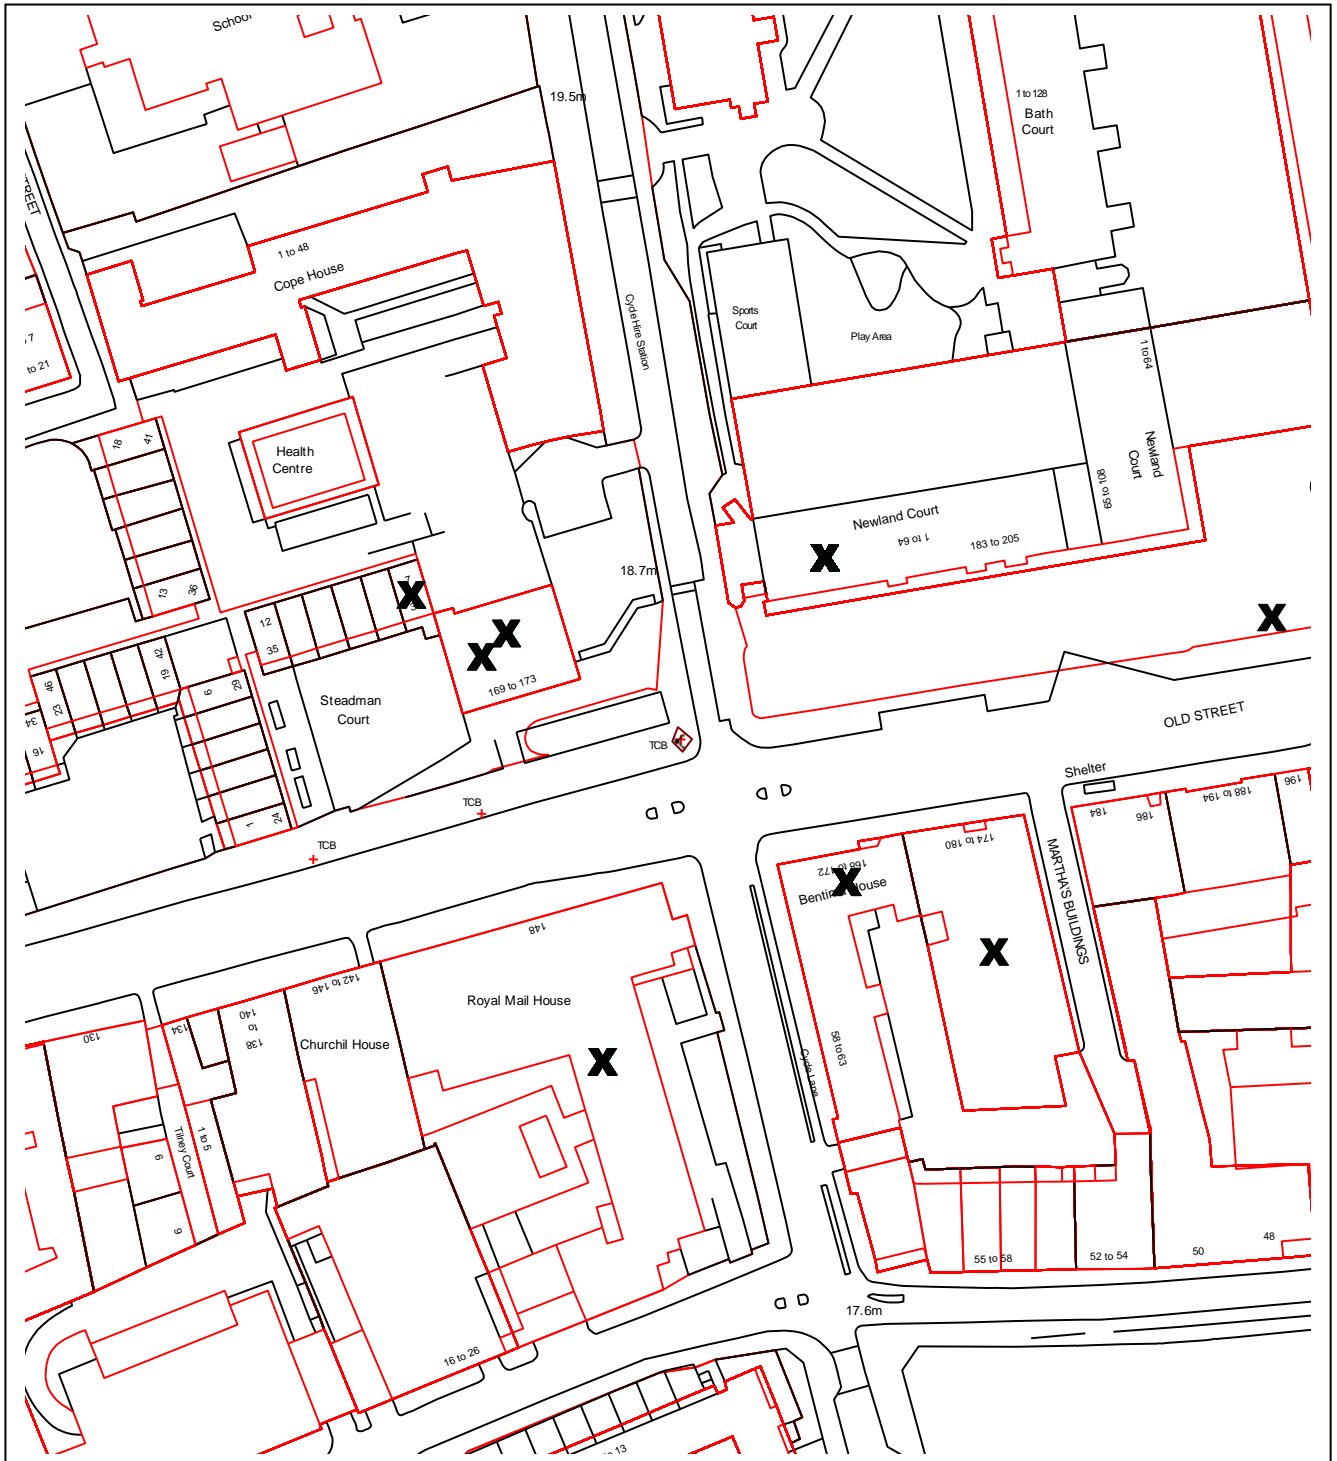

# Islington SE GIS Print Template

This material has been reproduced from Ordnance Survey digital map data with the permission of the controller of Her Majesty's Stationery Office, © Crown Copyright.  
P2017/0922/ADV