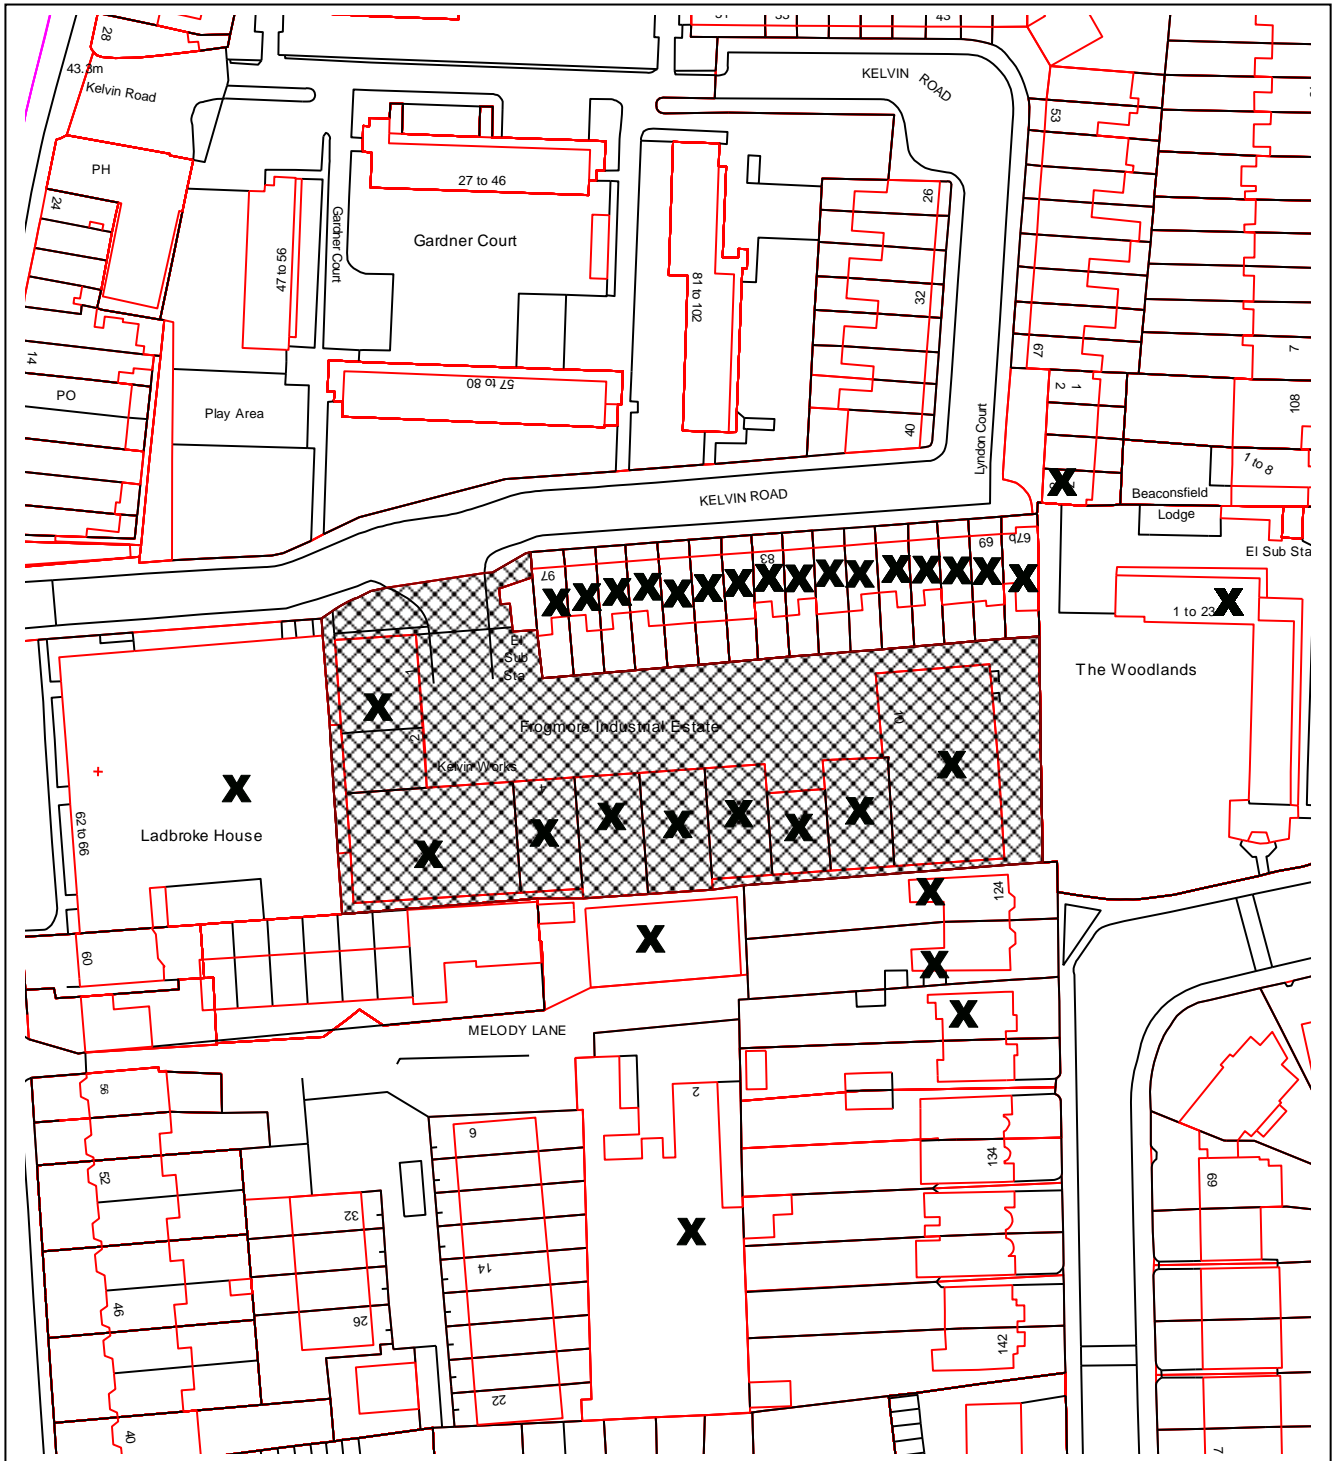

# Islington SE GIS Print Template

This material has been reproduced from Ordnance Survey digital map data with the permission of the controller of Her Majesty's Stationery Office, © Crown Copyright.  
P2017/1597/S73