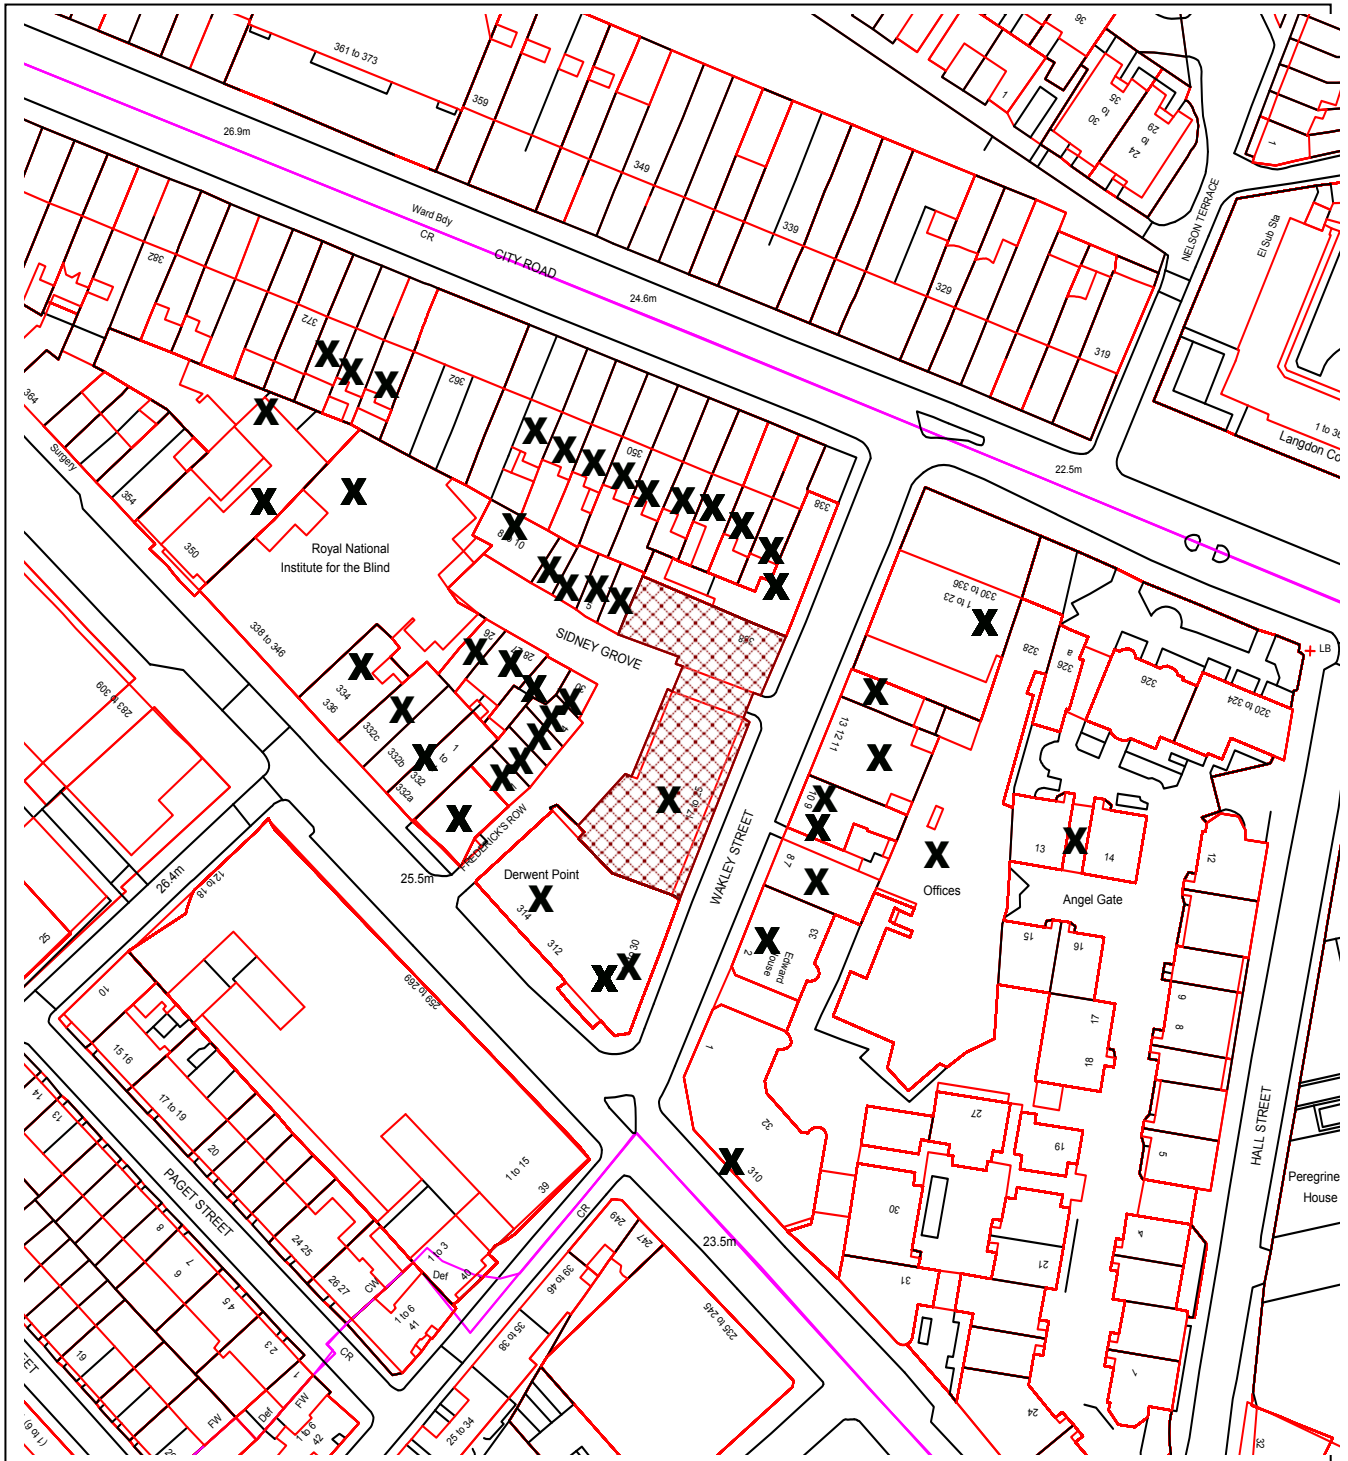

Islington SE GIS Print Template

This material has been reproduced from Ordnance Survey digital map data with the permission of the controller of Her Majesty's Stationery Office, © Crown Copyright.
P2017/2887/FUL