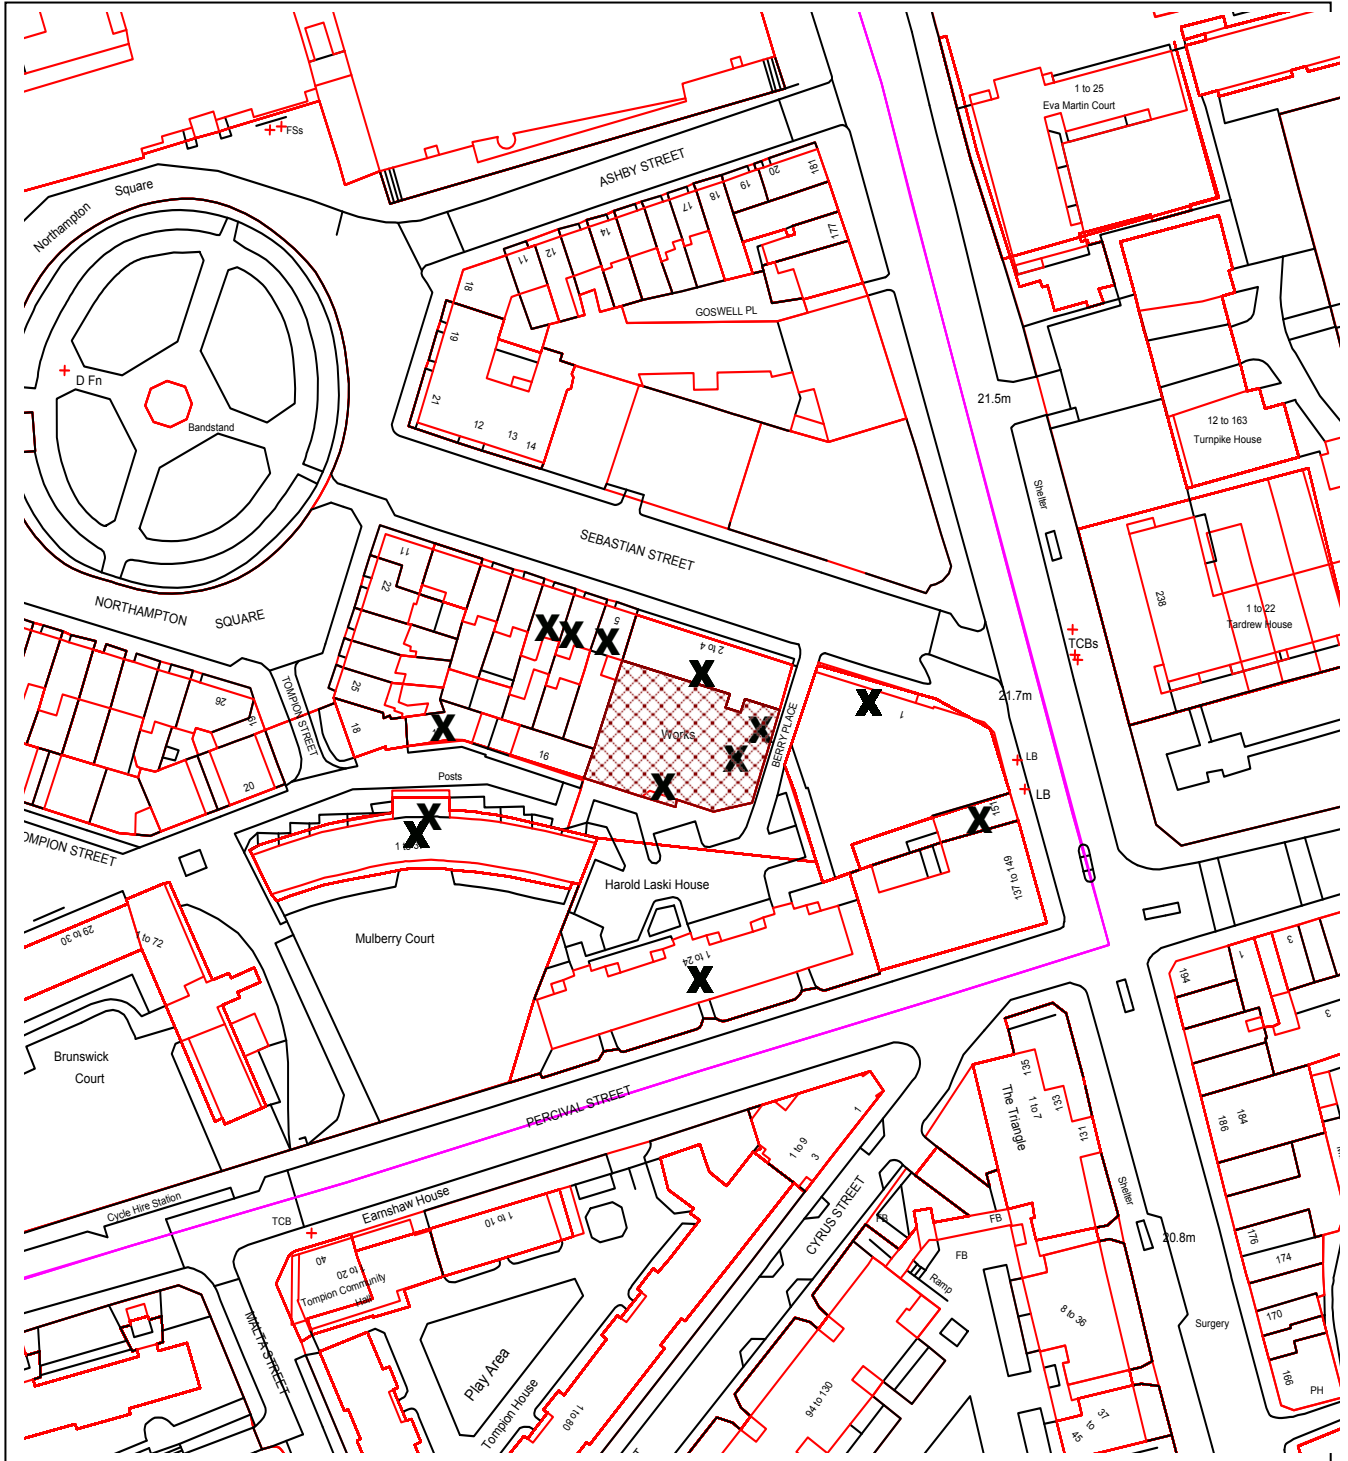

# ISLINGTON SE GIS Print Template

This material has been reproduced from Ordnance Survey digital map data with the permission of the controller of Her Majesty's Stationery Office, © Crown Copyright.  
P2018/1799/FUL