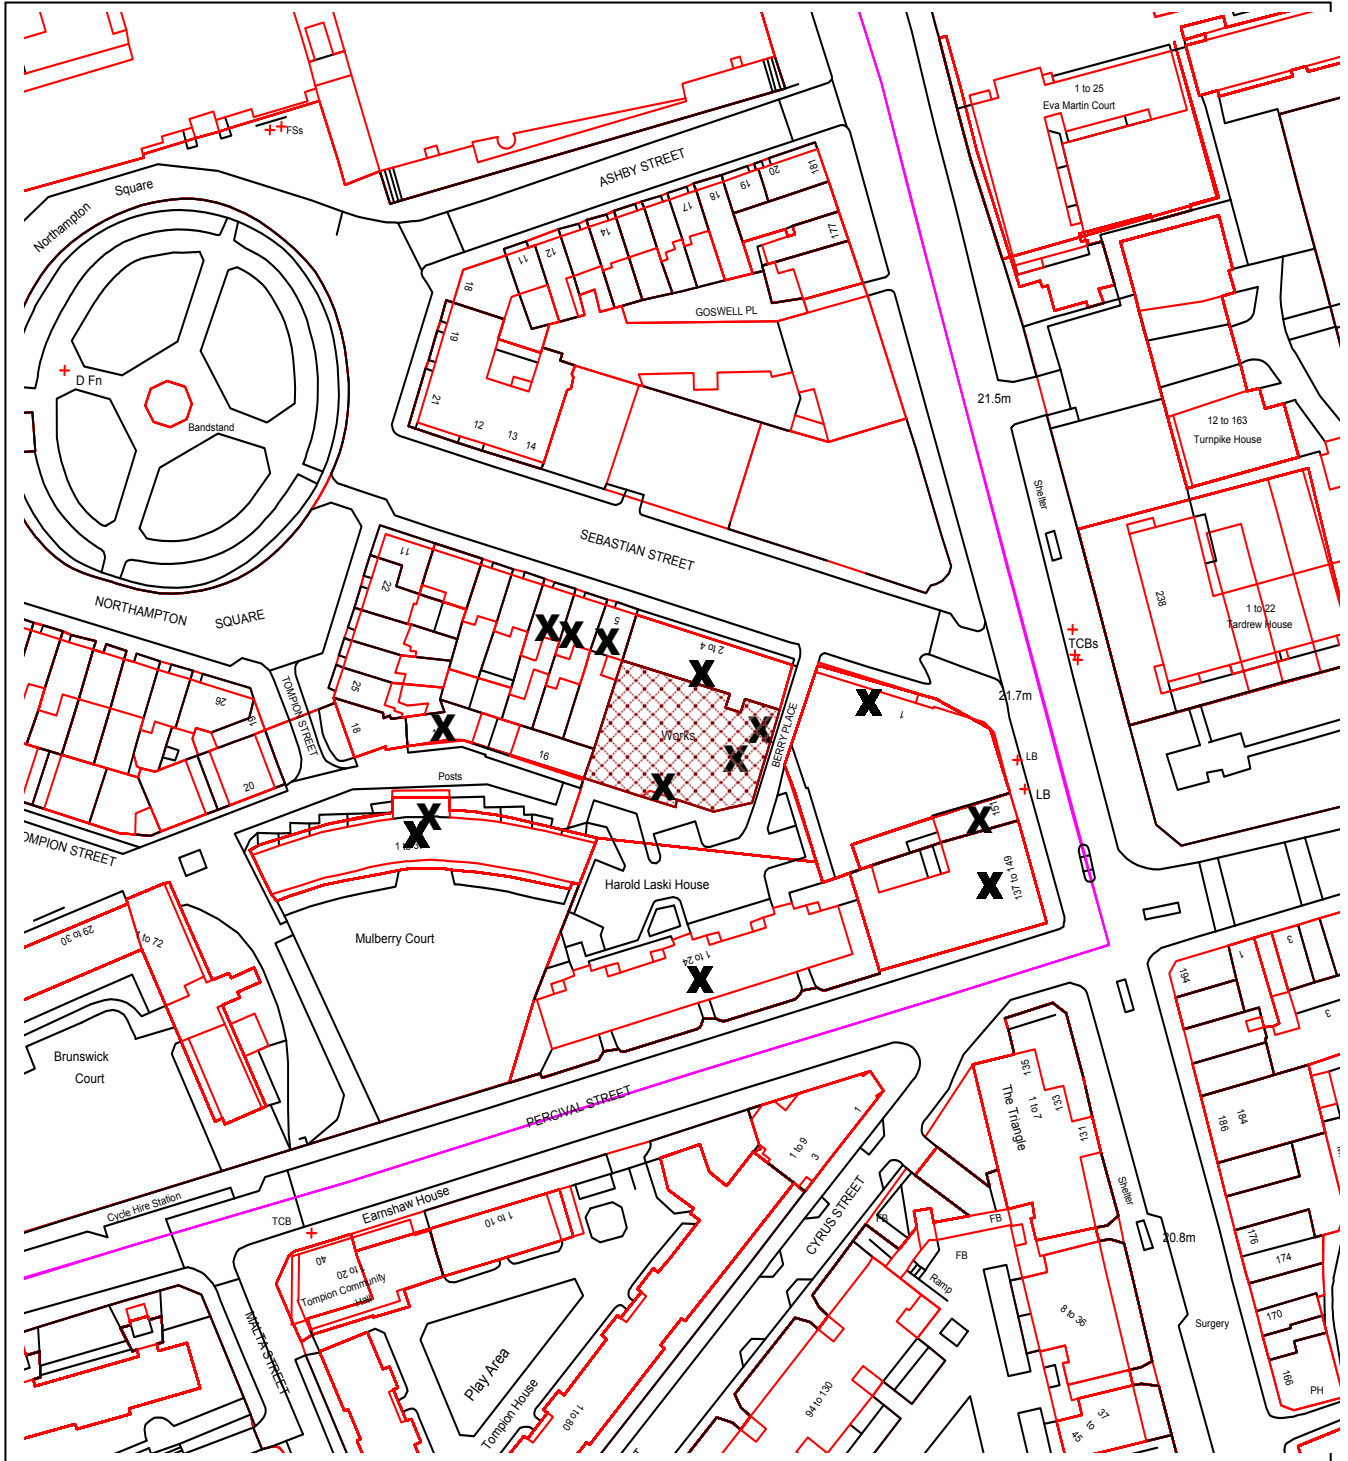

# ISLINGTON SE GIS Print Template

This material has been reproduced from Ordnance Survey digital map data with the permission of the controller of Her Majesty's Stationery Office, © Crown Copyright.  
P2018/1525/FUL