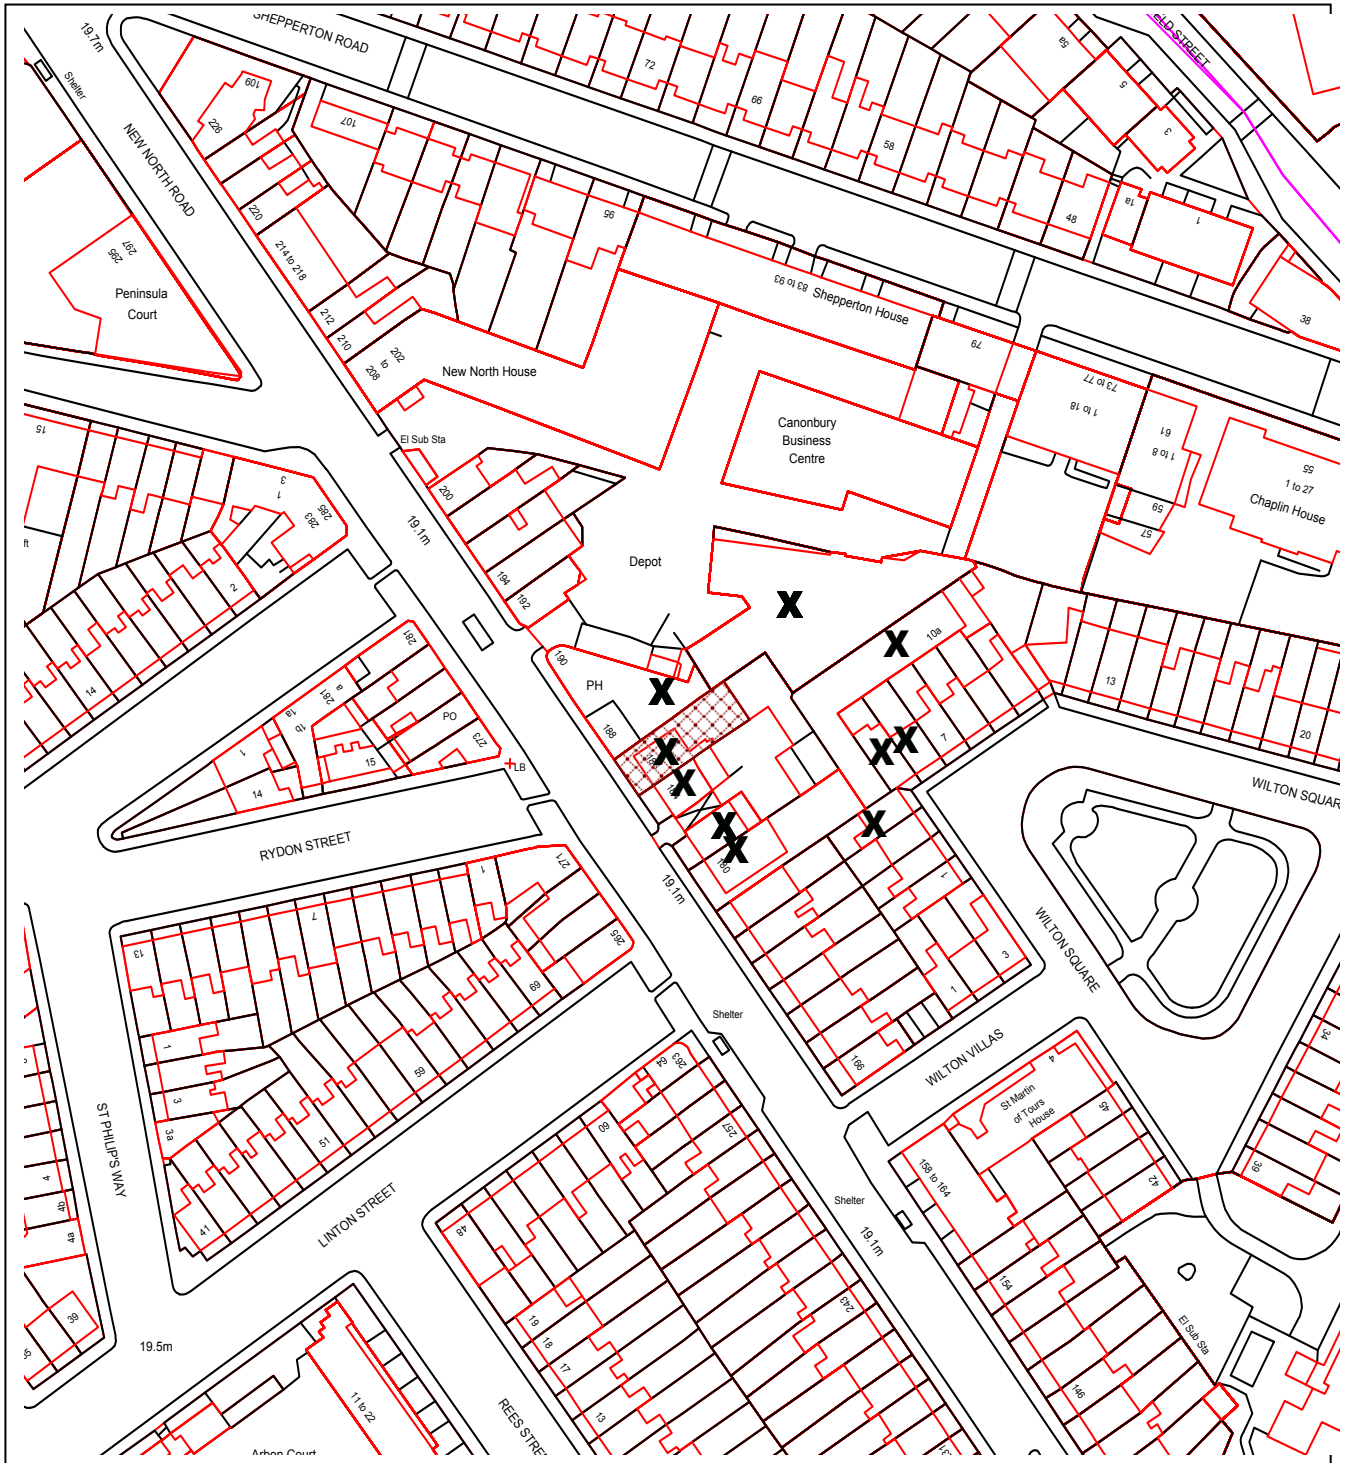

# ISLINGTON SE GIS Print Template

This material has been reproduced from Ordnance Survey digital map data with the permission of the controller of Her Majesty's Stationery Office, © Crown Copyright.  
P2018/0246/FUL