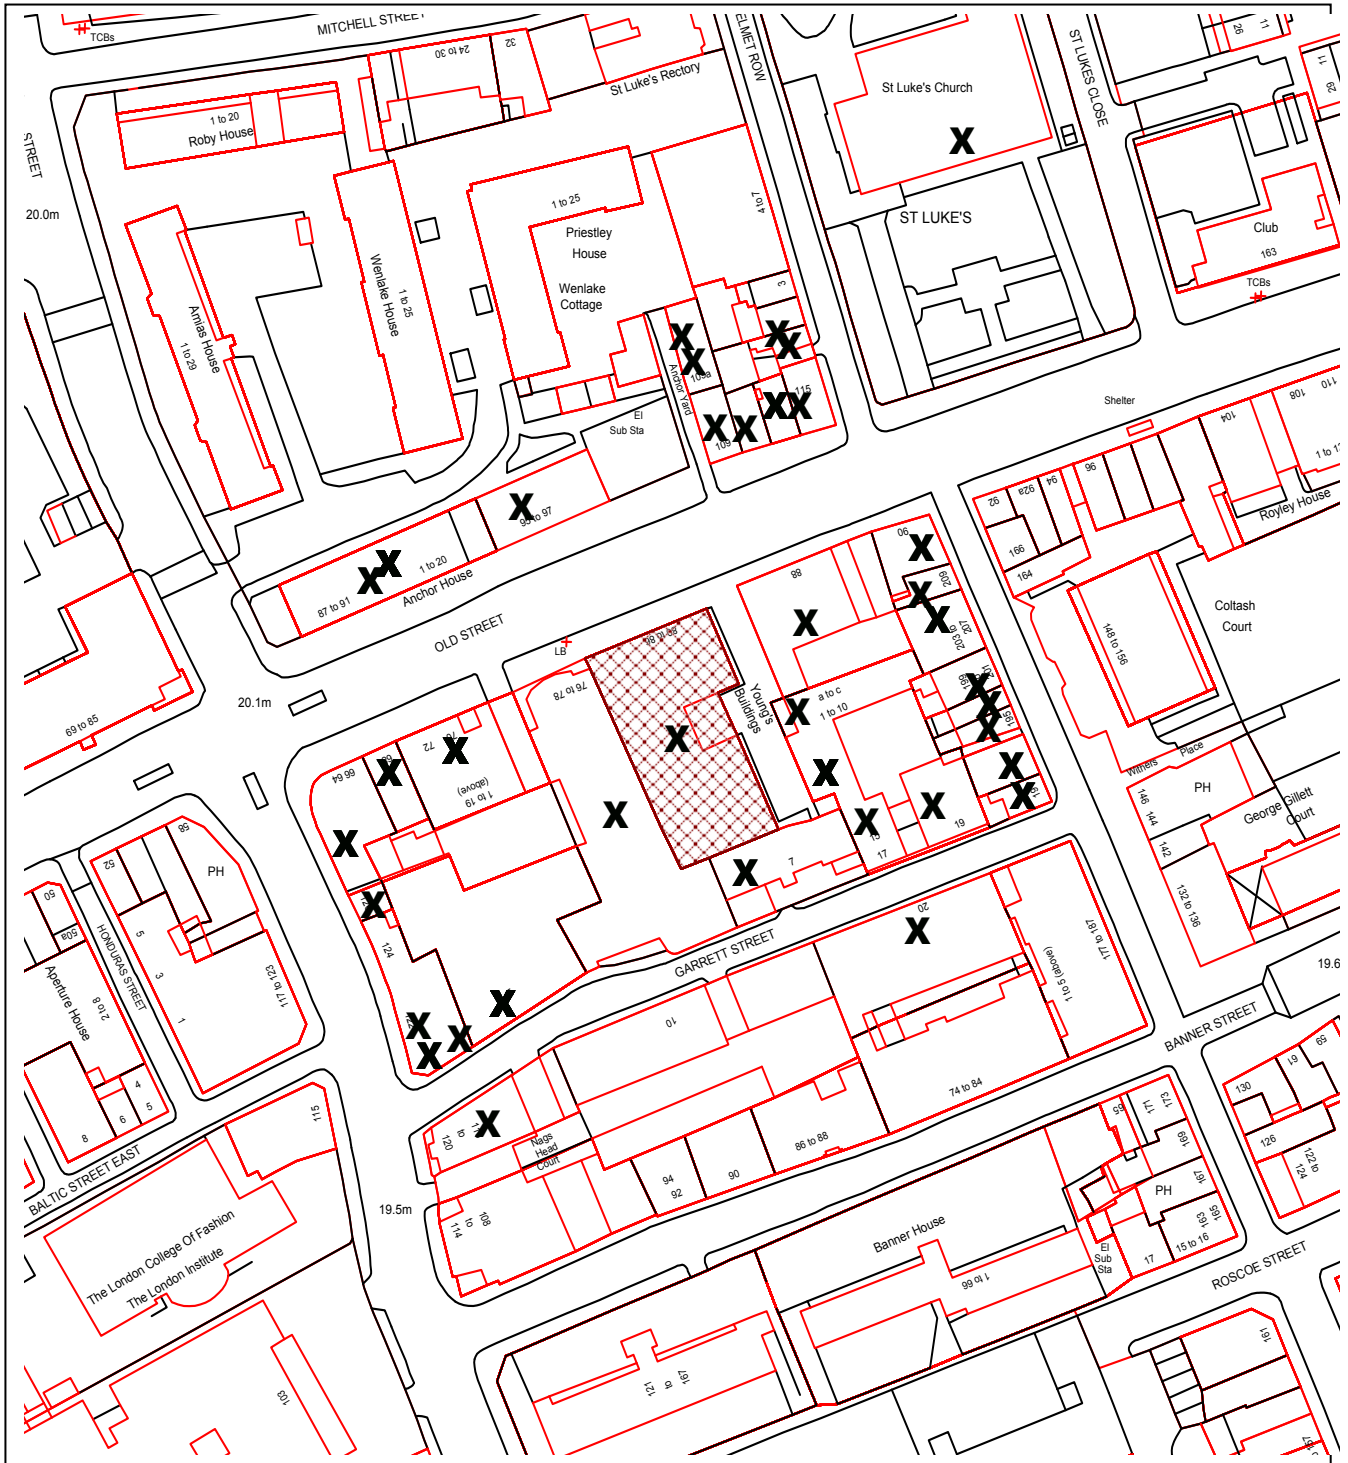

ISLINGTON SE GIS Print Template

This material has been reproduced from Ordnance Survey digital map data with the permission of the controller of Her Majesty's Stationery Office, © Crown Copyright.
P2018/1744/FUL