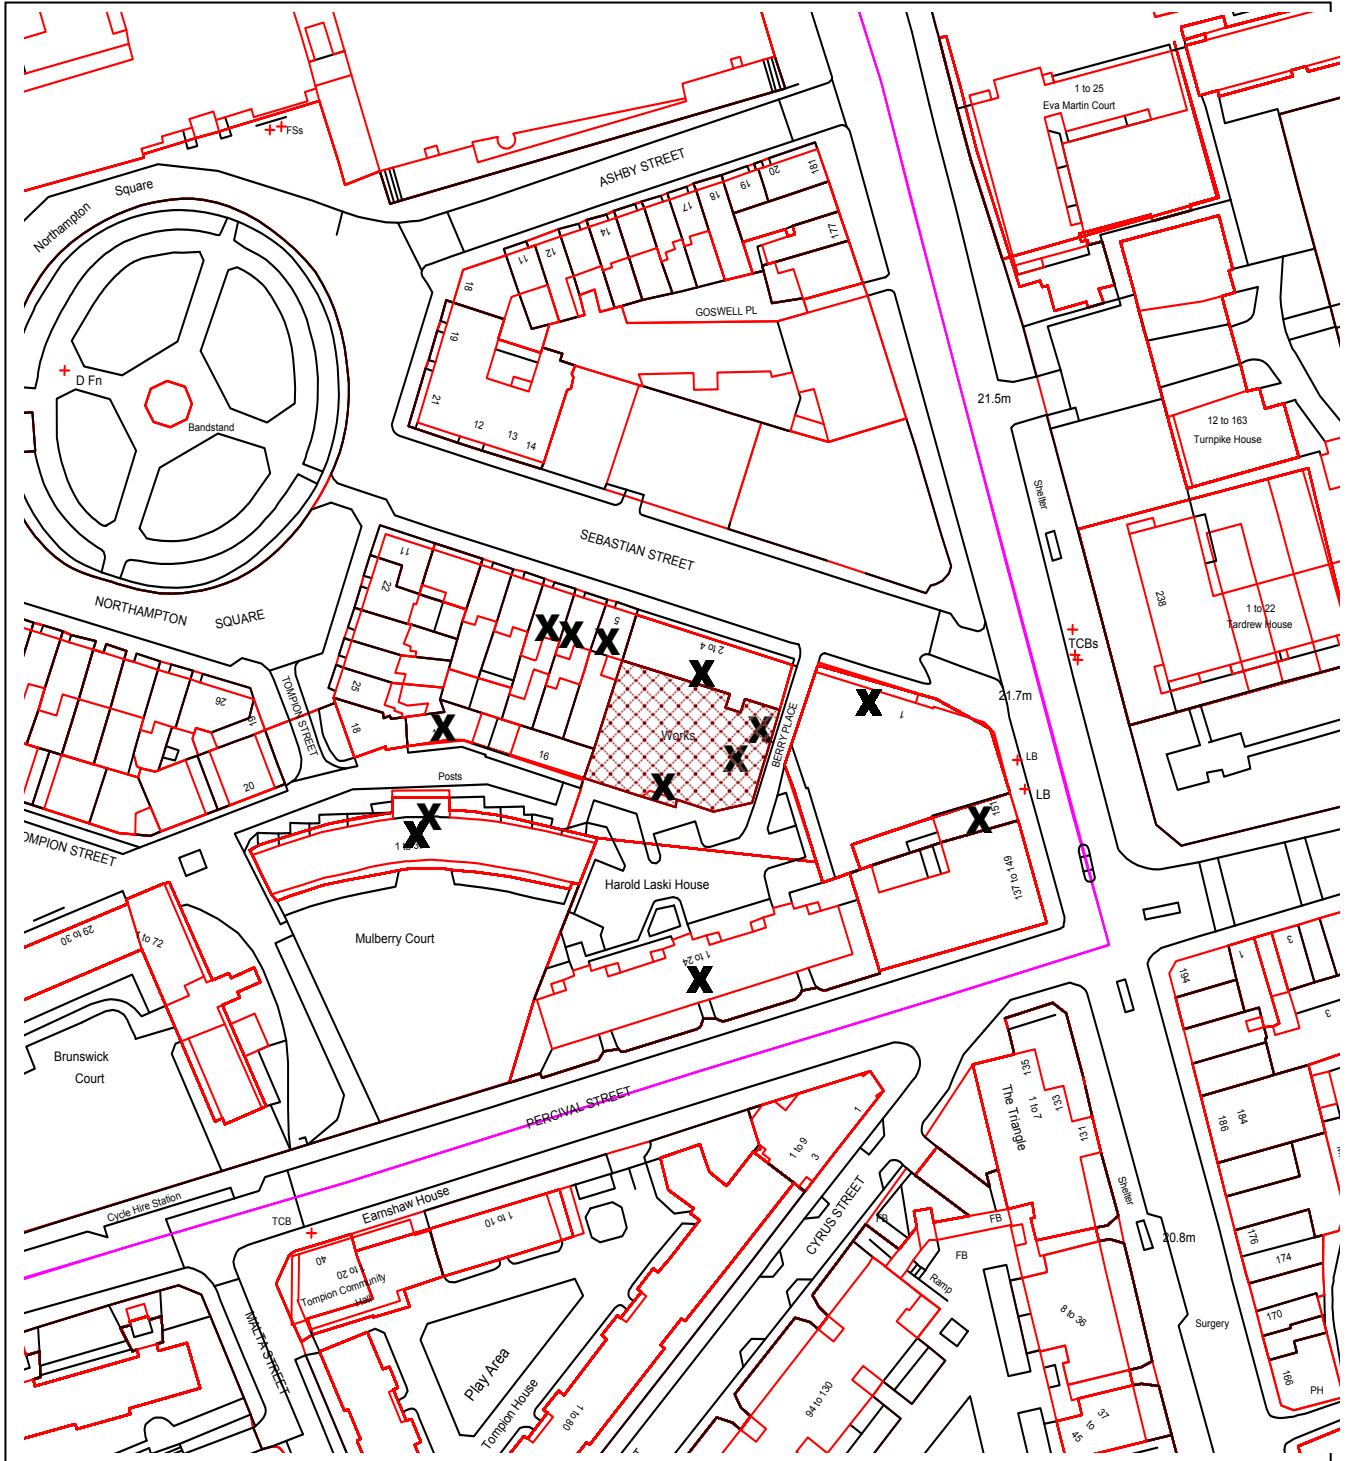

# Islington SE GIS Print Template

This material has been reproduced from Ordnance Survey digital map data with the permission of the controller of Her Majesty's Stationery Office, © Crown Copyright.  
P2018/1799/FUL