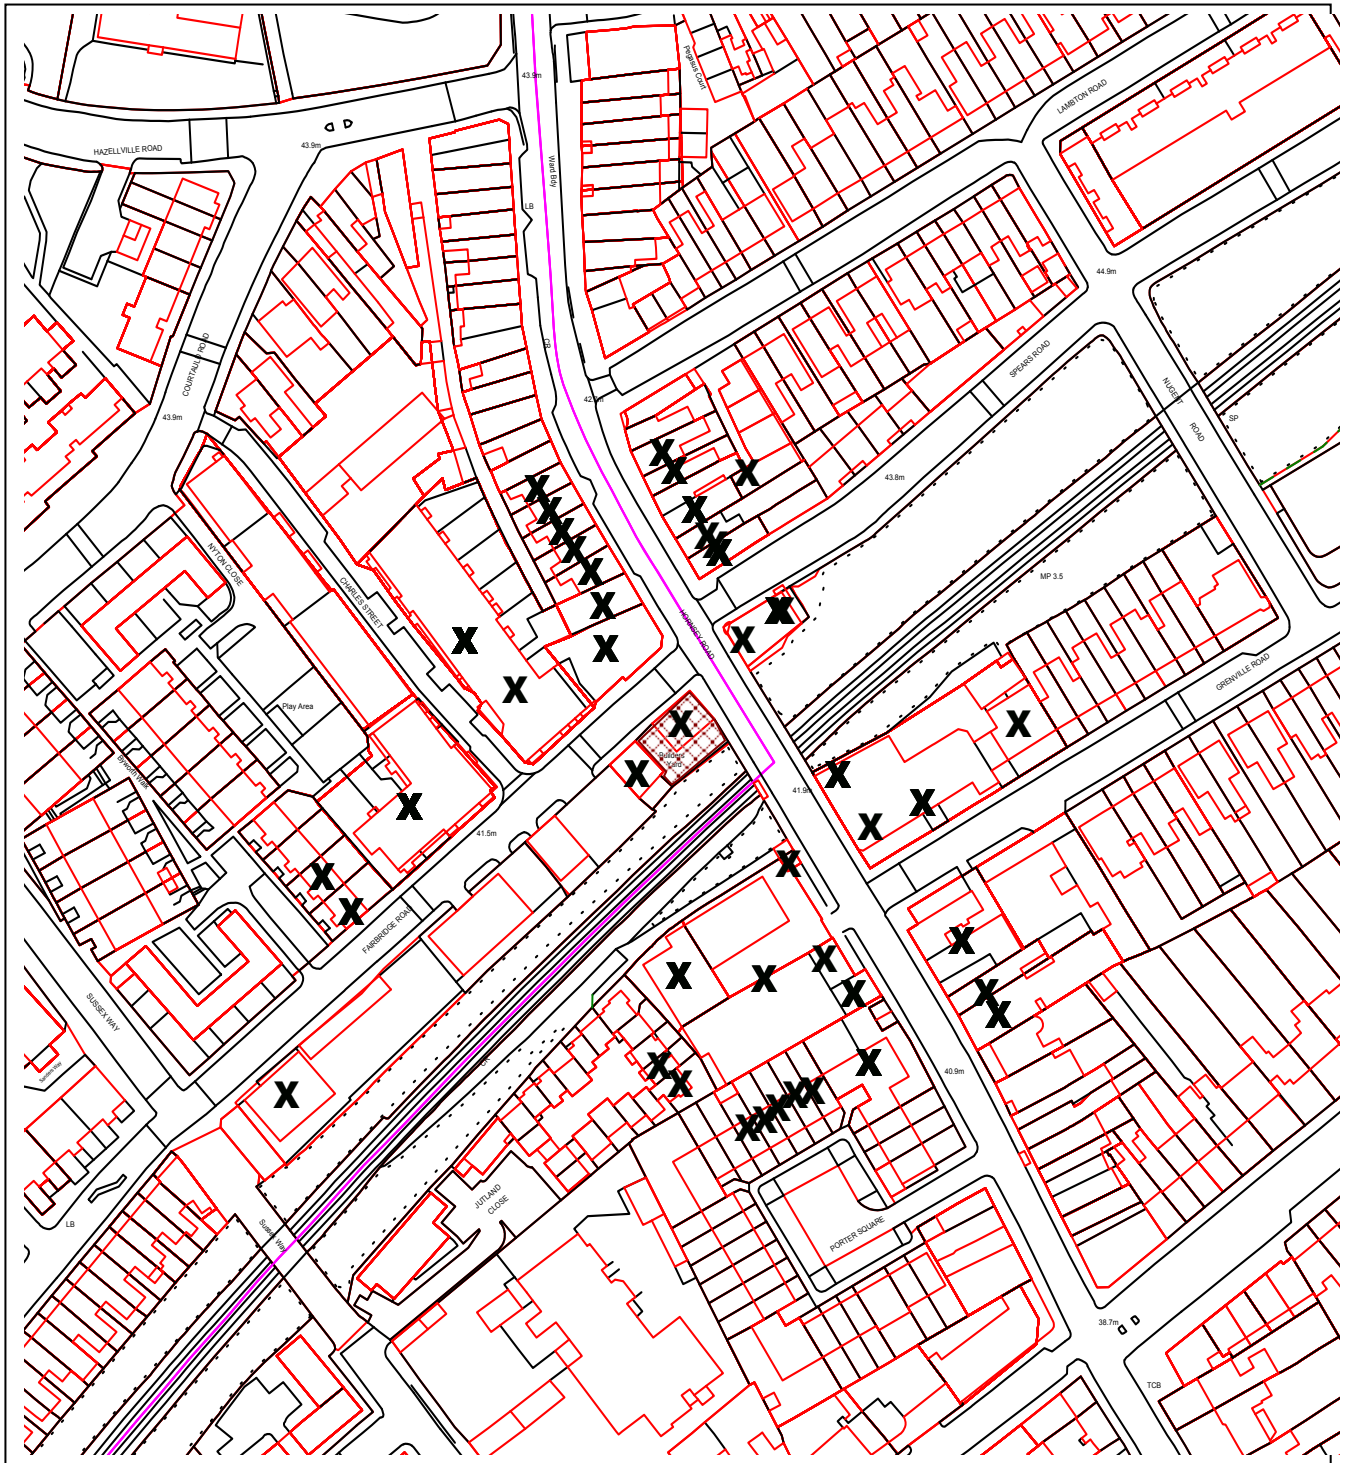

# Islington SE GIS Print Template

This material has been reproduced from Ordnance Survey digital map data with the permission of the controller of Her Majesty's Stationery Office, © Crown Copyright.  
P2016/4928/FUL