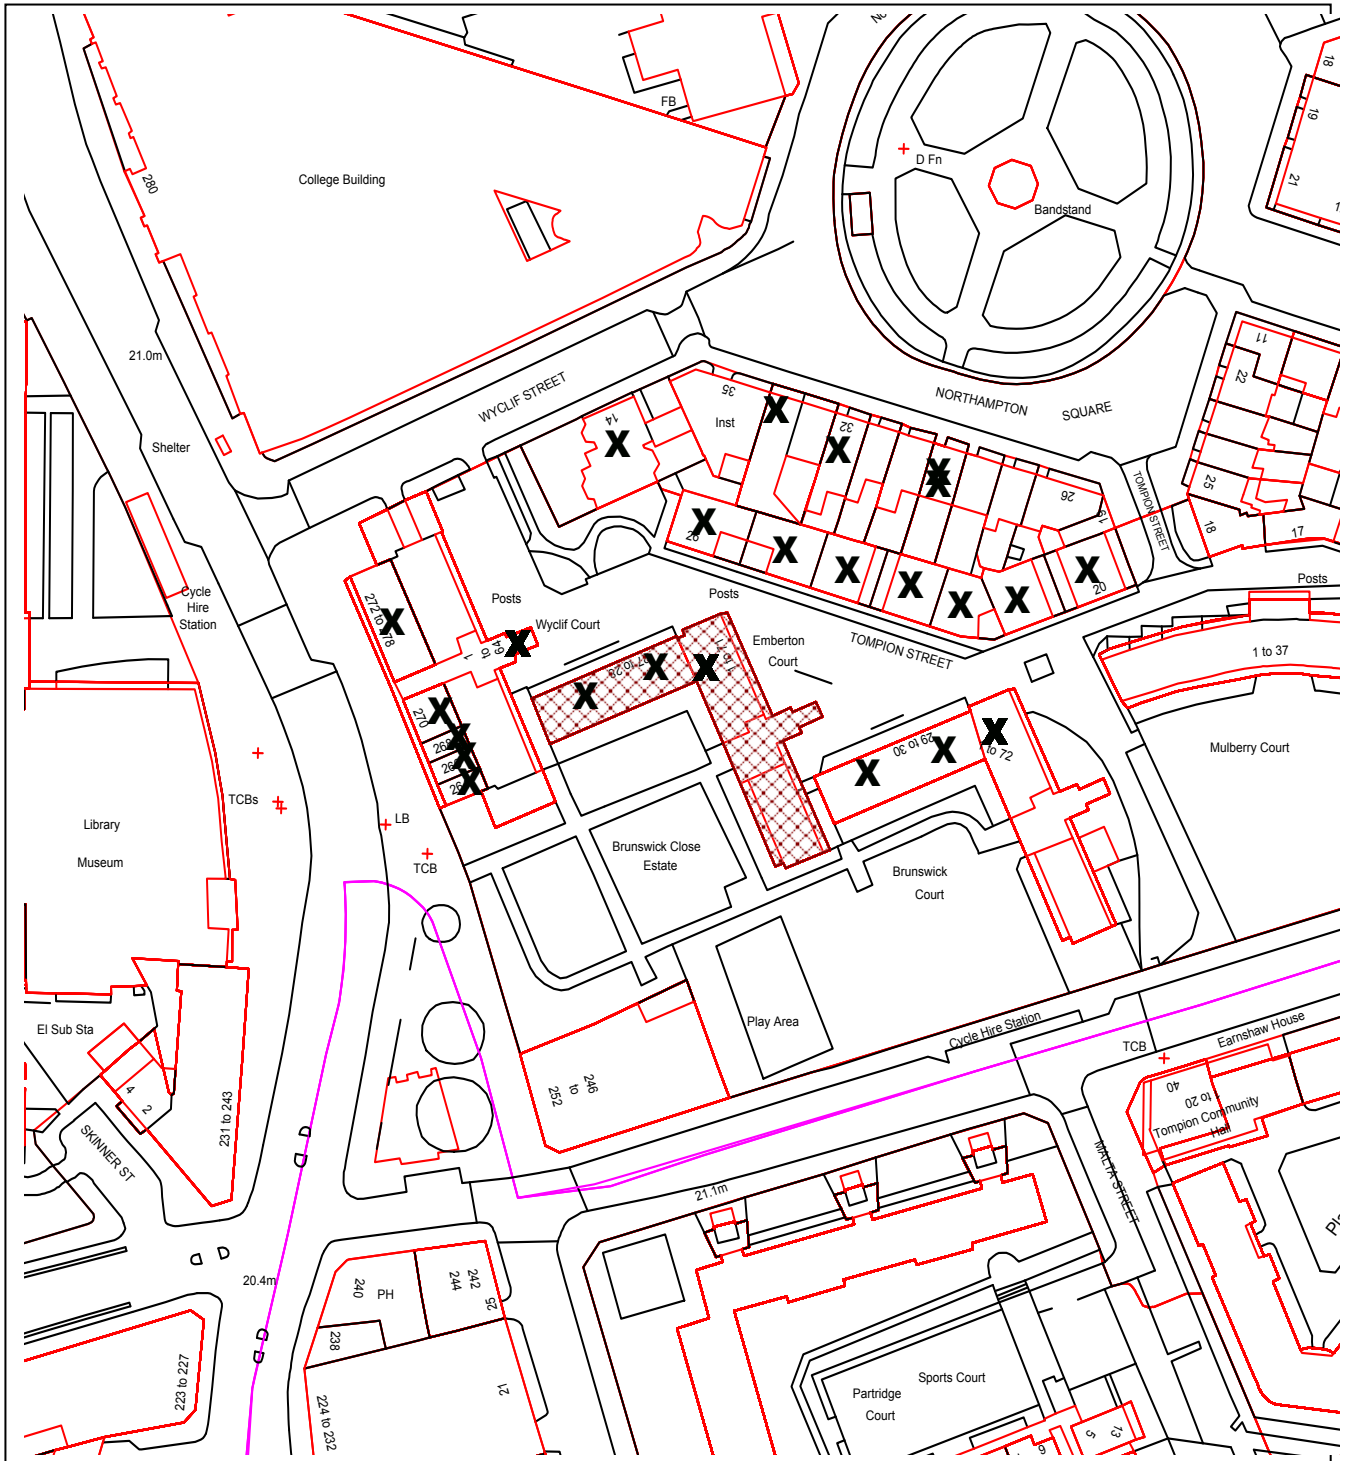

Islington SE GIS Print Template

This material has been reproduced from Ordnance Survey digital map data with the permission of the controller of Her Majesty's Stationery Office, © Crown Copyright.
P2018/2532/FUL