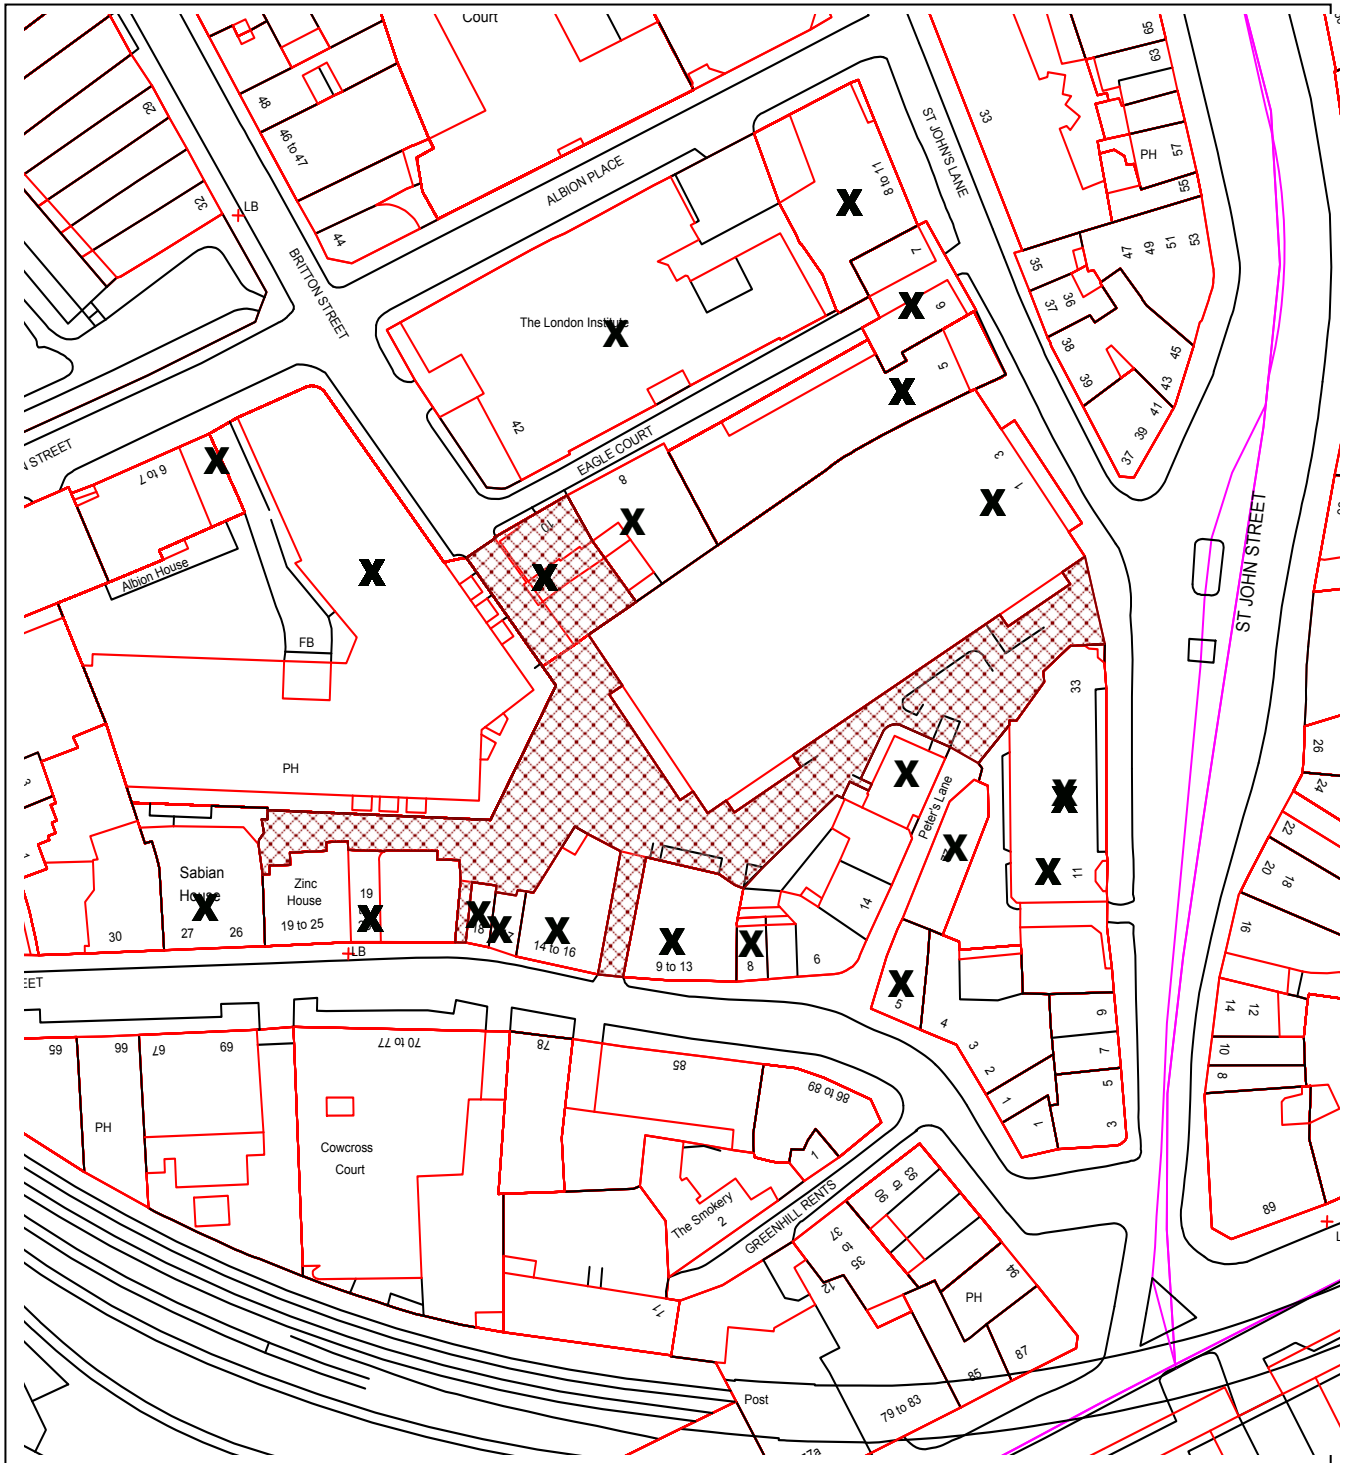

# Islington SE GIS Print Template

This material has been reproduced from Ordnance Survey digital map data with the permission of the controller of Her Majesty's Stationery Office, © Crown Copyright.  
P2019/1744/FUL