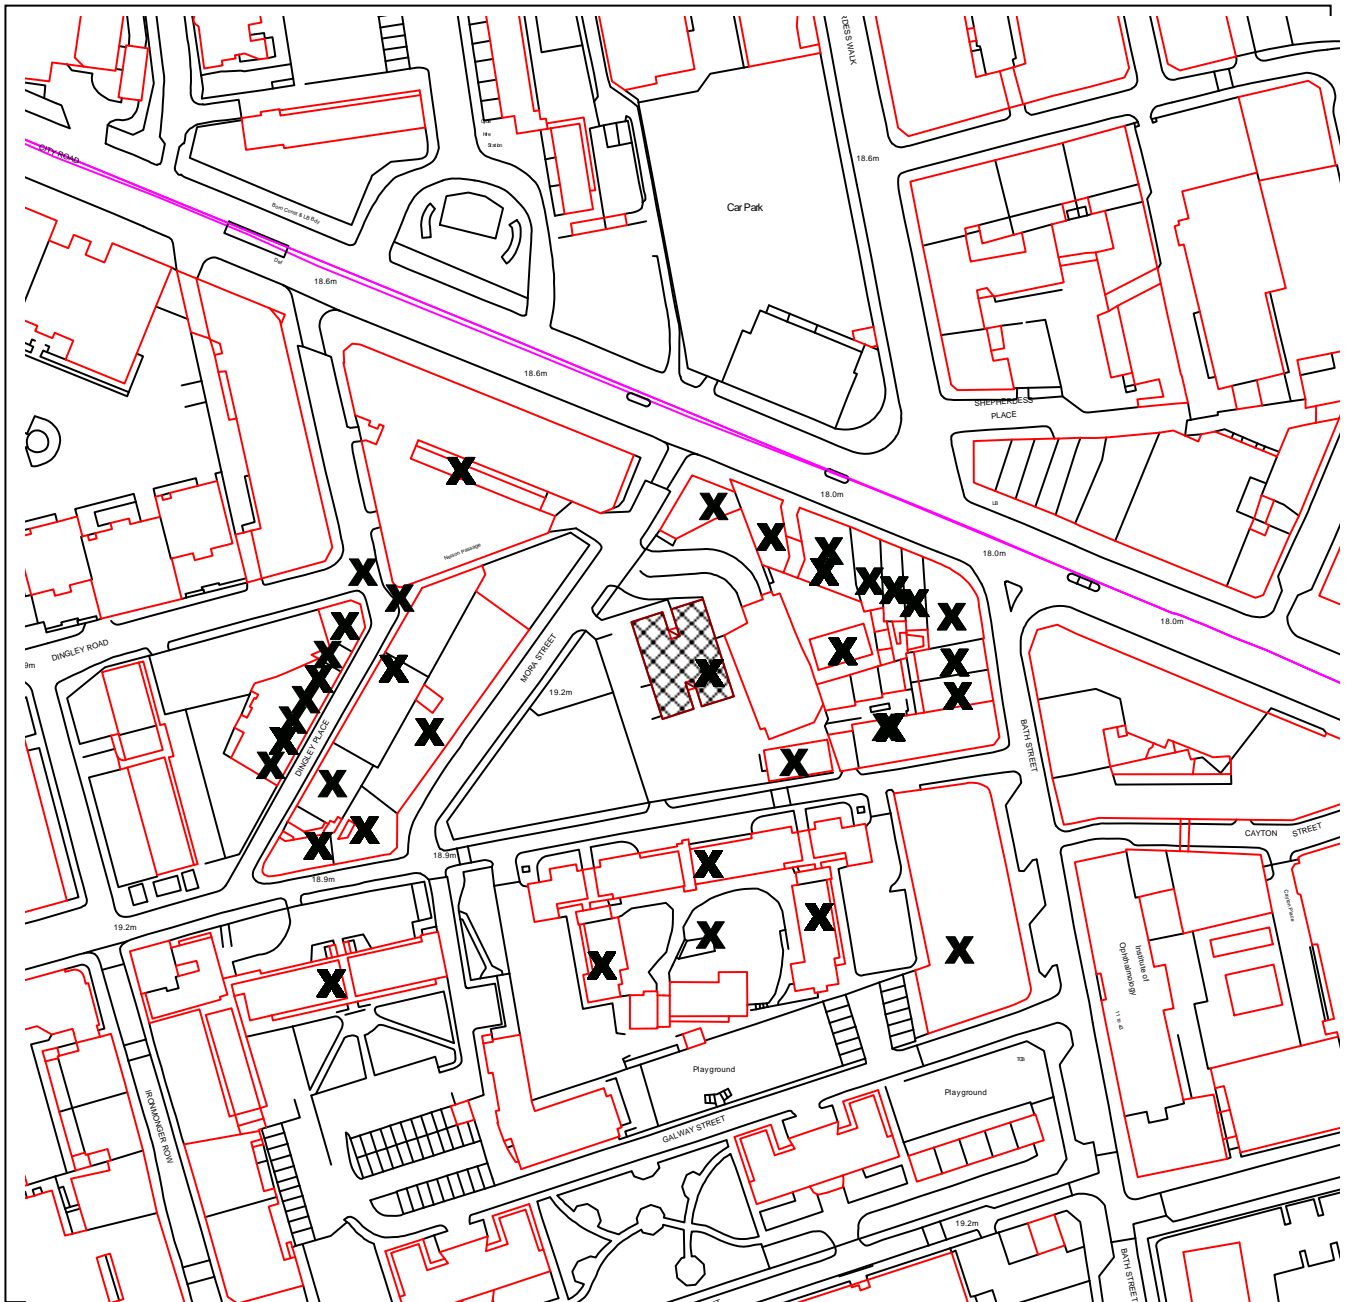

ISLINGTON

DEVELOPMENT MANAGEMENT

PLANNING APPLICATION REF NO: P2013/4624/FUL

LOCATION: 1-115 GAMBIER HOUSE MORA STREET EC1V 8EJ

SCALE: 1:1800

This map is reproduced from Ordnance Survey material with the permission of Ordnance Survey on behalf of the Controller of Her Majesty's Stationery Office © Crown copyright. Unauthorised reproduction infringes Crown copyright and may lead to prosecution or civil proceedings.
Islington Council, LA086452