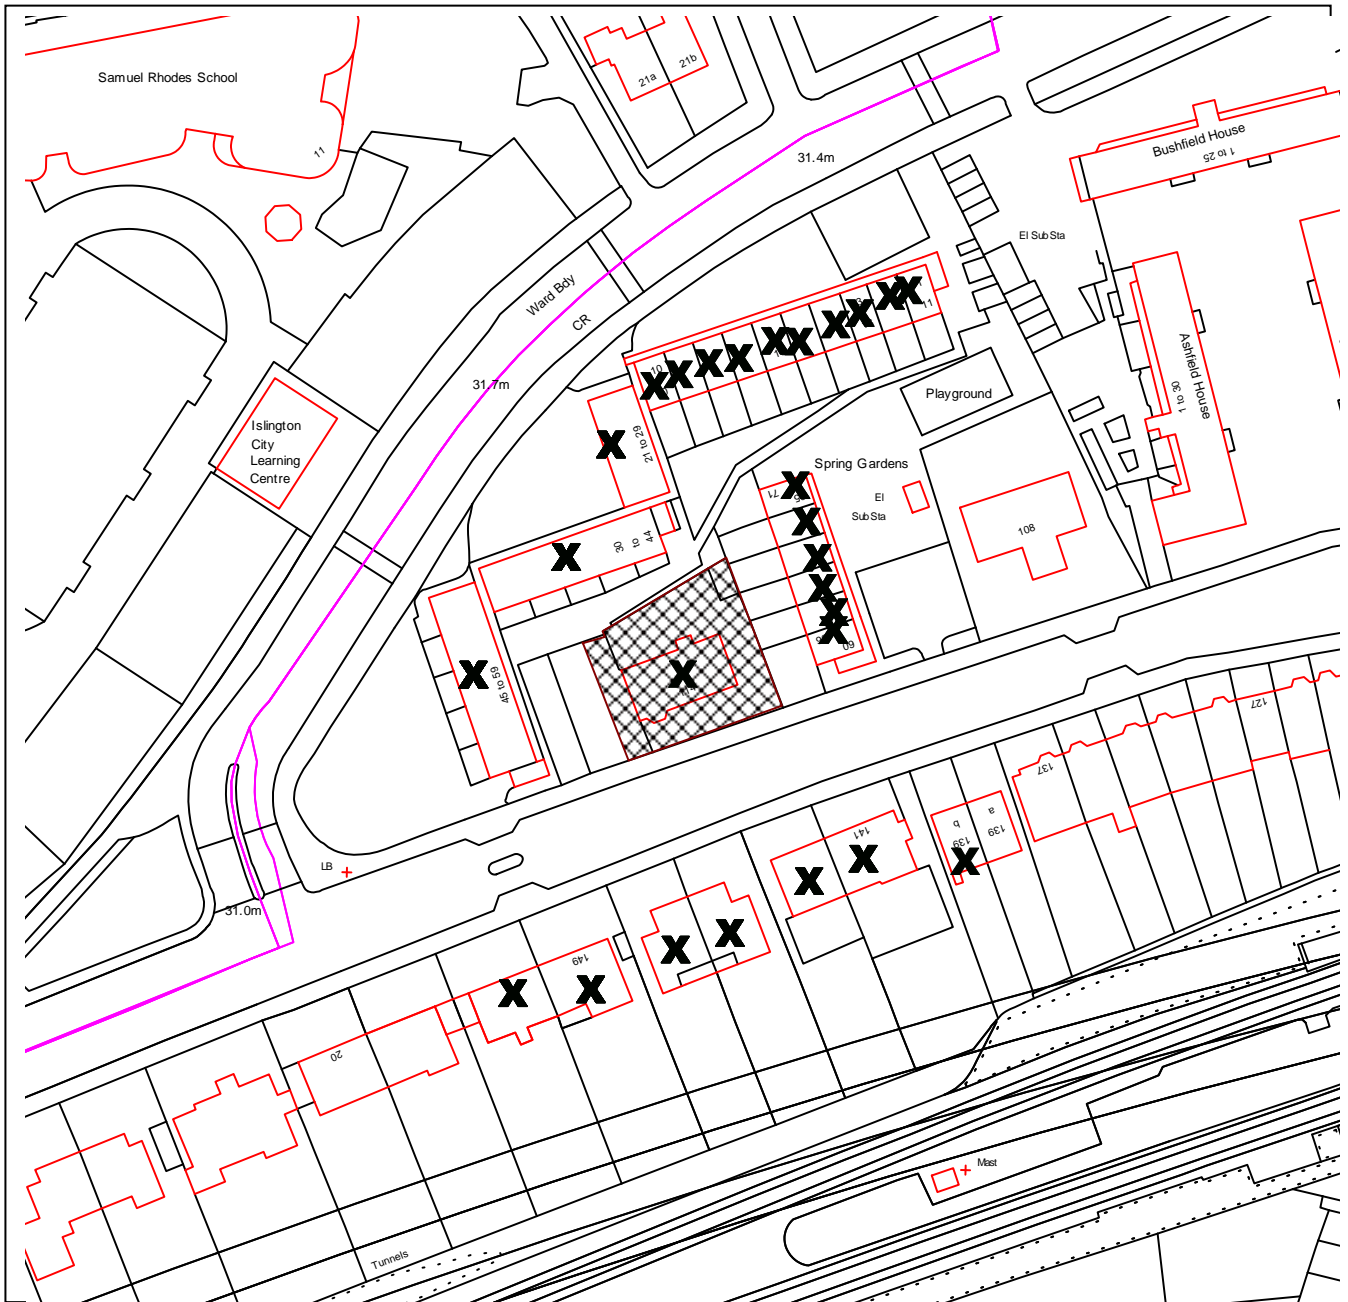

## DEVELOPMENT MANAGEMENT

PLANNING APPLICATION REF NO: P2013/2885/FUL

LOCATION: 114 GROSVENOR AVENUE, LONDON N5 2NY

SCALE: 1:1250

This map is reproduced from Ordnance Survey material with the permission of Ordnance Survey on behalf of the Controller of Her Majesty's Stationery Office © Crown copyright. Unauthorised reproduction infringes Crown copyright and may lead to prosecution or civil proceedings.  
Islington Council, LA086452