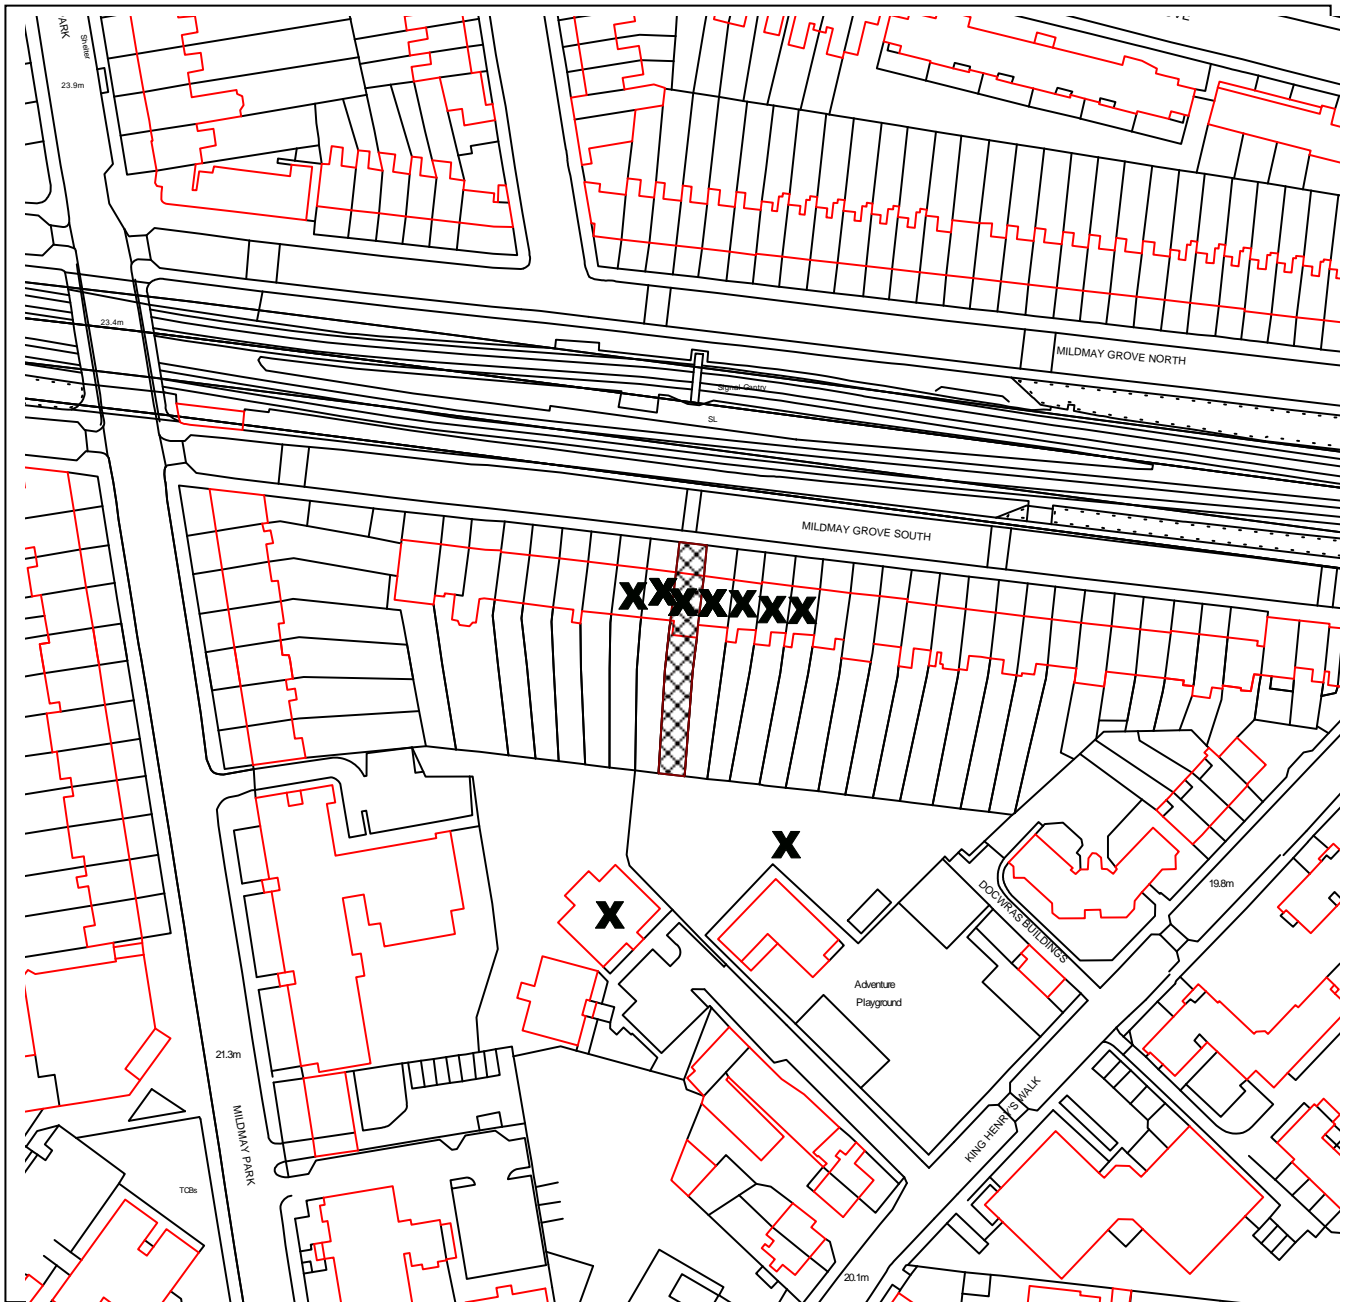

ISLINGTON

DEVELOPMENT MANAGEMENT

PLANNING APPLICATION REF NO: P2014/1750/FUL

LOCATION: 60 MILDMAY GROVE SOUTH LONDON LONDON N1
4PJ

SCALE: 1:1500

This map is reproduced from Ordnance Survey material with the permission of Ordnance Survey on behalf of the Controller of Her Majesty's Stationery Office © Crown copyright. Unauthorised reproduction infringes Crown copyright and may lead to prosecution or civil proceedings.
Islington Council, LA086452