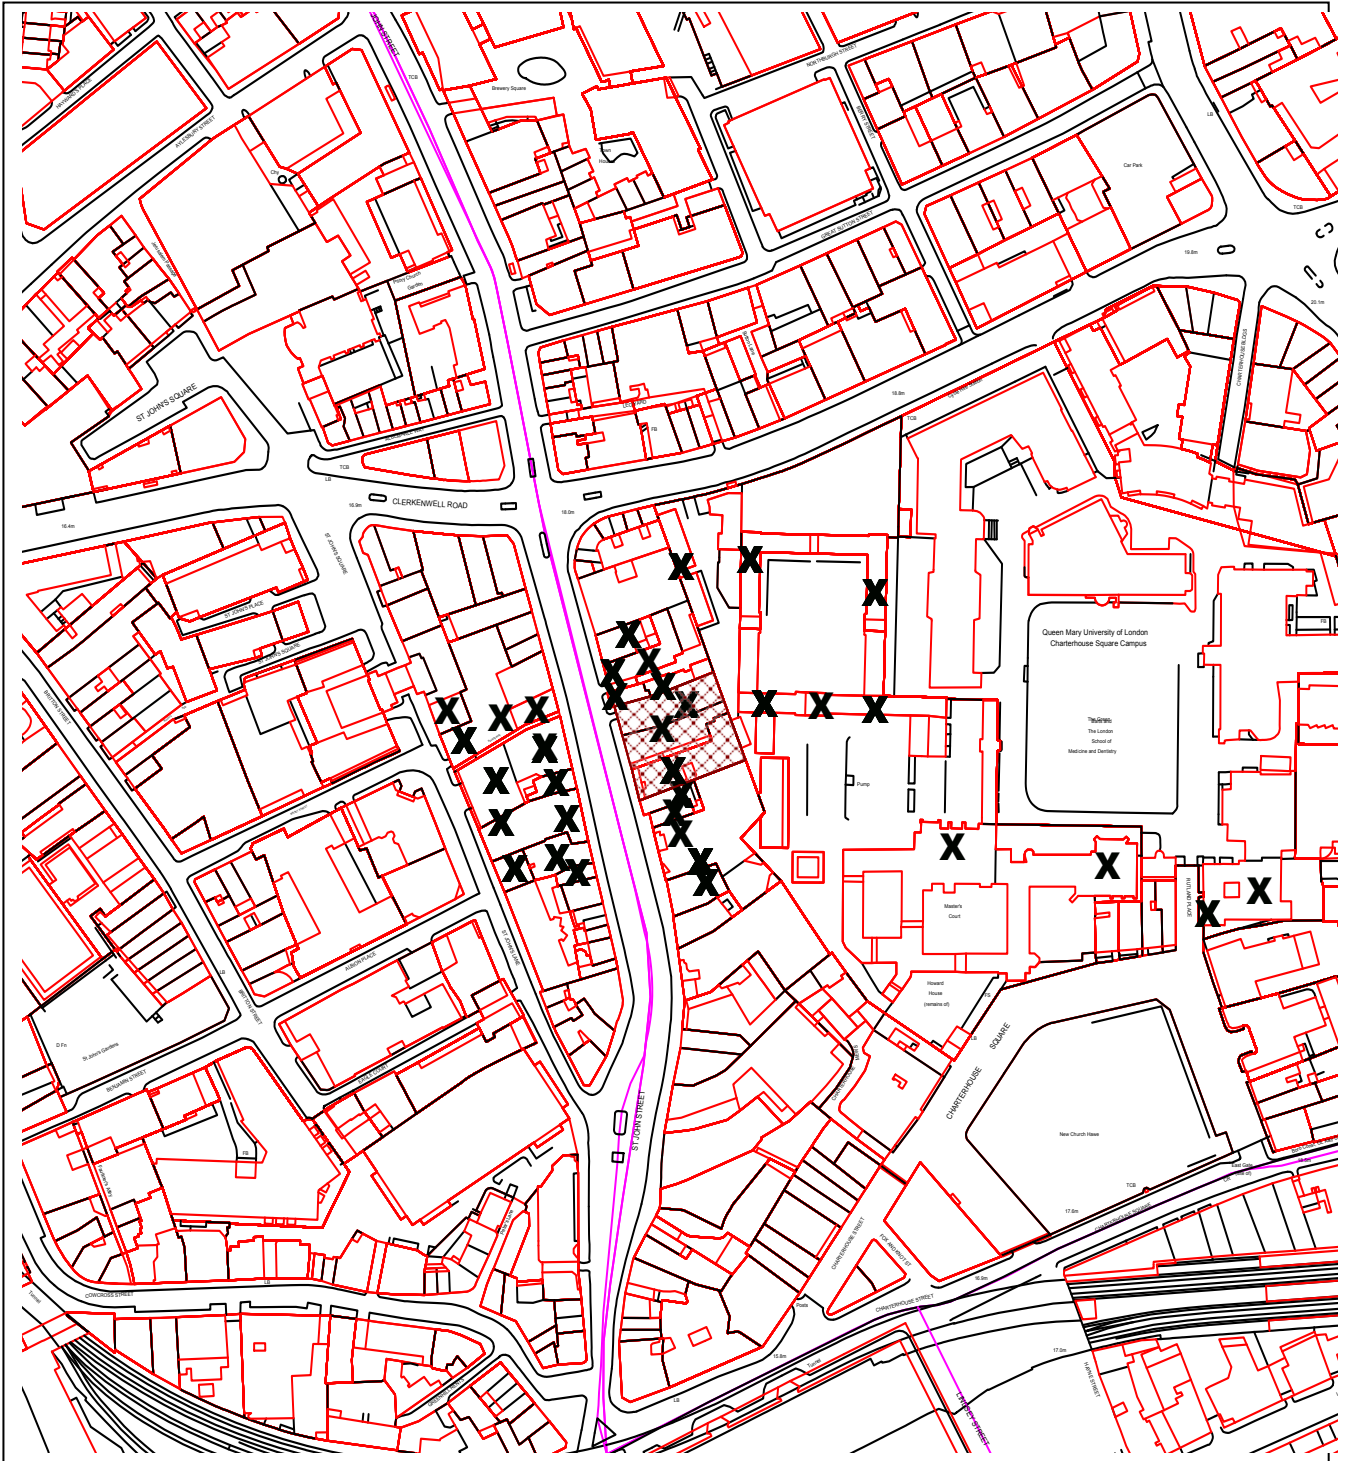

Islington SE GIS Print Template

This material has been reproduced from Ordnance Survey digital map data with the permission of the controller of Her Majesty's Stationery Office, © Crown Copyright.
P2018/1580/FUL