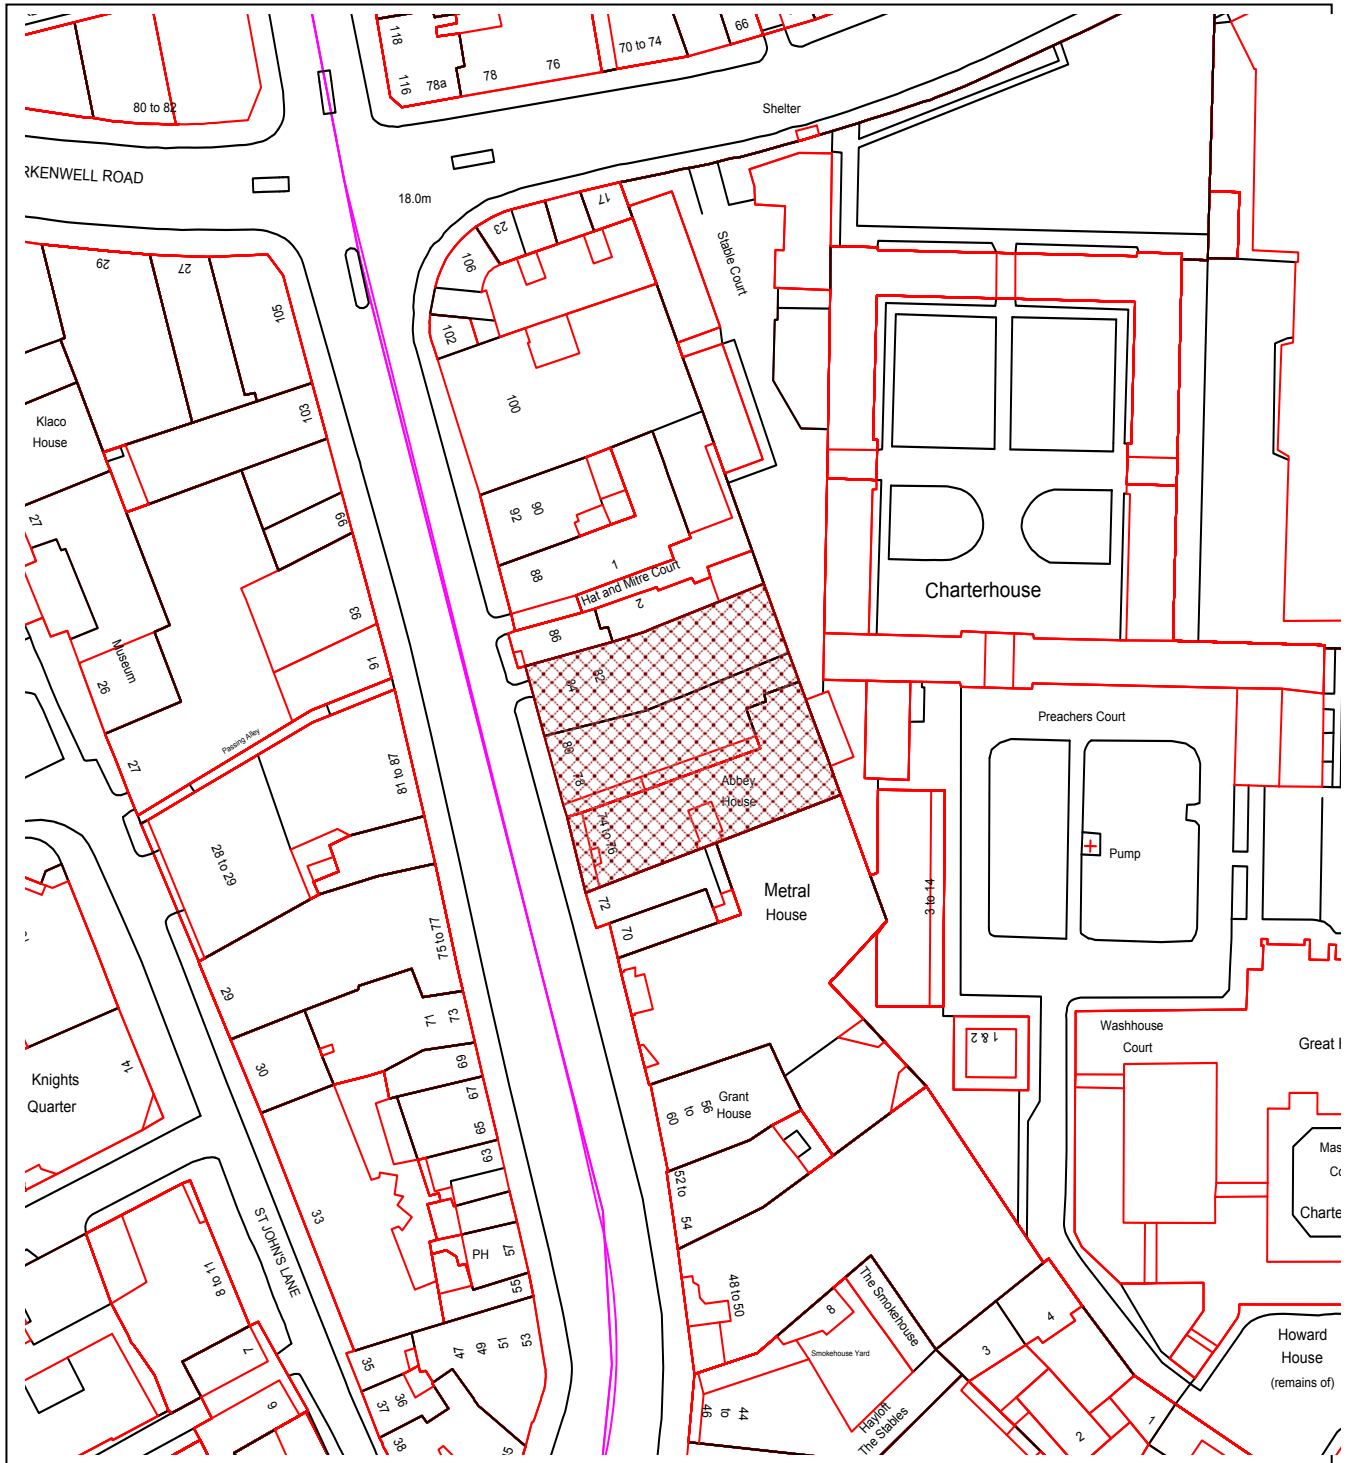

# Islington SE GIS Print Template

This material has been reproduced from Ordnance Survey digital map data with the permission of the controller of Her Majesty's Stationery Office, © Crown Copyright.  
P2018/1580/FUL