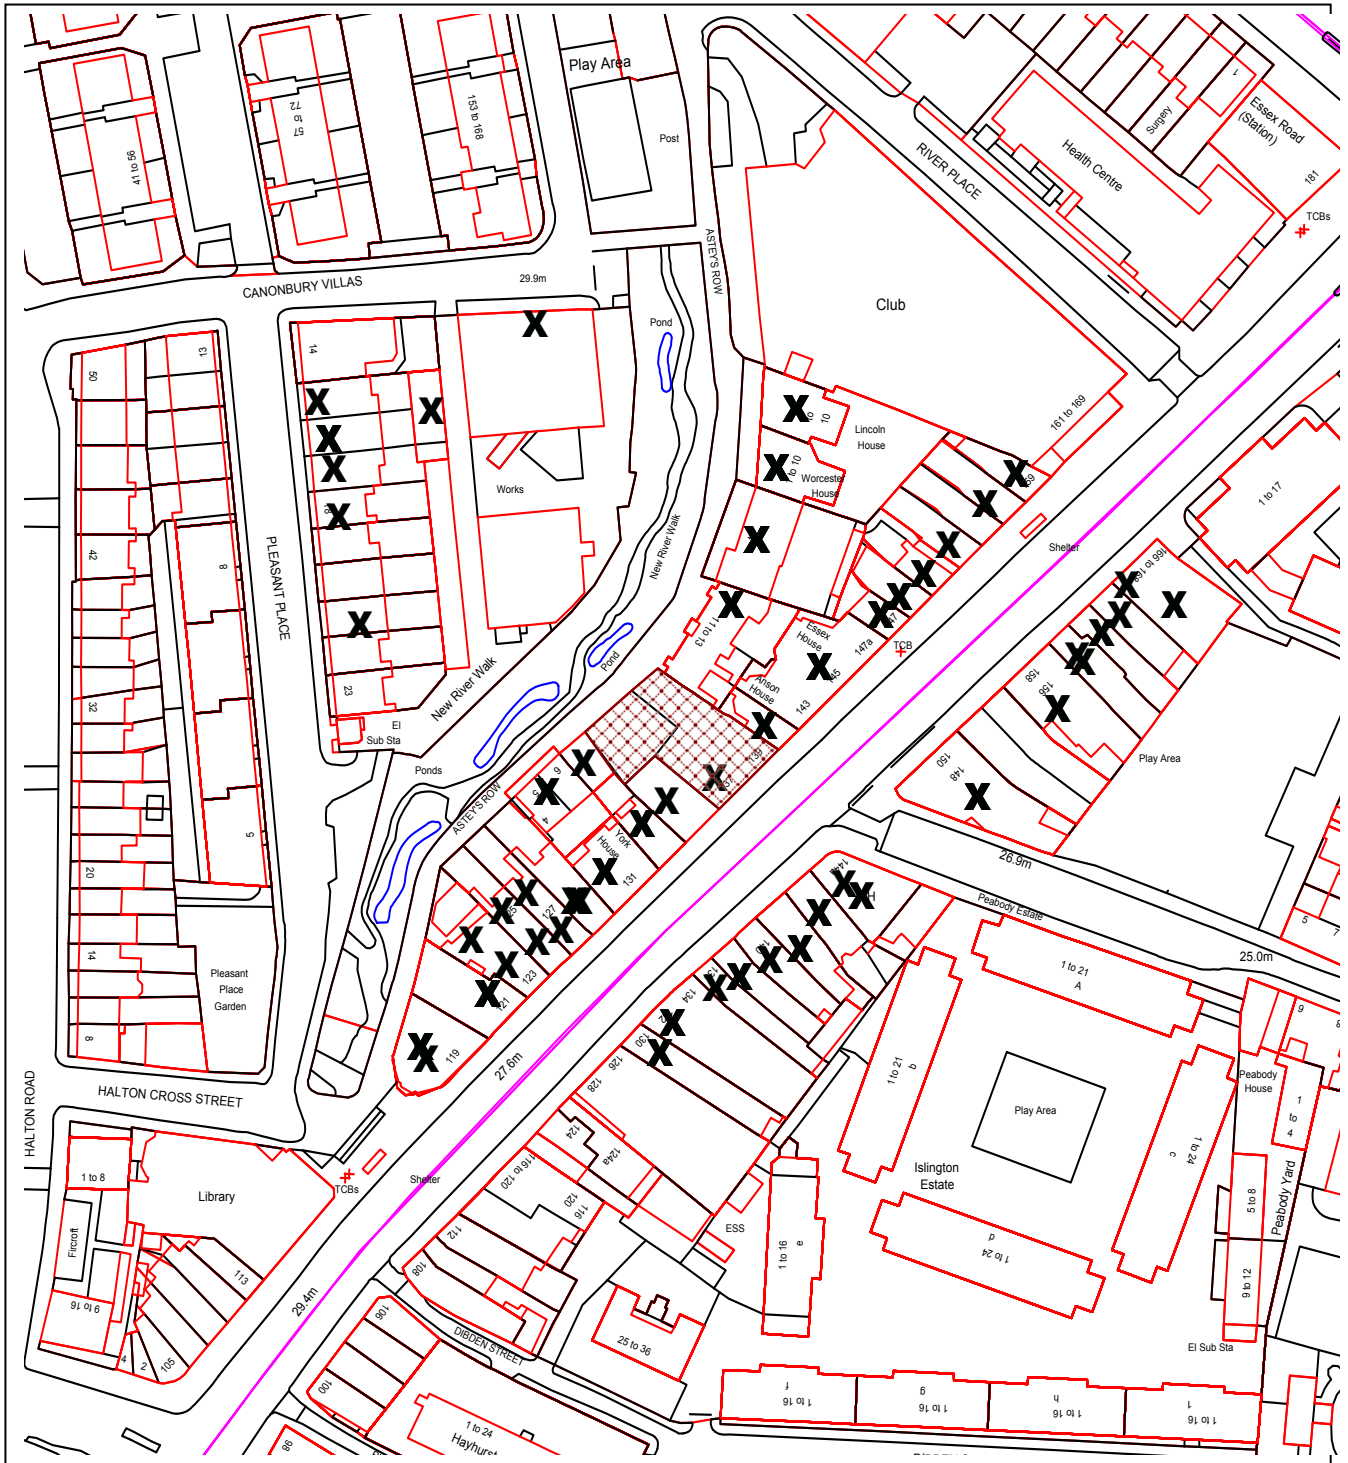

# Islington SE GIS Print Template

This material has been reproduced from Ordnance Survey digital map data with the permission of the controller of Her Majesty's Stationery Office, © Crown Copyright.  
P2018/4159/FUL