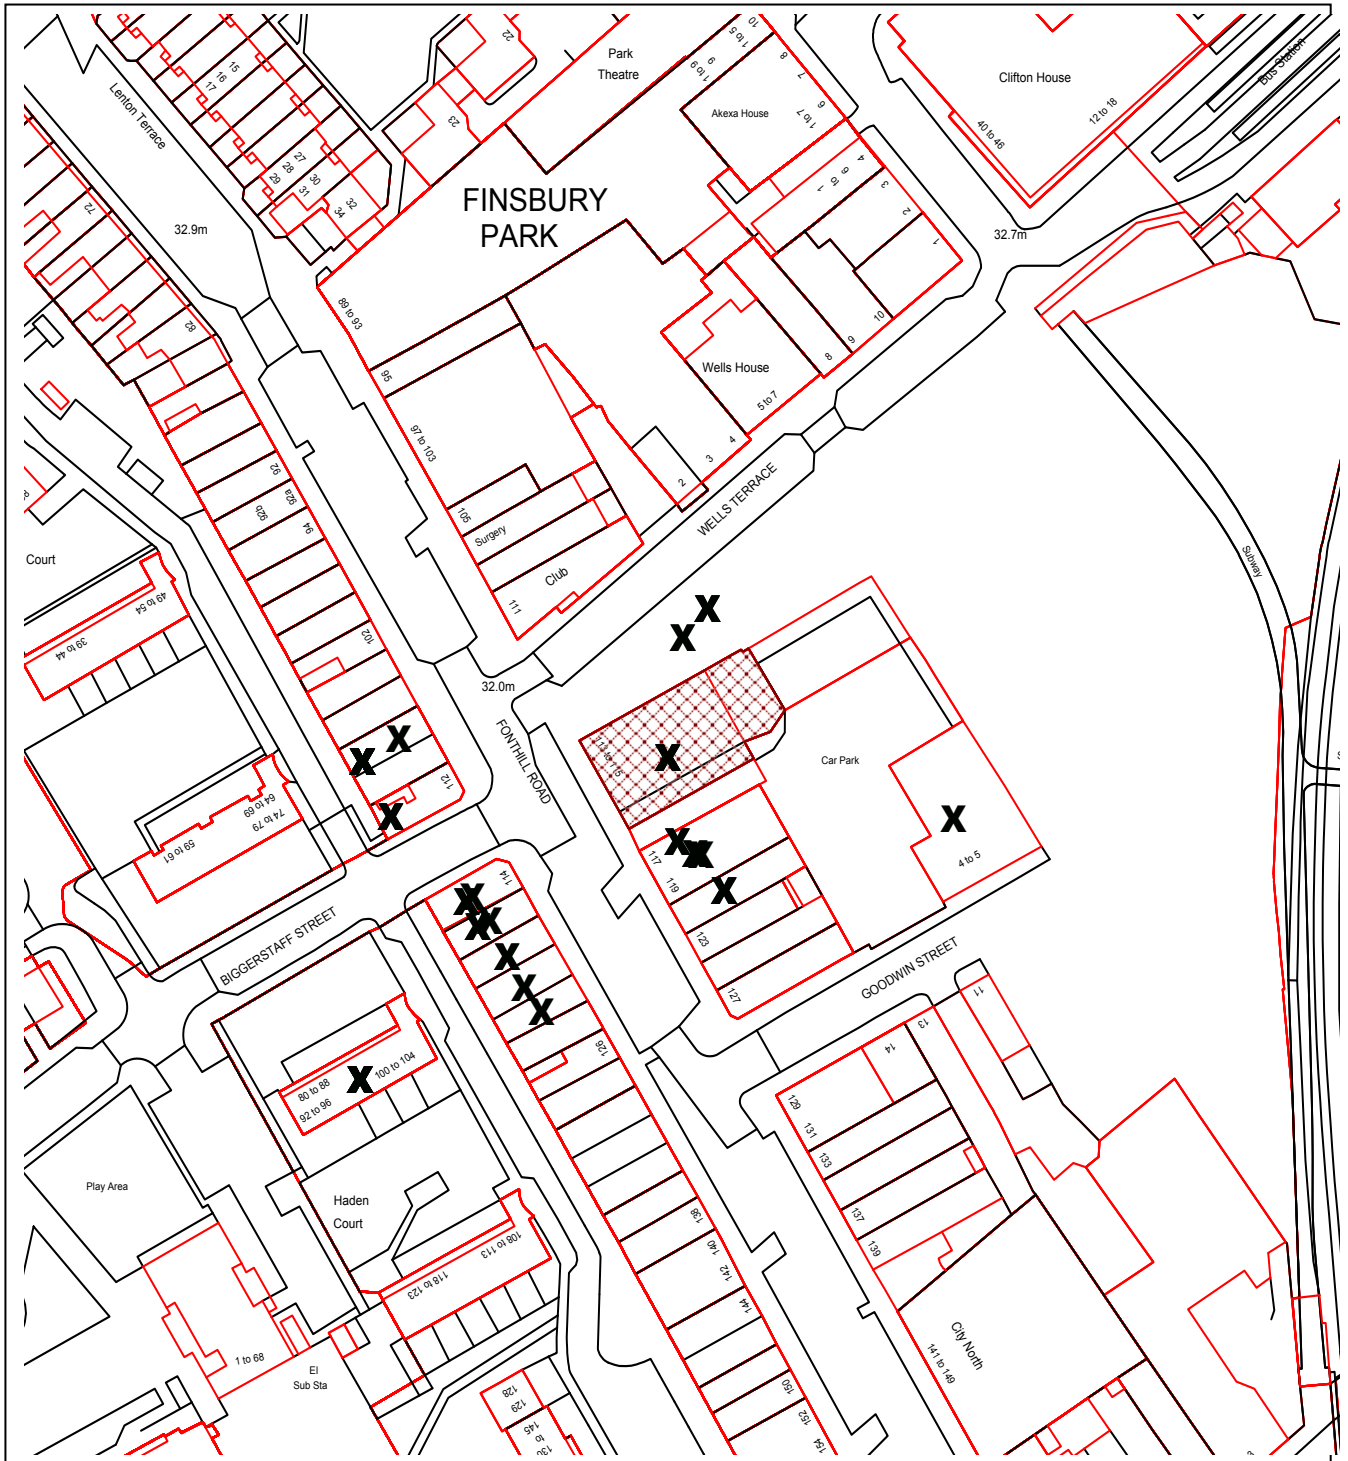

# Islington SE GIS Print Template

This material has been reproduced from Ordnance Survey digital map data with the permission of the controller of Her Majesty's Stationery Office, © Crown Copyright.  
P2020/0217/FUL