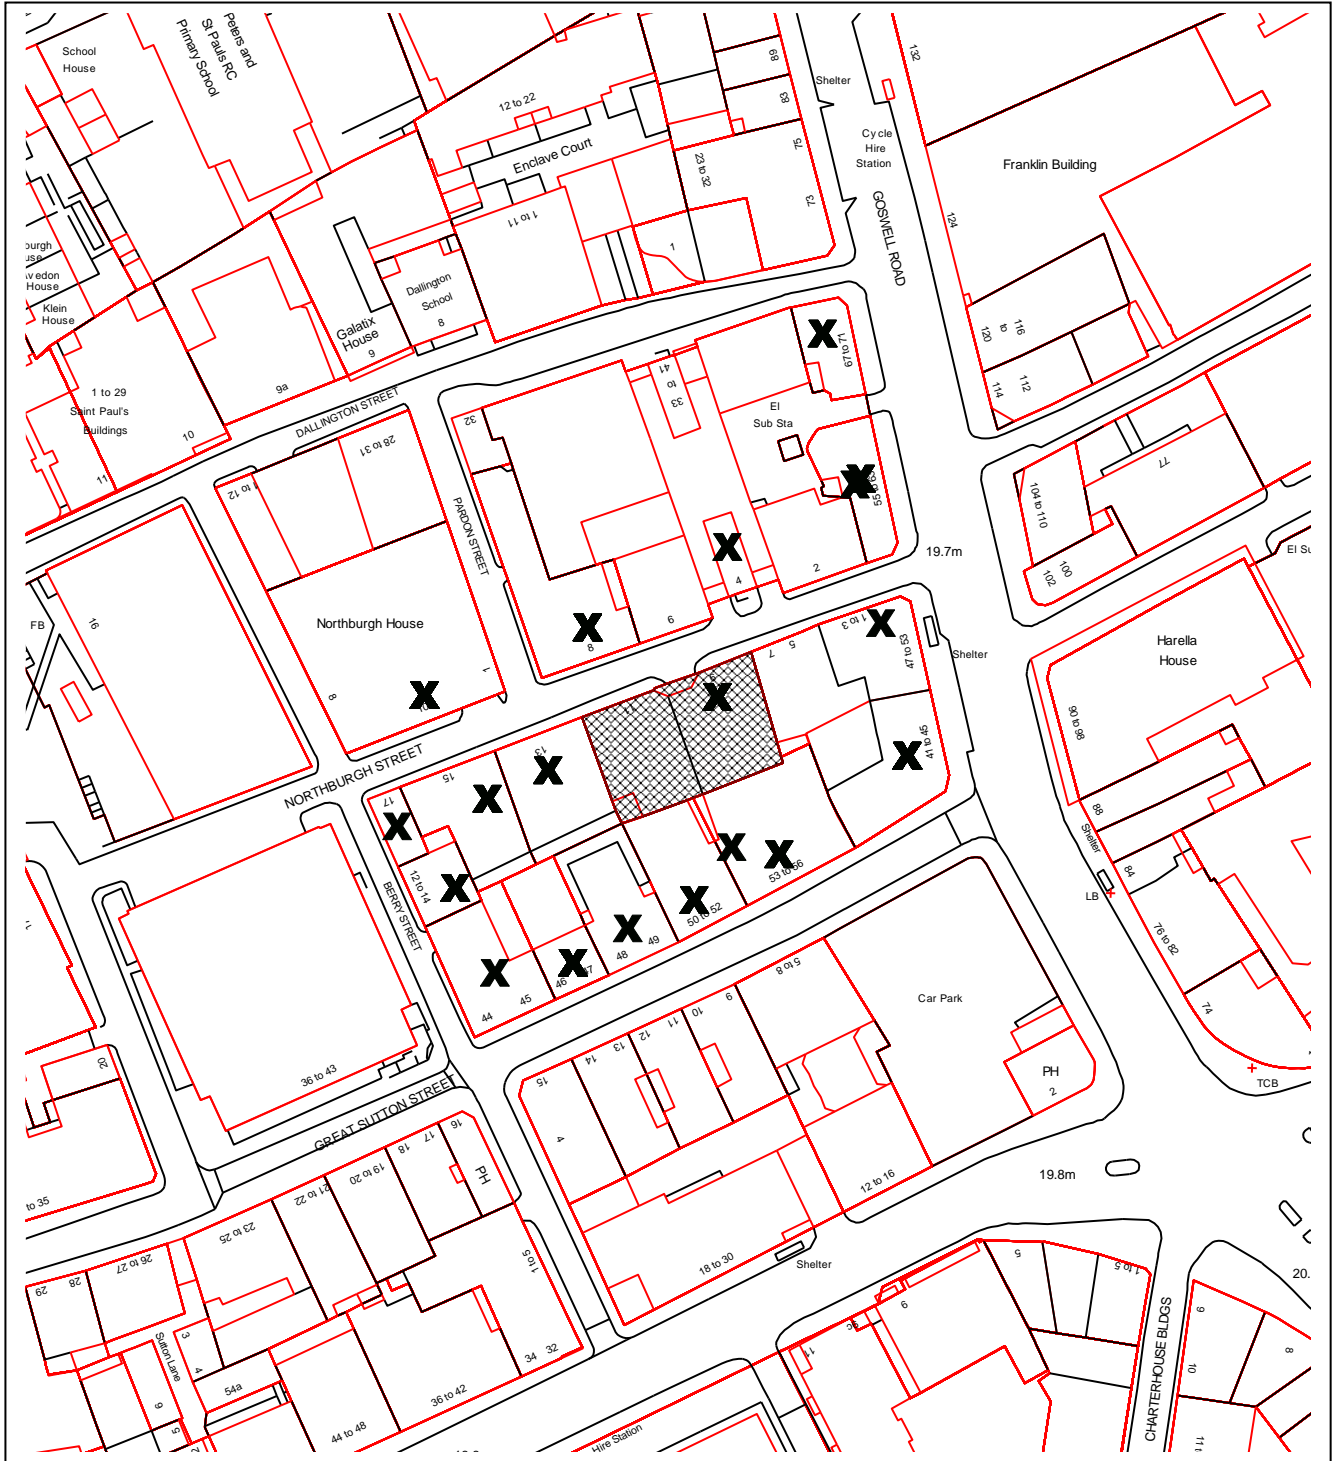

Islington SE GIS Print Template

This material has been reproduced from Ordnance Survey digital map data with the permission of the controller of Her Majesty's Stationery Office, © Crown Copyright.
P2020/1542/FUL