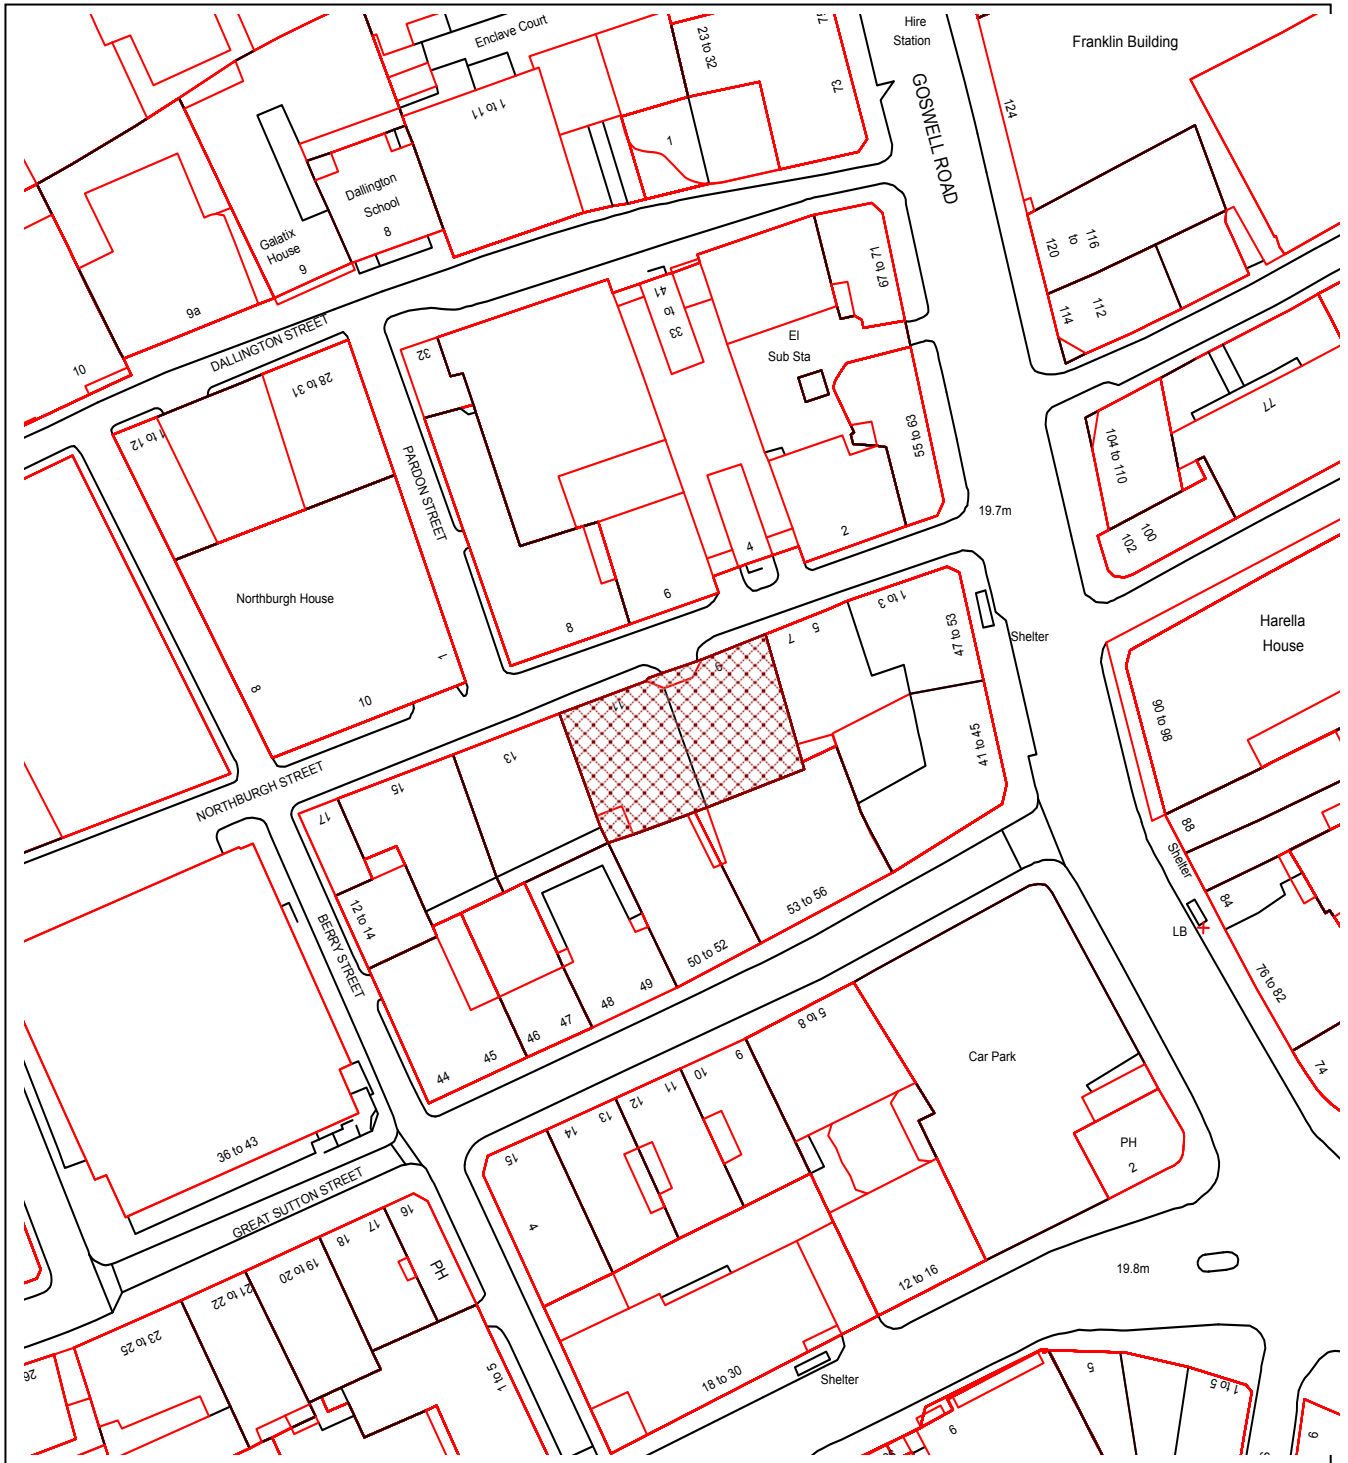

Islington SE GIS Print Template

This material has been reproduced from Ordnance Survey digital map data with the permission of the controller of Her Majesty's Stationery Office, © Crown Copyright.
P2020/1515/FUL