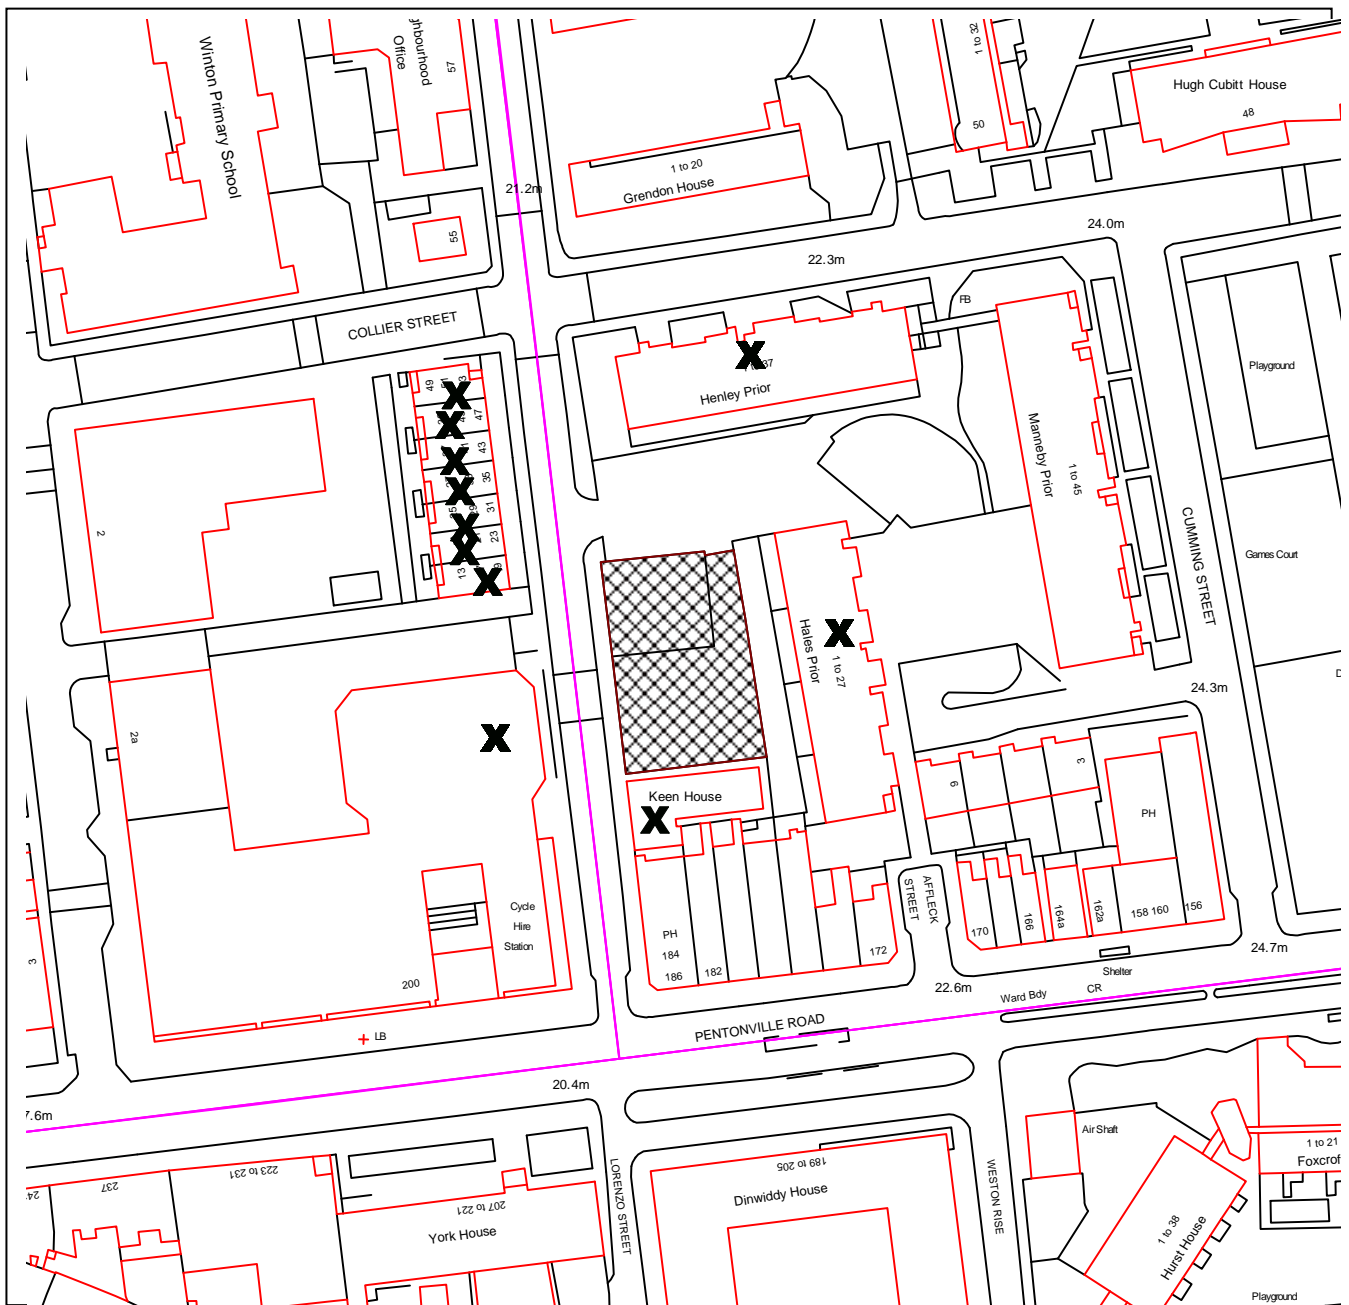

ISLINGTON

DEVELOPMENT MANAGEMENT

PLANNING APPLICATION REF NO: P2014/2842/FUL

LOCATION: 10-22 CALSHOT STREET, LONDON, N1 9DA

SCALE: 1:1250

This map is reproduced from Ordnance Survey material with the permission of Ordnance Survey on behalf of the Controller of Her Majesty's Stationery Office © Crown copyright. Unauthorised reproduction infringes Crown copyright and may lead to prosecution or civil proceedings.
Islington Council, LA086452