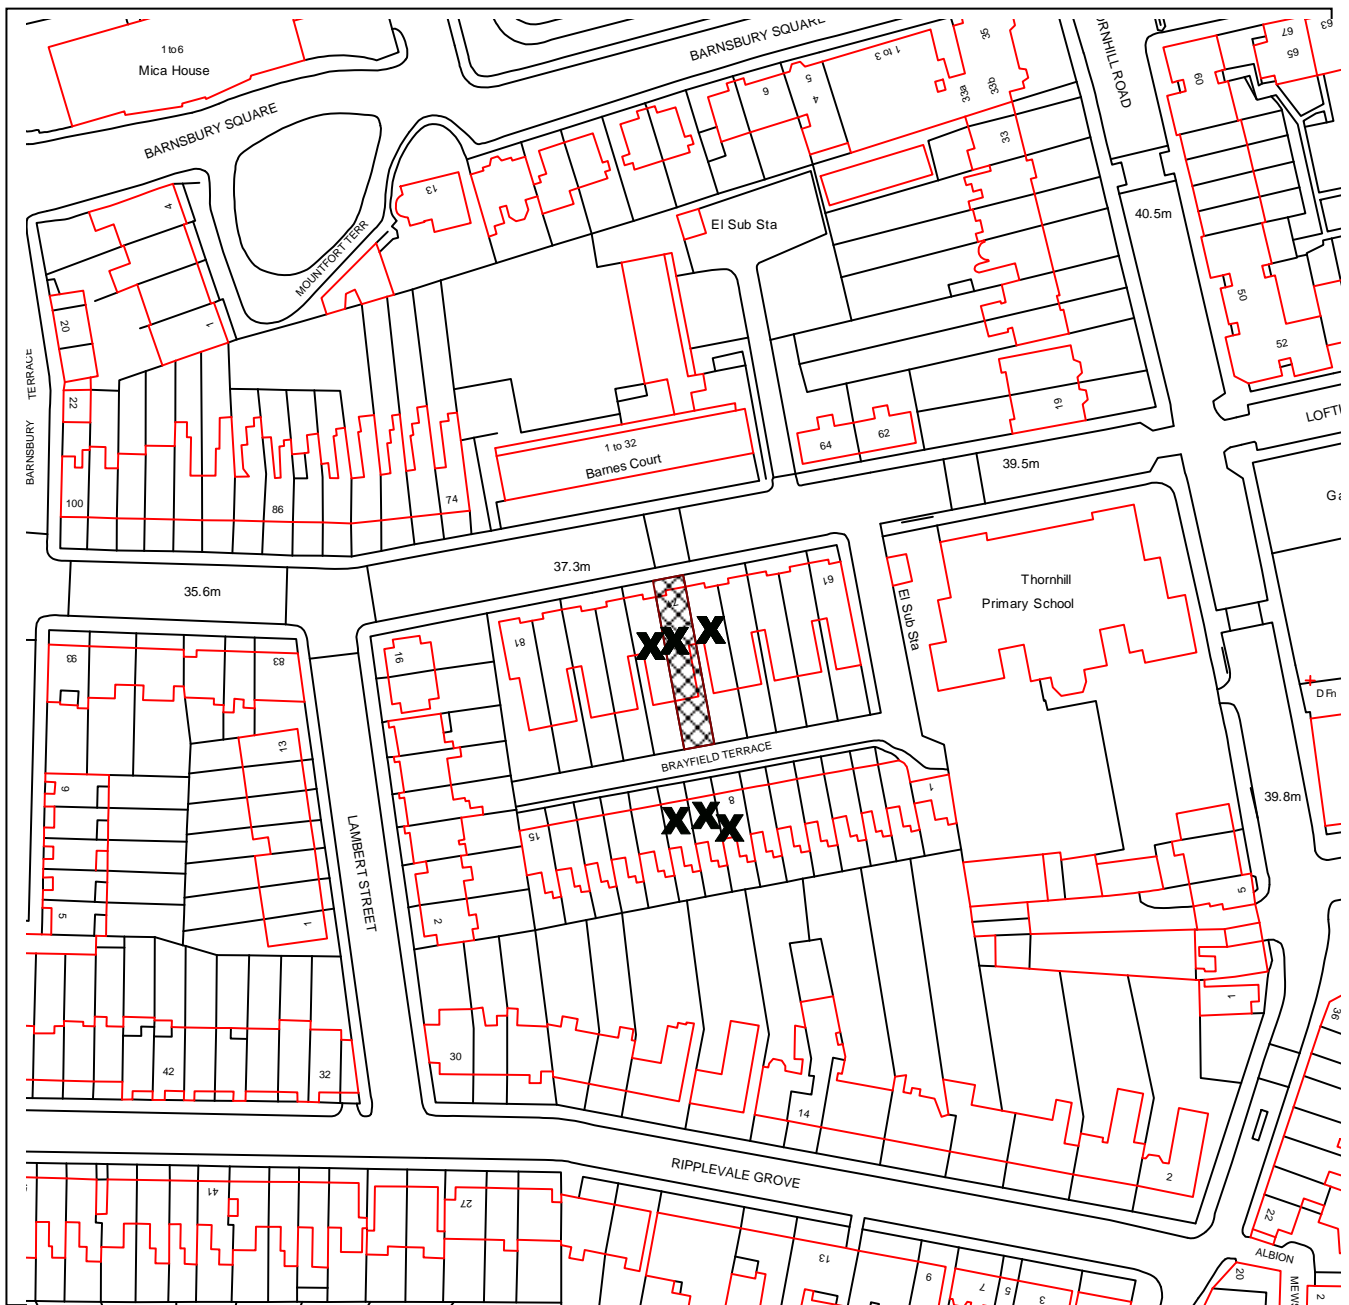

ISLINGTON

DEVELOPMENT MANAGEMENT

PLANNING APPLICATION REF NO: P2014/2948/FUL

LOCATION: FLAT A, 71 LOFTING ROAD, LONDON, N1 1JA

SCALE: 1:1250

This map is reproduced from Ordnance Survey material with the permission of Ordnance Survey on behalf of the Controller of Her Majesty's Stationery Office © Crown copyright. Unauthorised reproduction infringes Crown copyright and may lead to prosecution or civil proceedings.
Islington Council, LA086452