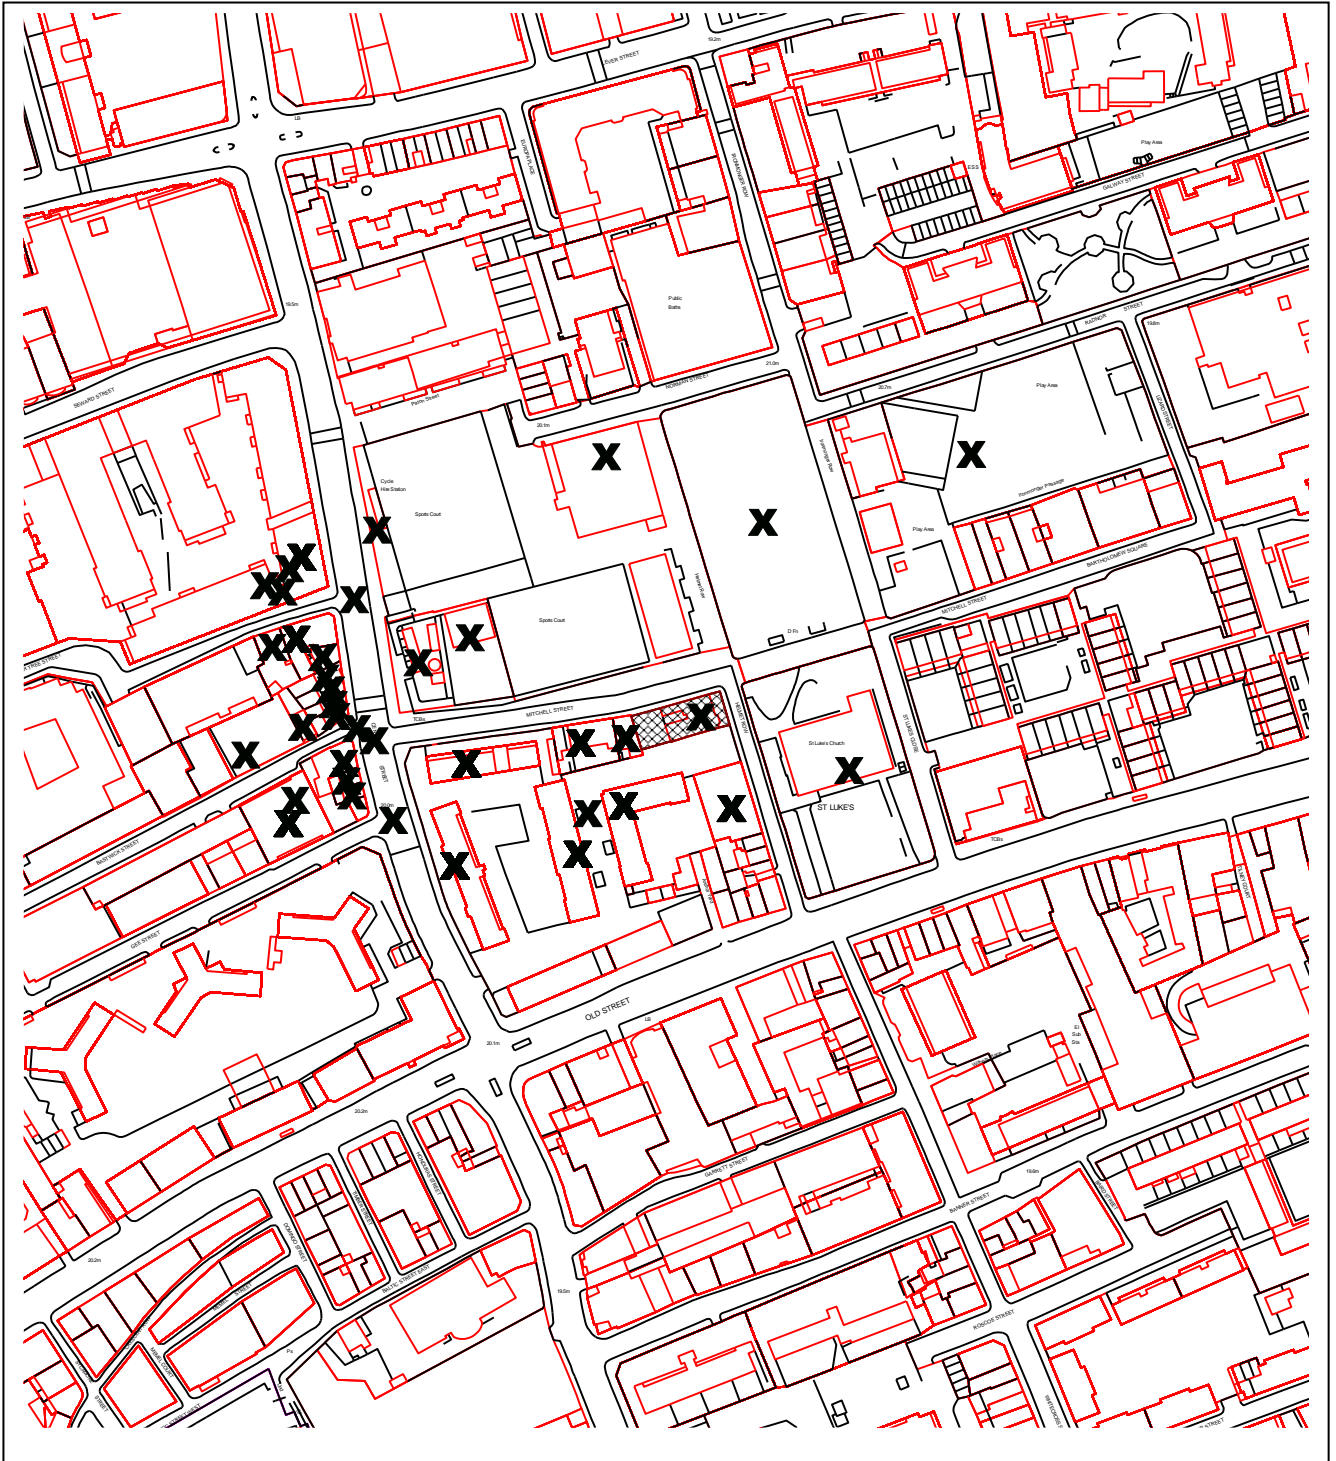

Islington SE GIS Print Template

This material has been reproduced from Ordnance Survey digital map data with the permission of the controller of Her Majesty's Stationery Office, © Crown Copyright.
P2021/0613/FUL