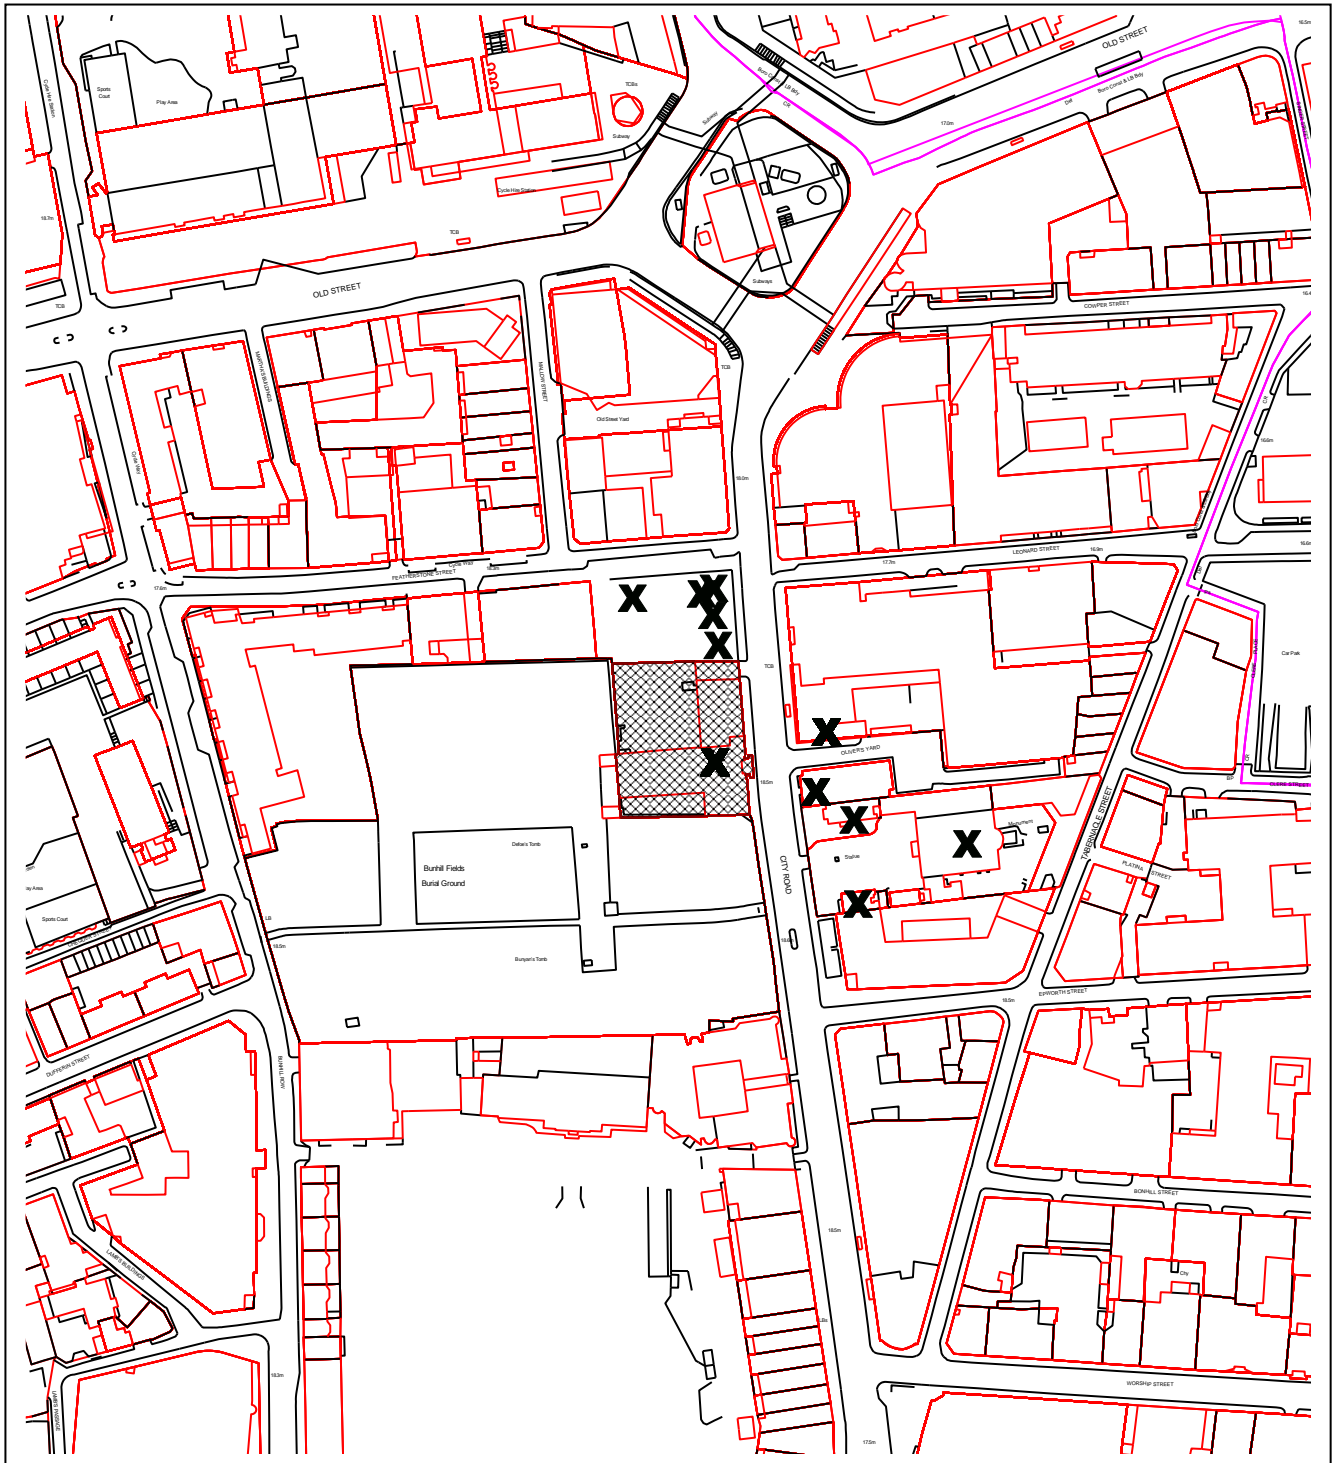

# Islington SE GIS Print Template

This material has been reproduced from Ordnance Survey digital map data with the permission of the controller of Her Majesty's Stationery Office, © Crown Copyright.  
P2021/1605/FUL