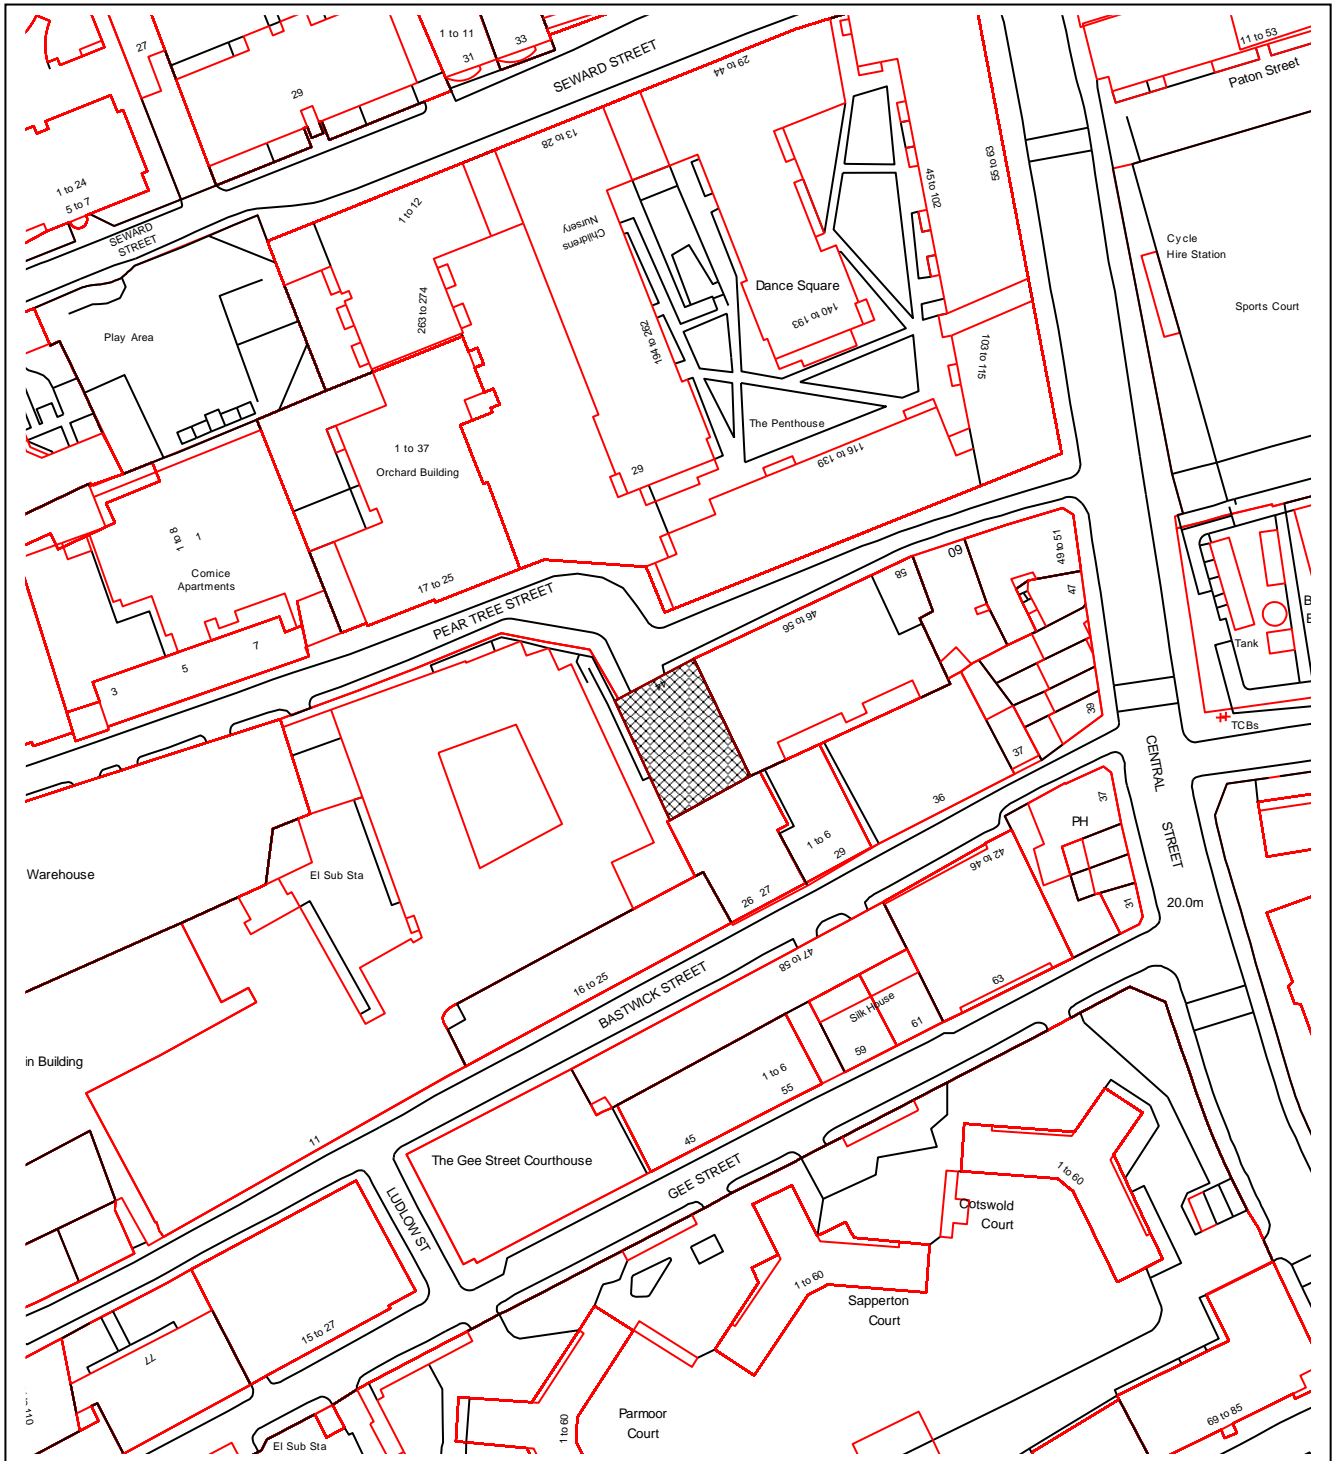

Islington SE GIS Print Template

This material has been reproduced from Ordnance Survey digital map data with the permission of the controller of Her Majesty's Stationery Office, © Crown Copyright.
P2020/3206/FUL