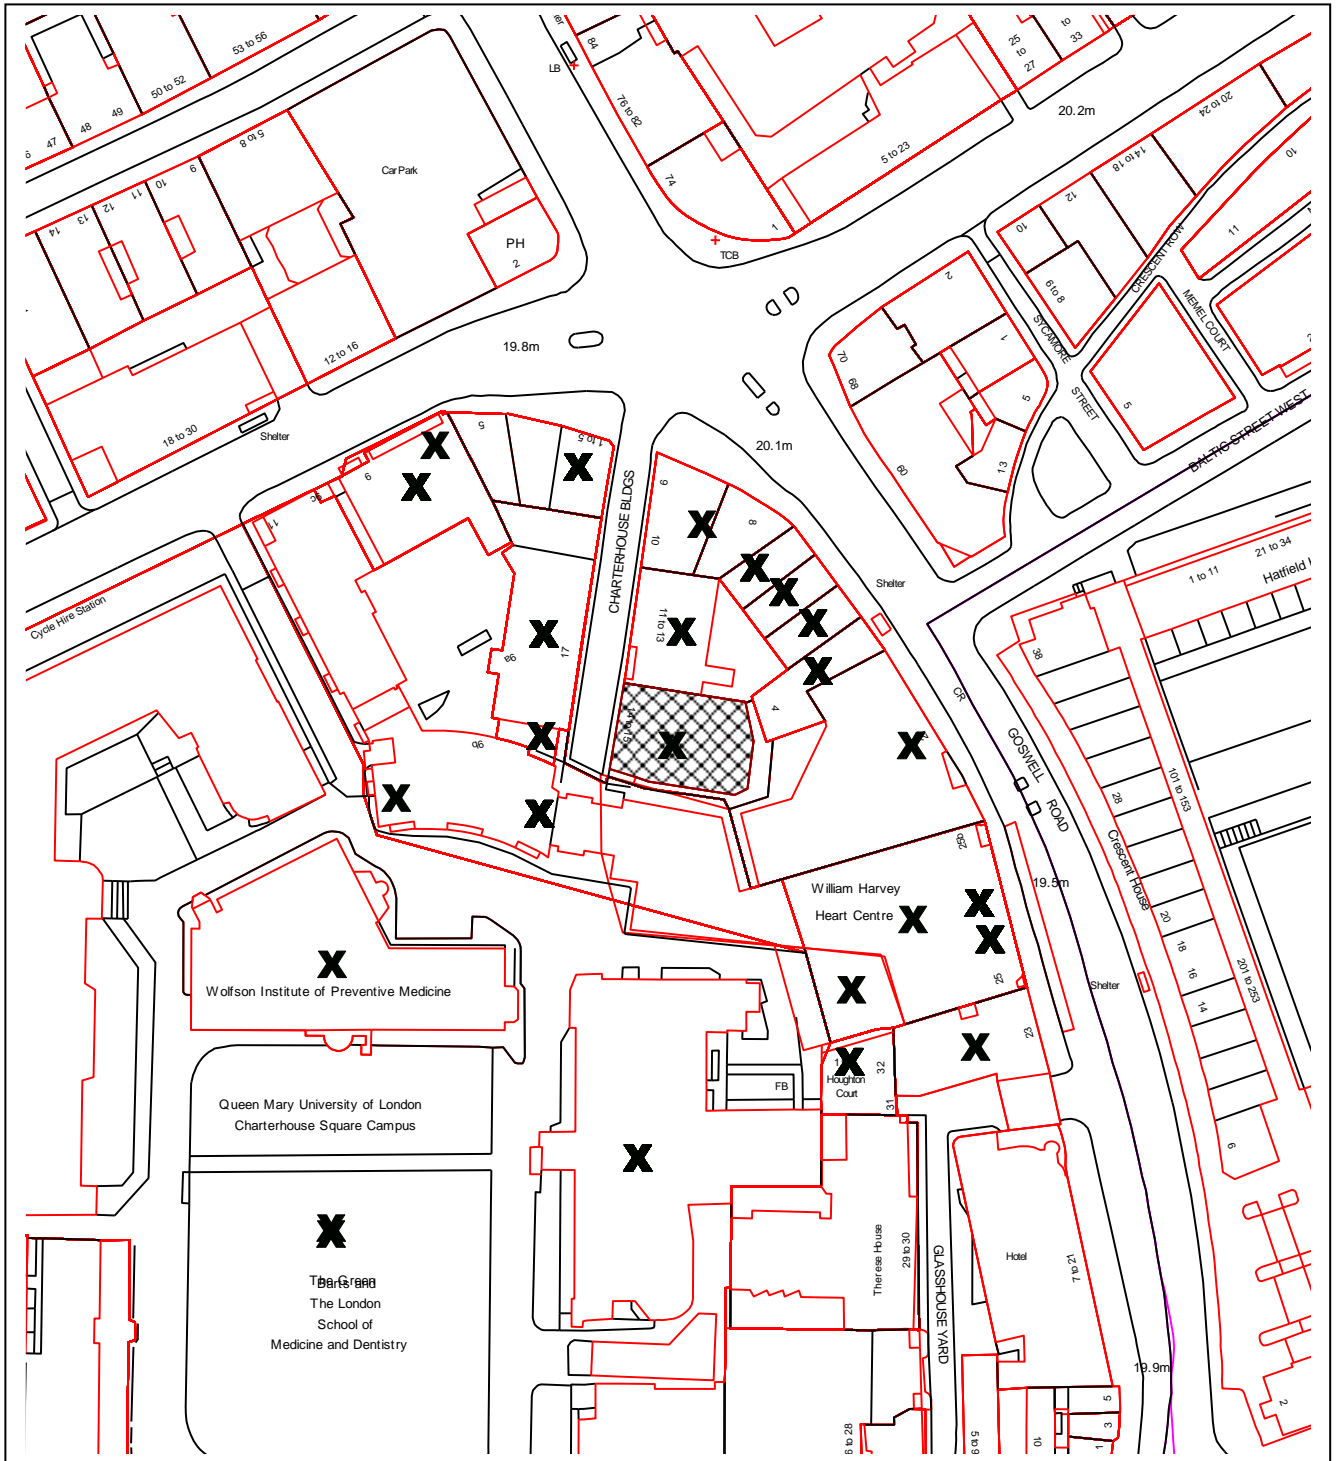

Islington SE GIS Print Template

This material has been reproduced from Ordnance Survey digital map data with the permission of the controller of Her Majesty's Stationery Office, © Crown Copyright.
P2021/1386/FUL