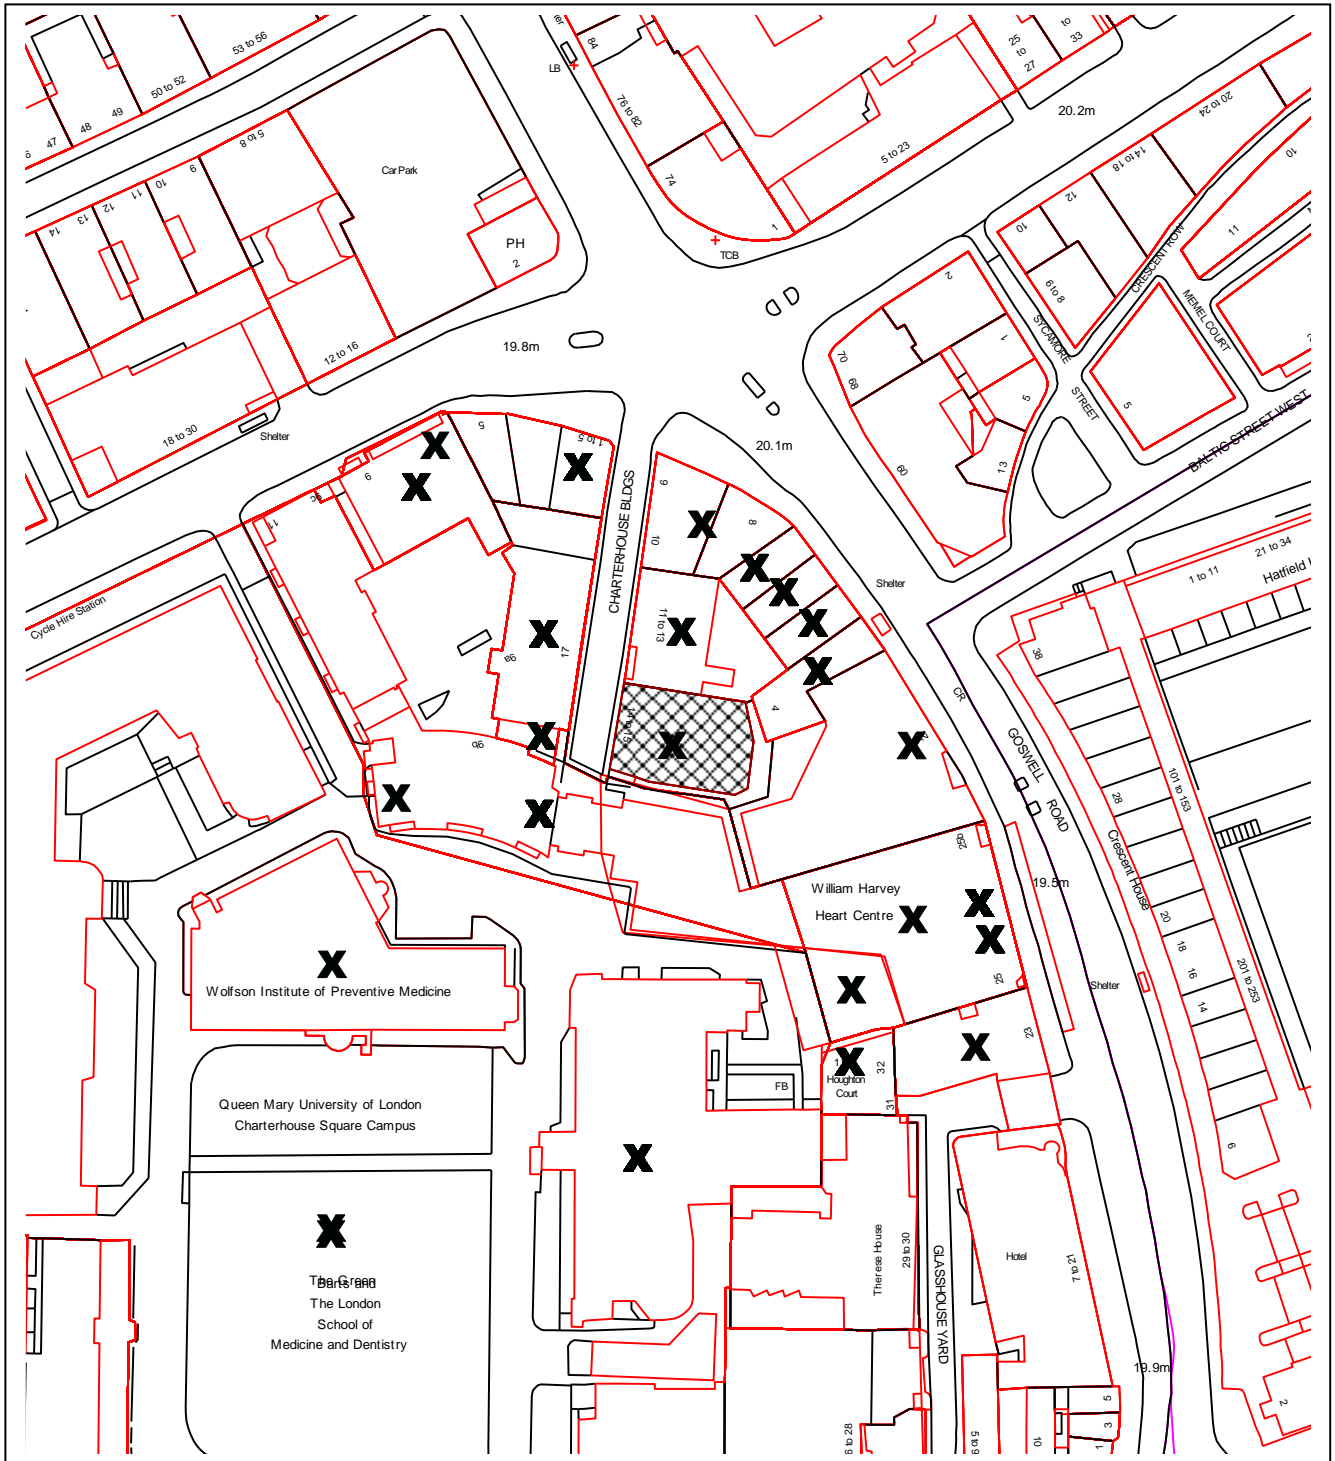

# Islington SE GIS Print Template

This material has been reproduced from Ordnance Survey digital map data with the permission of the controller of Her Majesty's Stationery Office, © Crown Copyright.  
P2021/1386/FUL