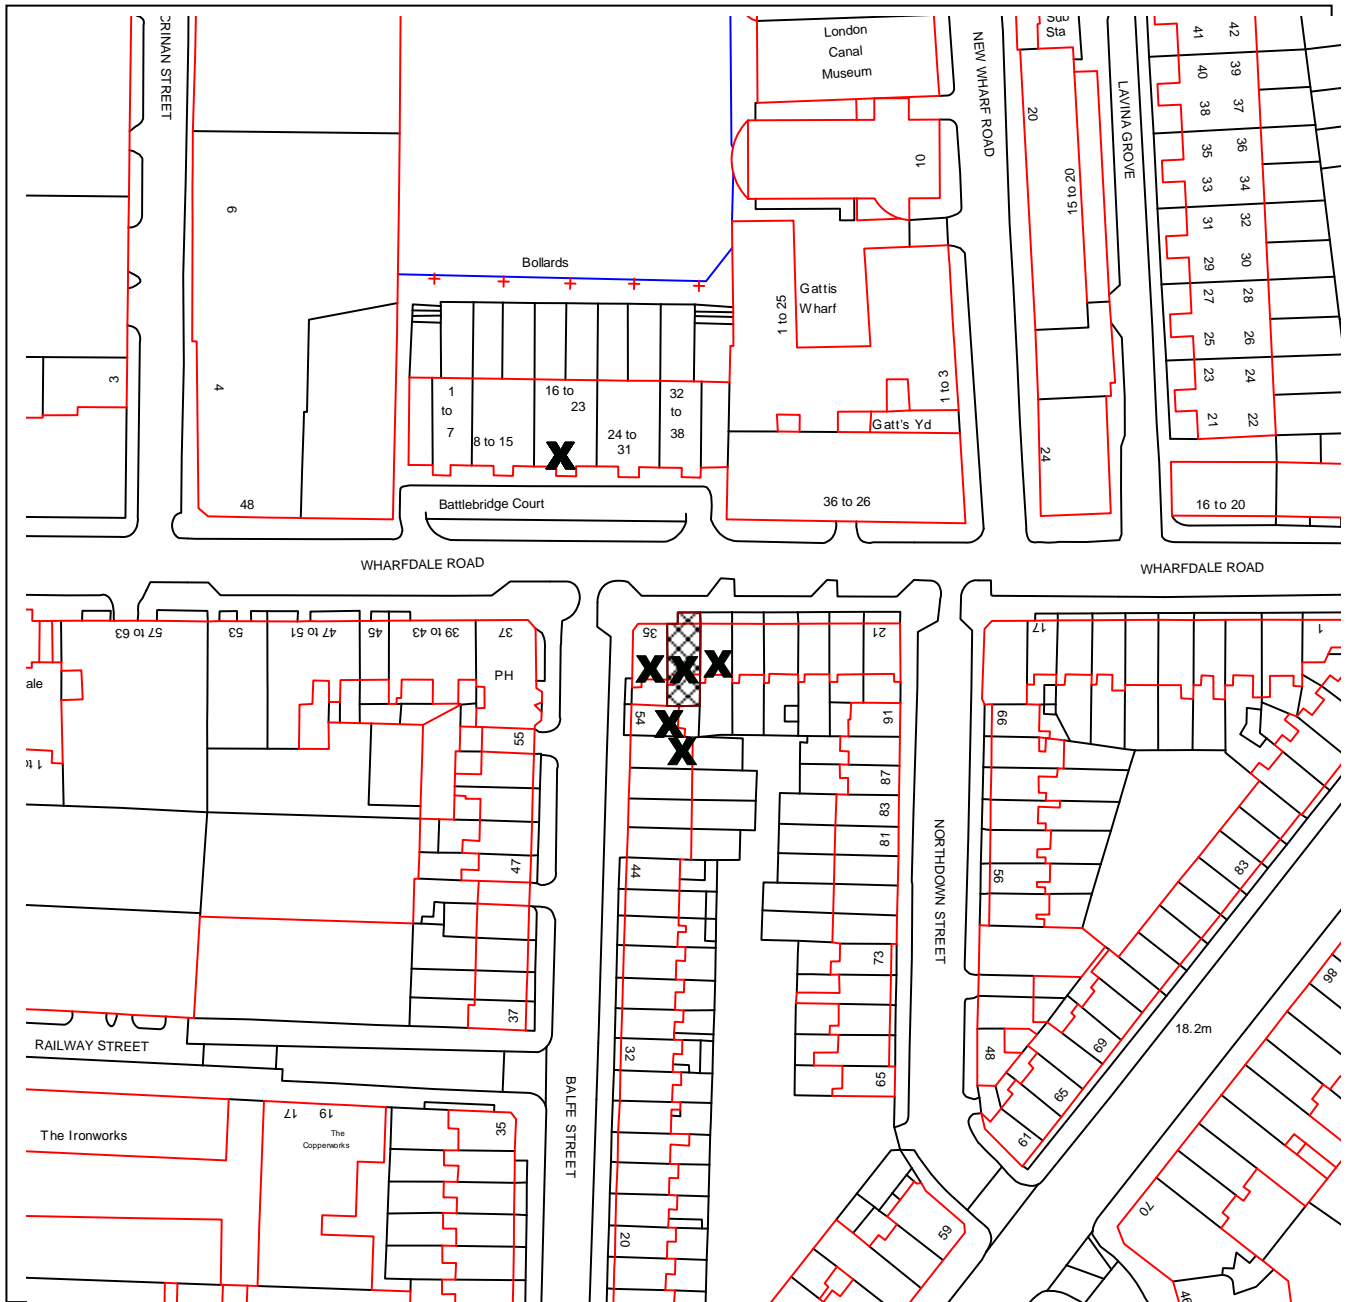

ISLINGTON

DEVELOPMENT MANAGEMENT

PLANNING APPLICATION REF NO: P2014/0676/FUL

LOCATION: 33 WHARFDALE ROAD, LONDON N1 9SD

SCALE: 1:1100

This map is reproduced from Ordnance Survey material with the permission of Ordnance Survey on behalf of the Controller of Her Majesty's Stationery Office © Crown copyright. Unauthorised reproduction infringes Crown copyright and may lead to prosecution or civil proceedings.
Islington Council, LA086452