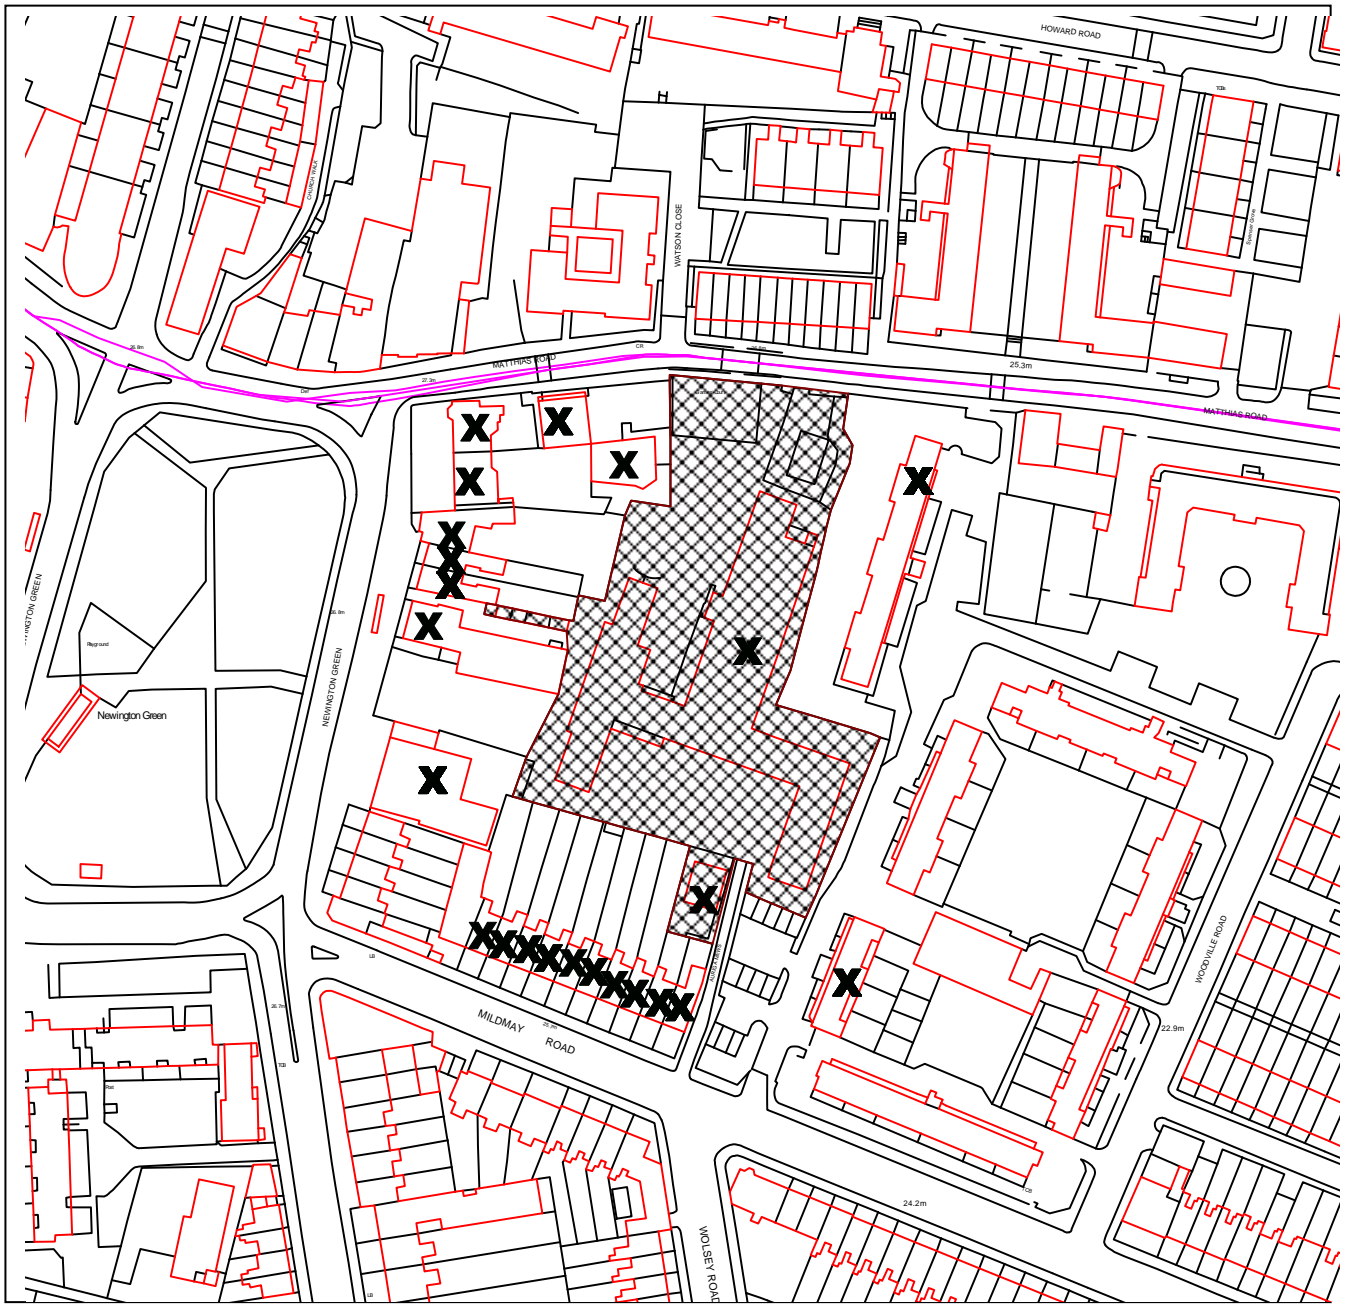

# ISLINGTON

## DEVELOPMENT MANAGEMENT

PLANNING APPLICATION REF NO: P2014/2448/FUL

LOCATION: NEWINGTON GREEN PRIMARY SCHOOL, 105  
MATTHIAS ROAD, LONDON N16 8NP

SCALE: 1:1800

This map is reproduced from Ordnance Survey material with the permission of Ordnance Survey on behalf of the Controller of Her Majesty's Stationery Office © Crown copyright. Unauthorised reproduction infringes Crown copyright and may lead to prosecution or civil proceedings.  
Islington Council, LA086452