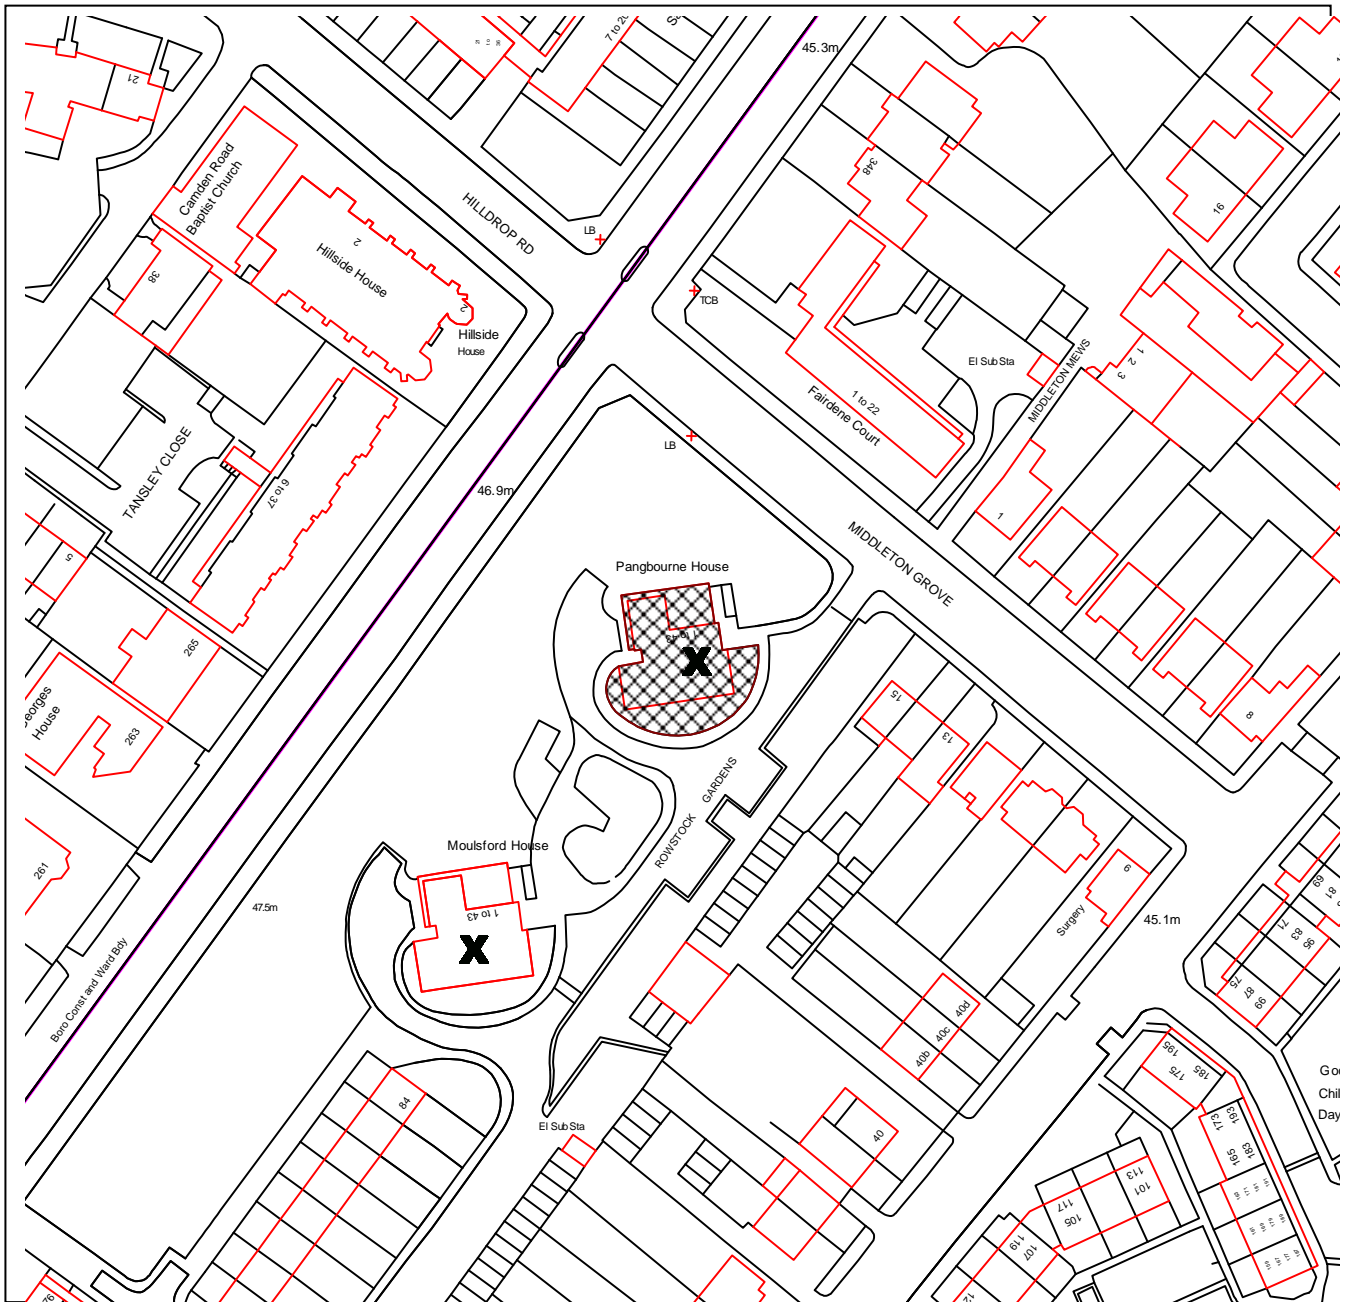

# ISLINGTON

## DEVELOPMENT MANAGEMENT

PLANNING APPLICATION REF NO: P2014/3795/FUL

LOCATION: PANGBOURNE HOUSE, ROWSTOCK GARDENS,  
LONDON N7 0BD

SCALE: 1:1250

This map is reproduced from Ordnance Survey material with the permission of Ordnance Survey on behalf of the Controller of Her Majesty's Stationery Office © Crown copyright. Unauthorised reproduction infringes Crown copyright and may lead to prosecution or civil proceedings.  
Islington Council, LA086452